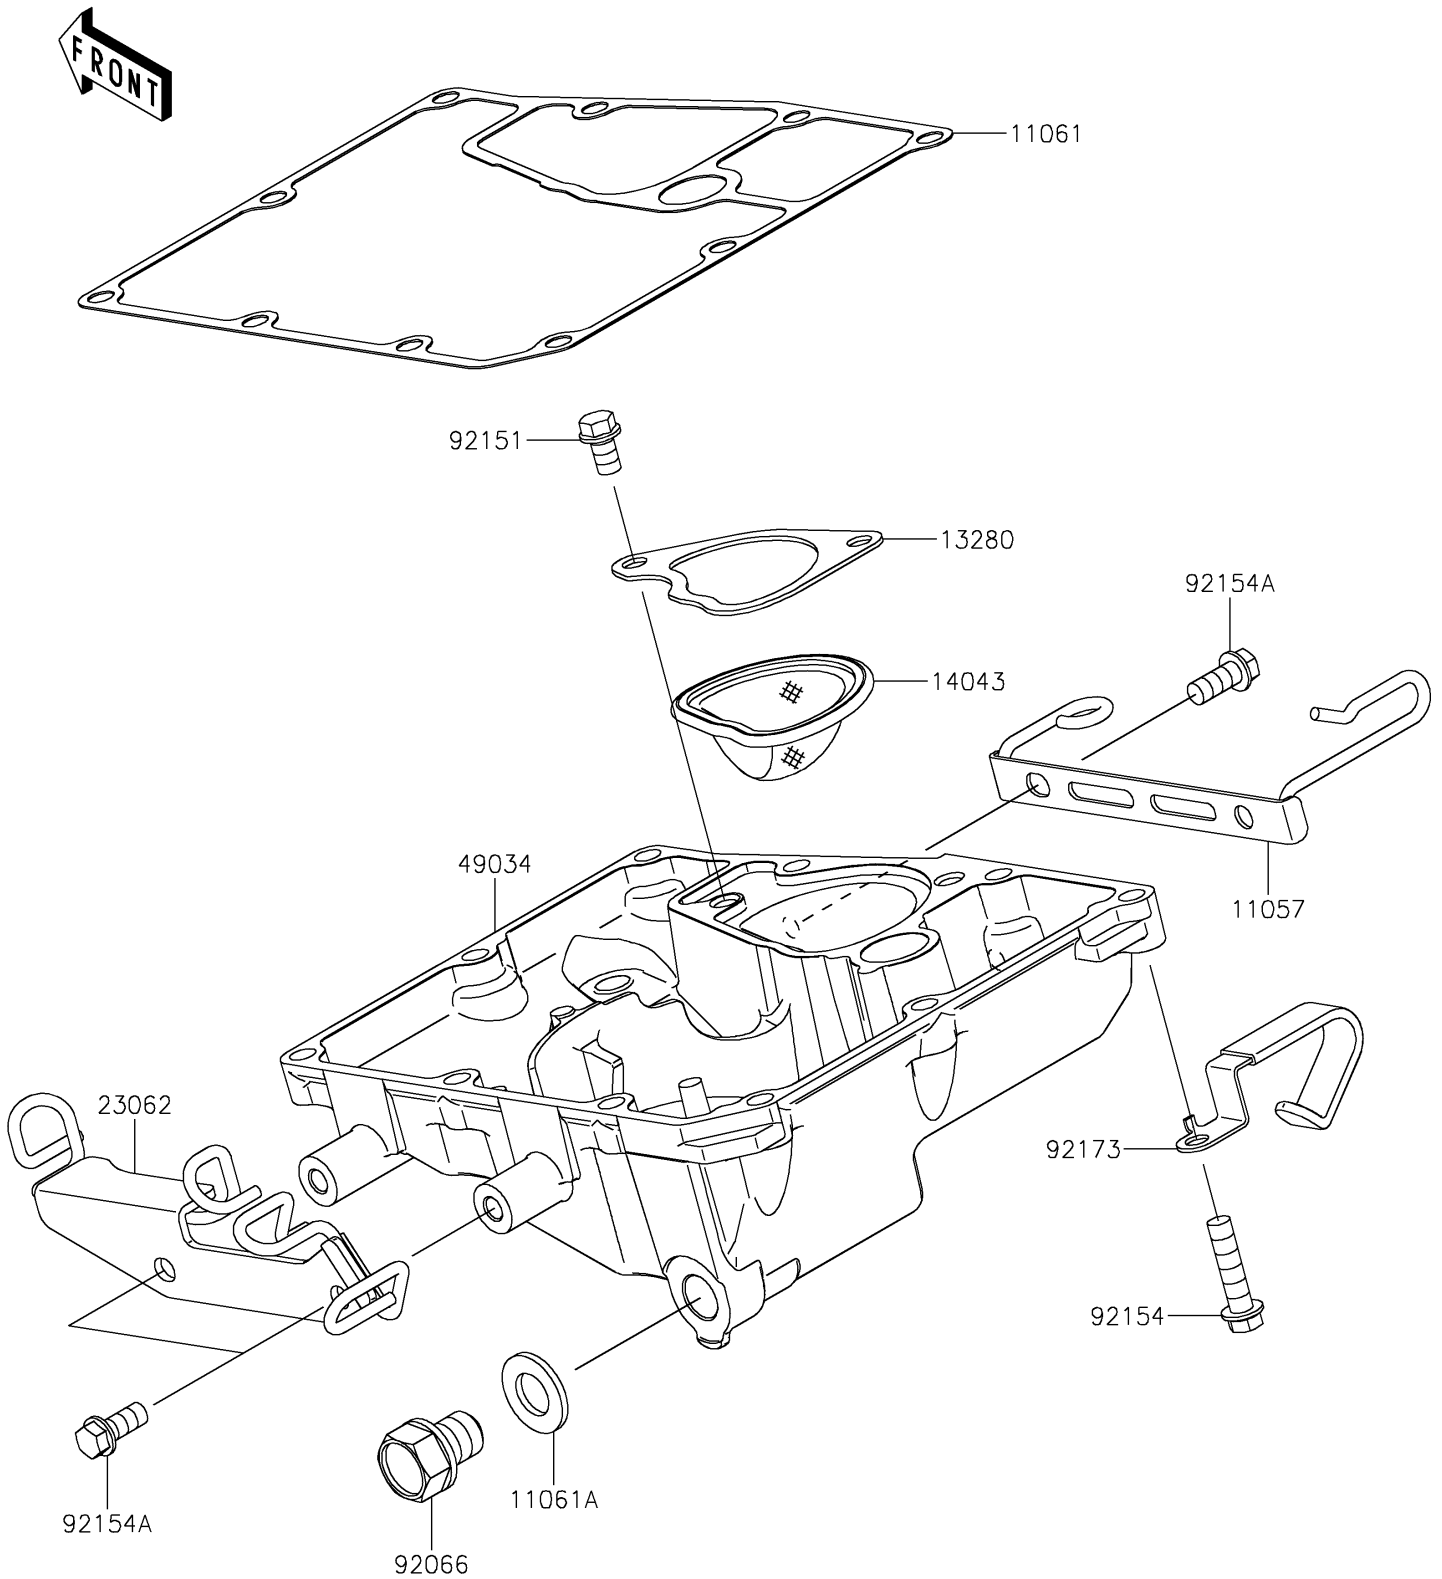

2026 Z650RS ABS

PARTS DIAGRAM

Oil Pan

E1434

2026 Z650RS ABS

PARTS LIST

Oil Pan

ITEM NAME

PART NUMBER

QUANTITY
