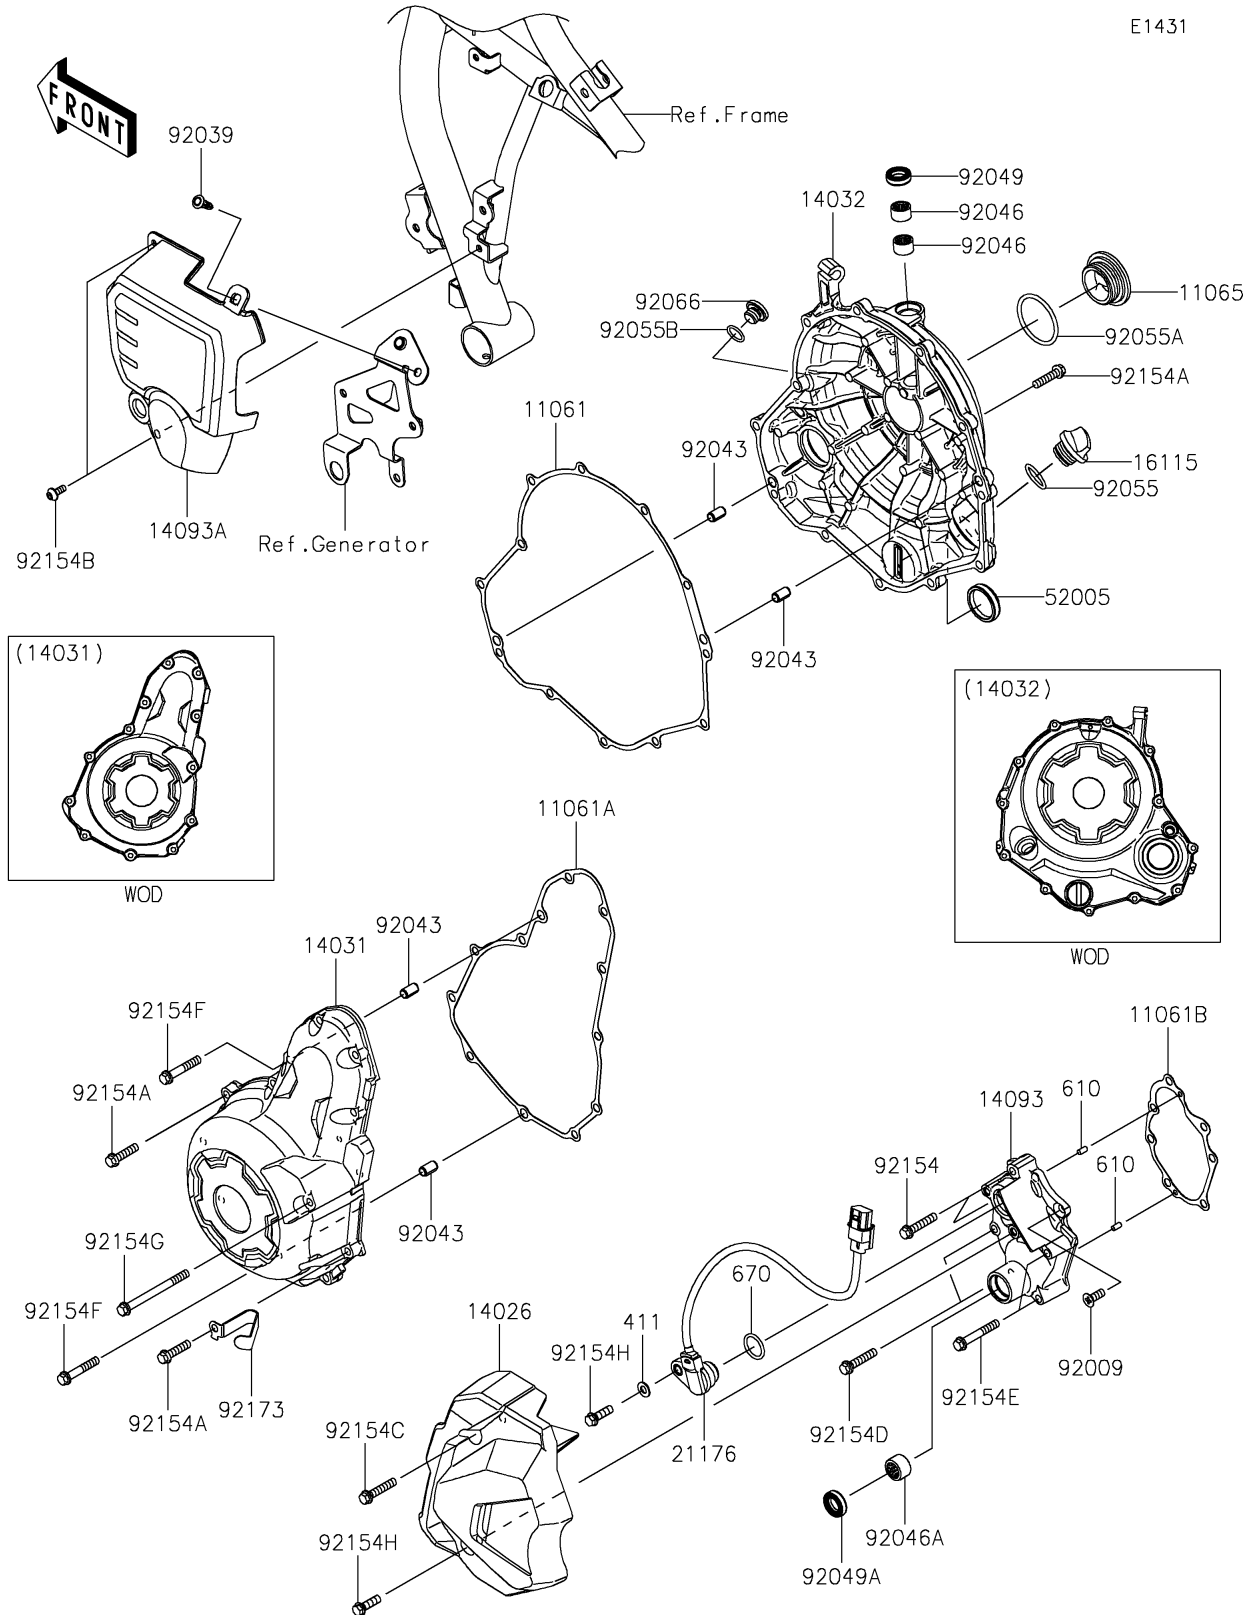

2026 Z650RS ABS

PARTS DIAGRAM

Engine Cover(s)

E1431

2026 Z650RS ABS

PARTS LIST

Engine Cover(s)

ITEM NAME

PART NUMBER

QUANTITY
