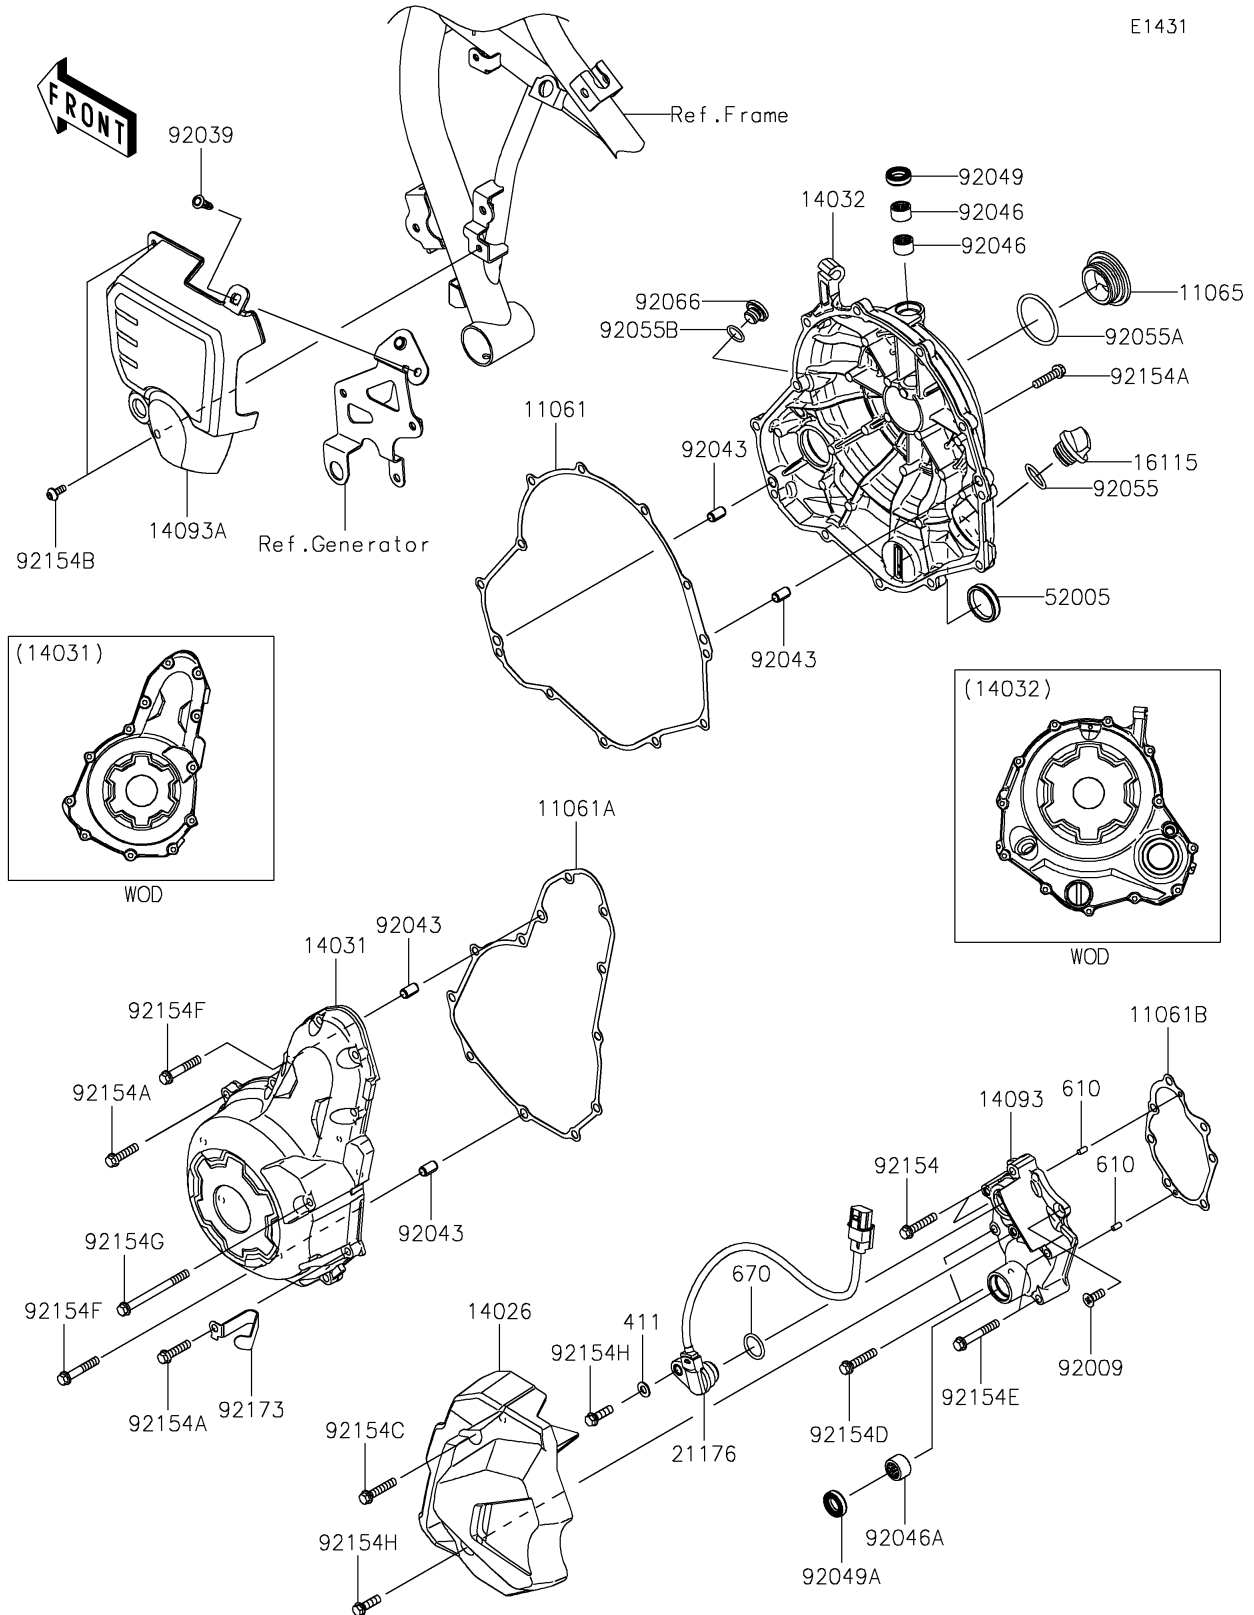

2025 Z650RS

PARTS DIAGRAM

Engine Cover(s)

E1431

2025 Z650RS

PARTS LIST

Engine Cover(s)

ITEM NAME

PART NUMBER

QUANTITY
