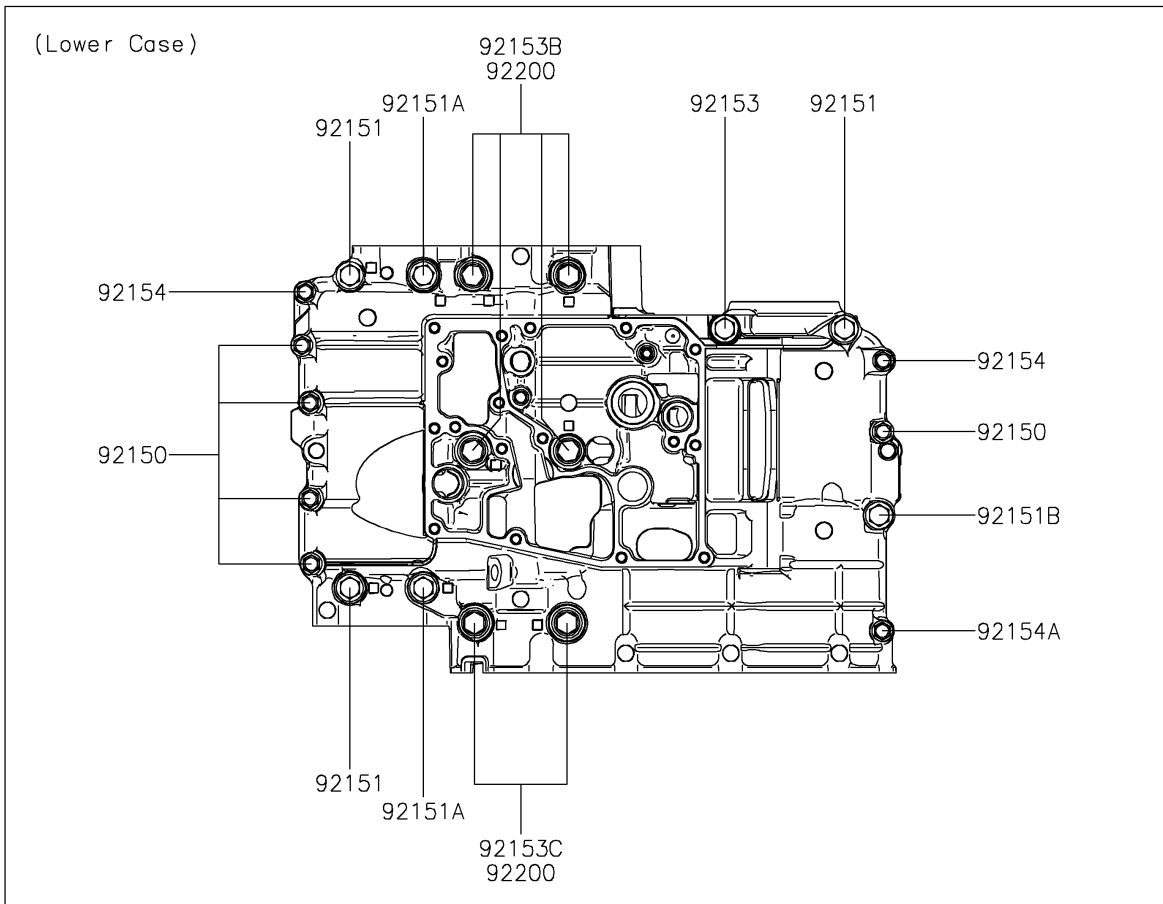

2026 Z650RS ABS

PARTS DIAGRAM

Crankcase Bolt Pattern

E1412

2026 Z650RS ABS

PARTS LIST

Crankcase Bolt Pattern

ITEM NAME

PART NUMBER

QUANTITY
