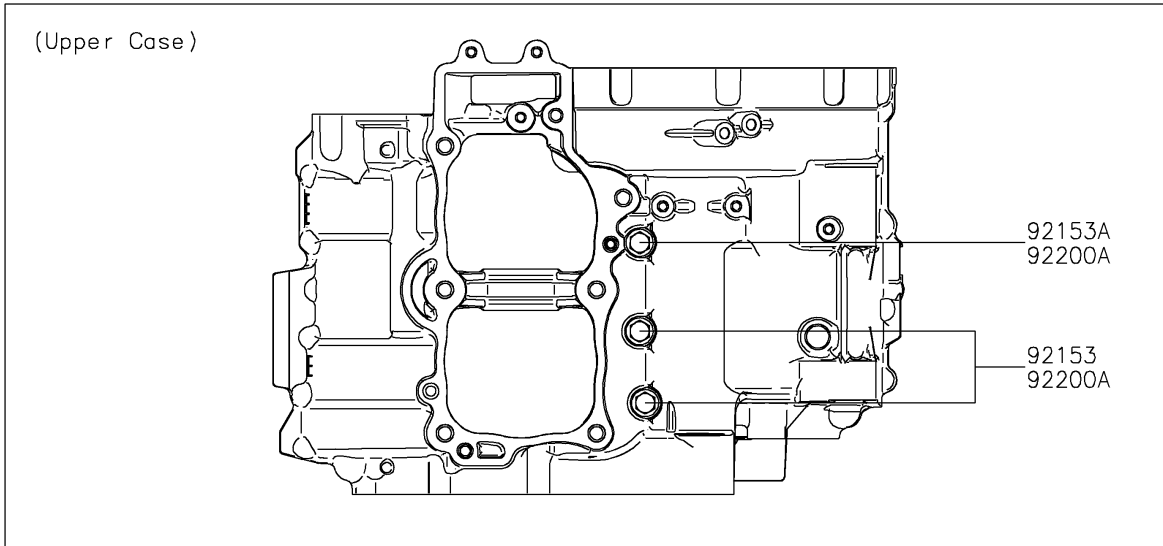

2026 Z650RS ABS

PARTS DIAGRAM

Crankcase Bolt Pattern

E1412

2026 Z650RS ABS

PARTS LIST

Crankcase Bolt Pattern

ITEM NAME

PART NUMBER

QUANTITY
