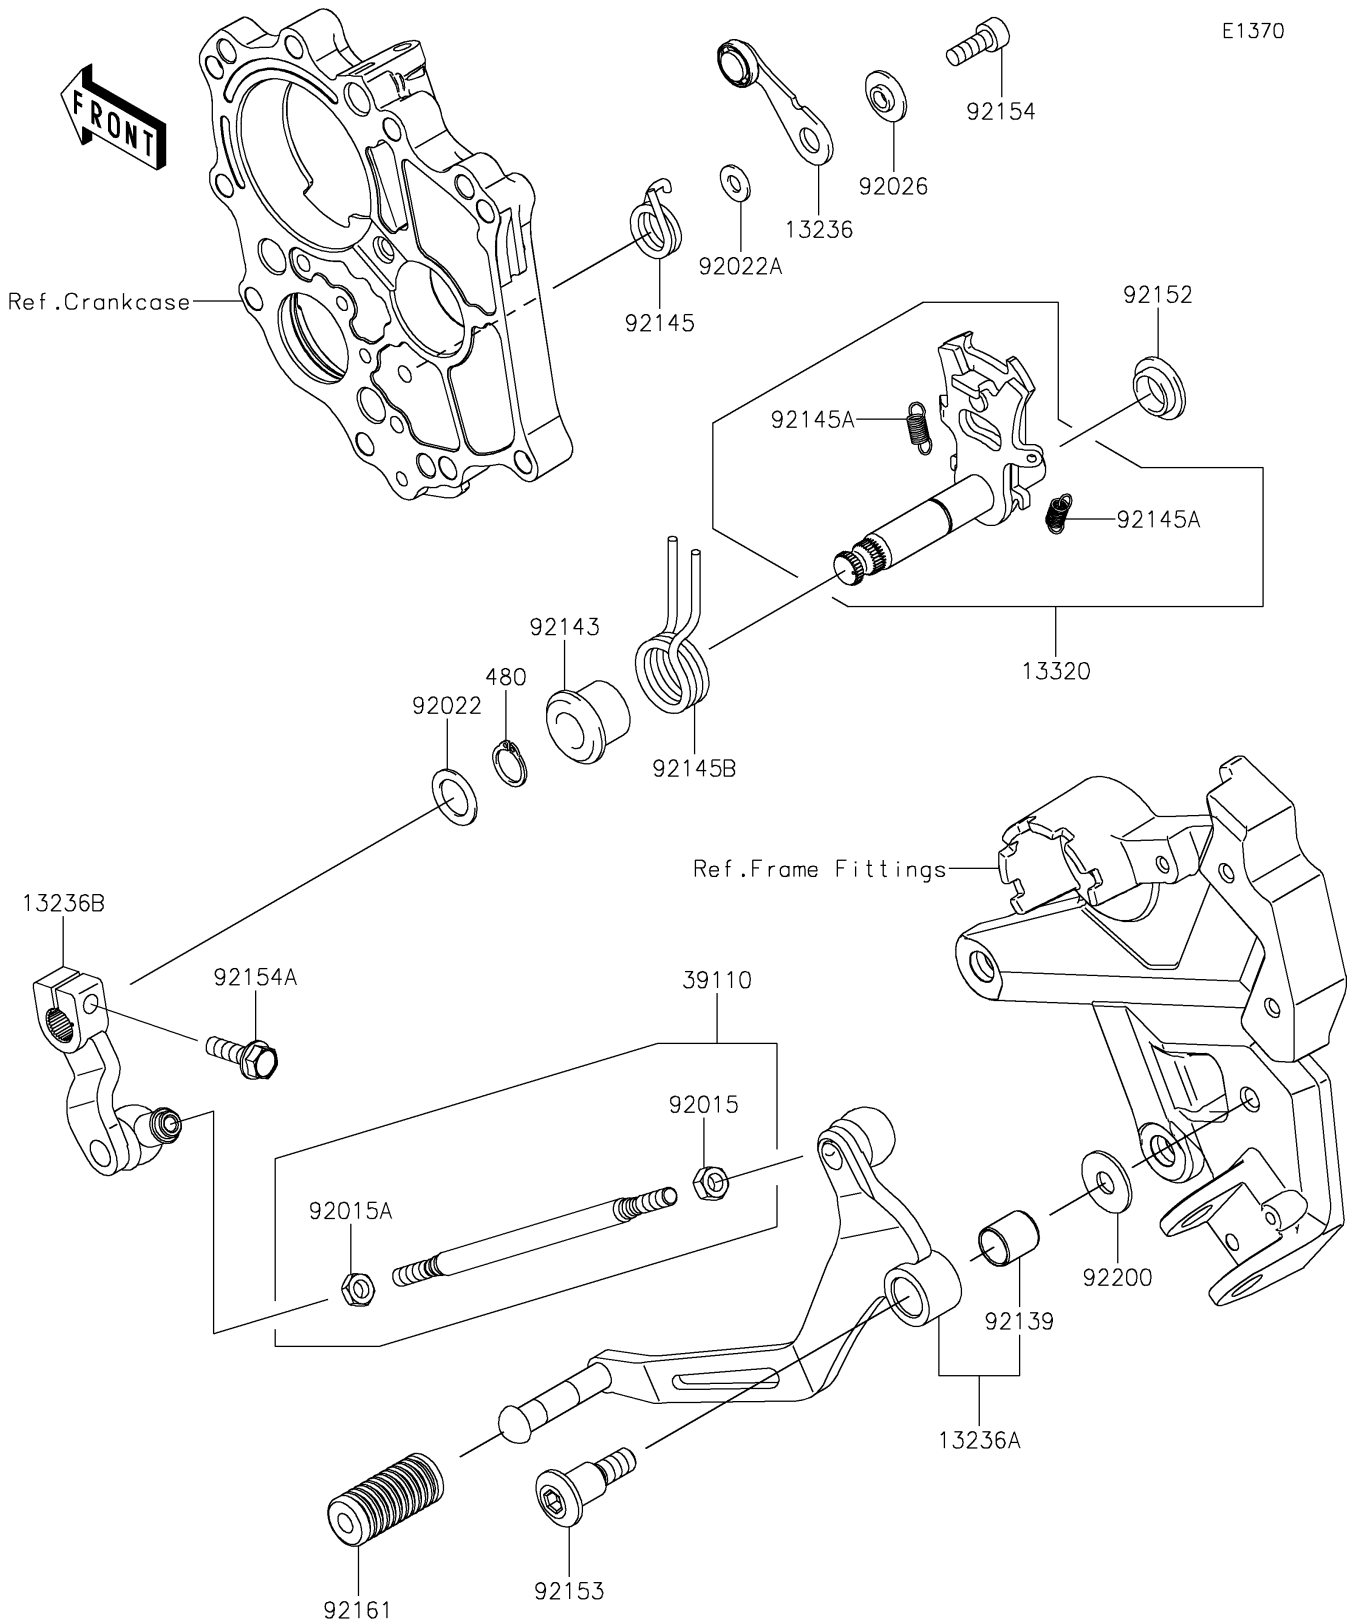

2026 Z650RS ABS

PARTS DIAGRAM

Gear Change Mechanism

2026 Z650RS ABS

PARTS LIST

Gear Change Mechanism

ITEM NAME

PART NUMBER

QUANTITY
