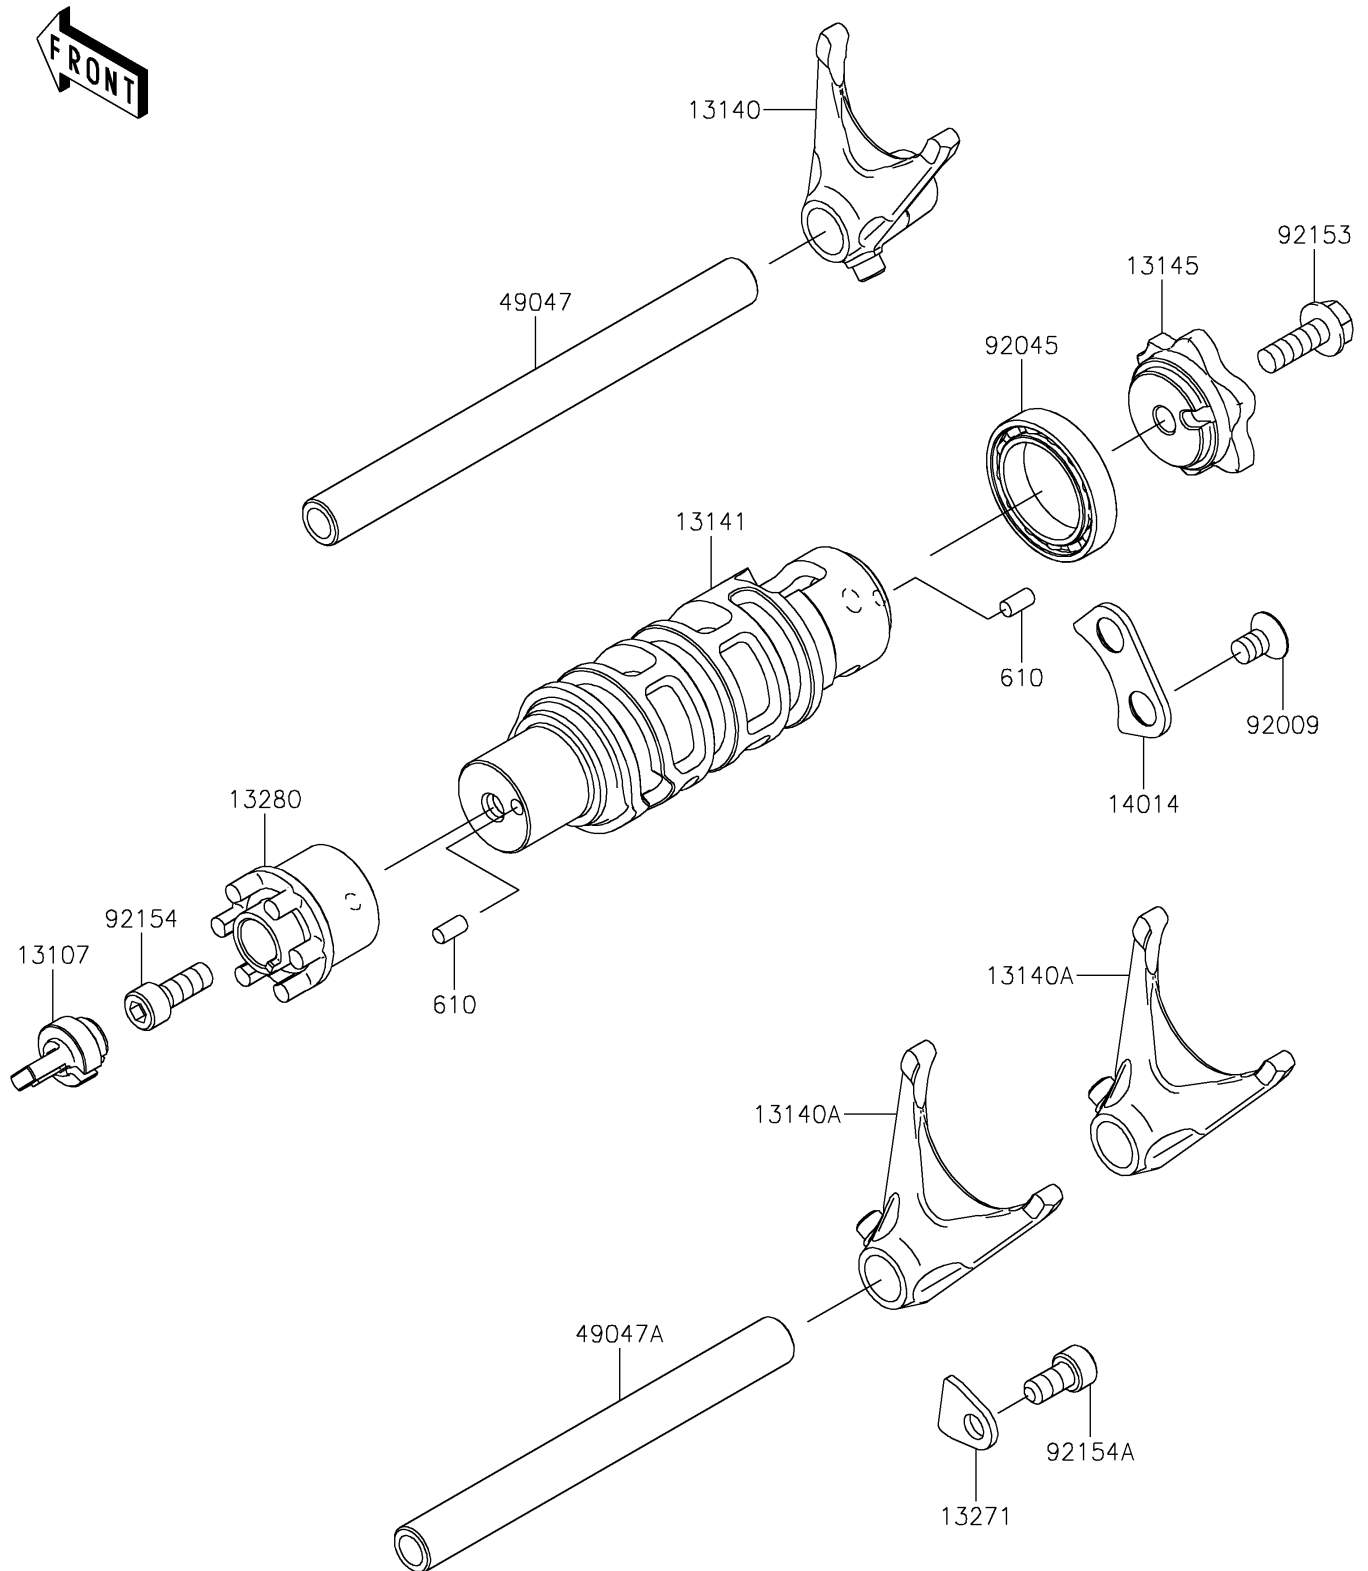

2026 Z650RS ABS

PARTS DIAGRAM

Gear Change Drum/Shift Fork(s)

E1362

2026 Z650RS ABS

PARTS LIST

Gear Change Drum/Shift Fork(s)

ITEM NAME

PART NUMBER

QUANTITY
