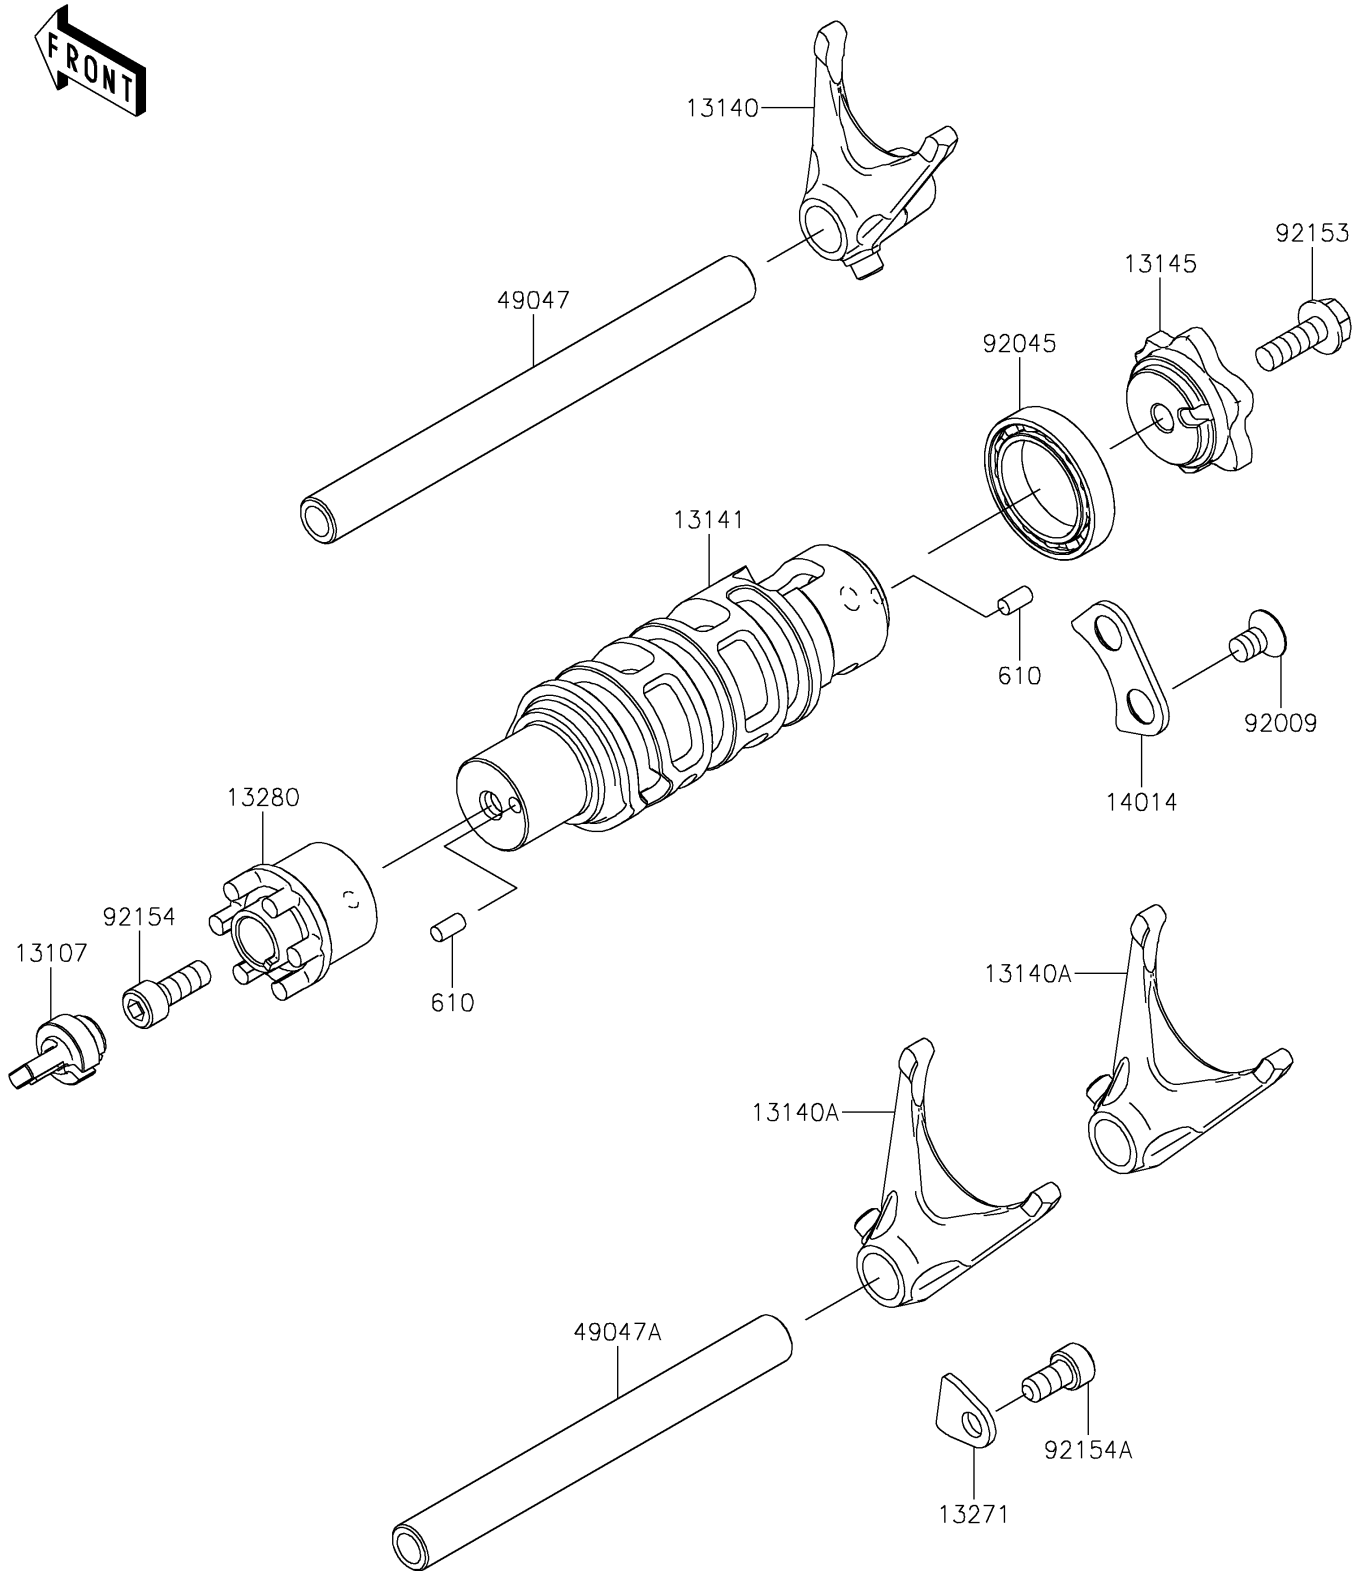

2025 Z650RS

PARTS DIAGRAM

Gear Change Drum/Shift Fork(s)

E1362

2025 Z650RS

PARTS LIST

Gear Change Drum/Shift Fork(s)

ITEM NAME

PART NUMBER

QUANTITY
