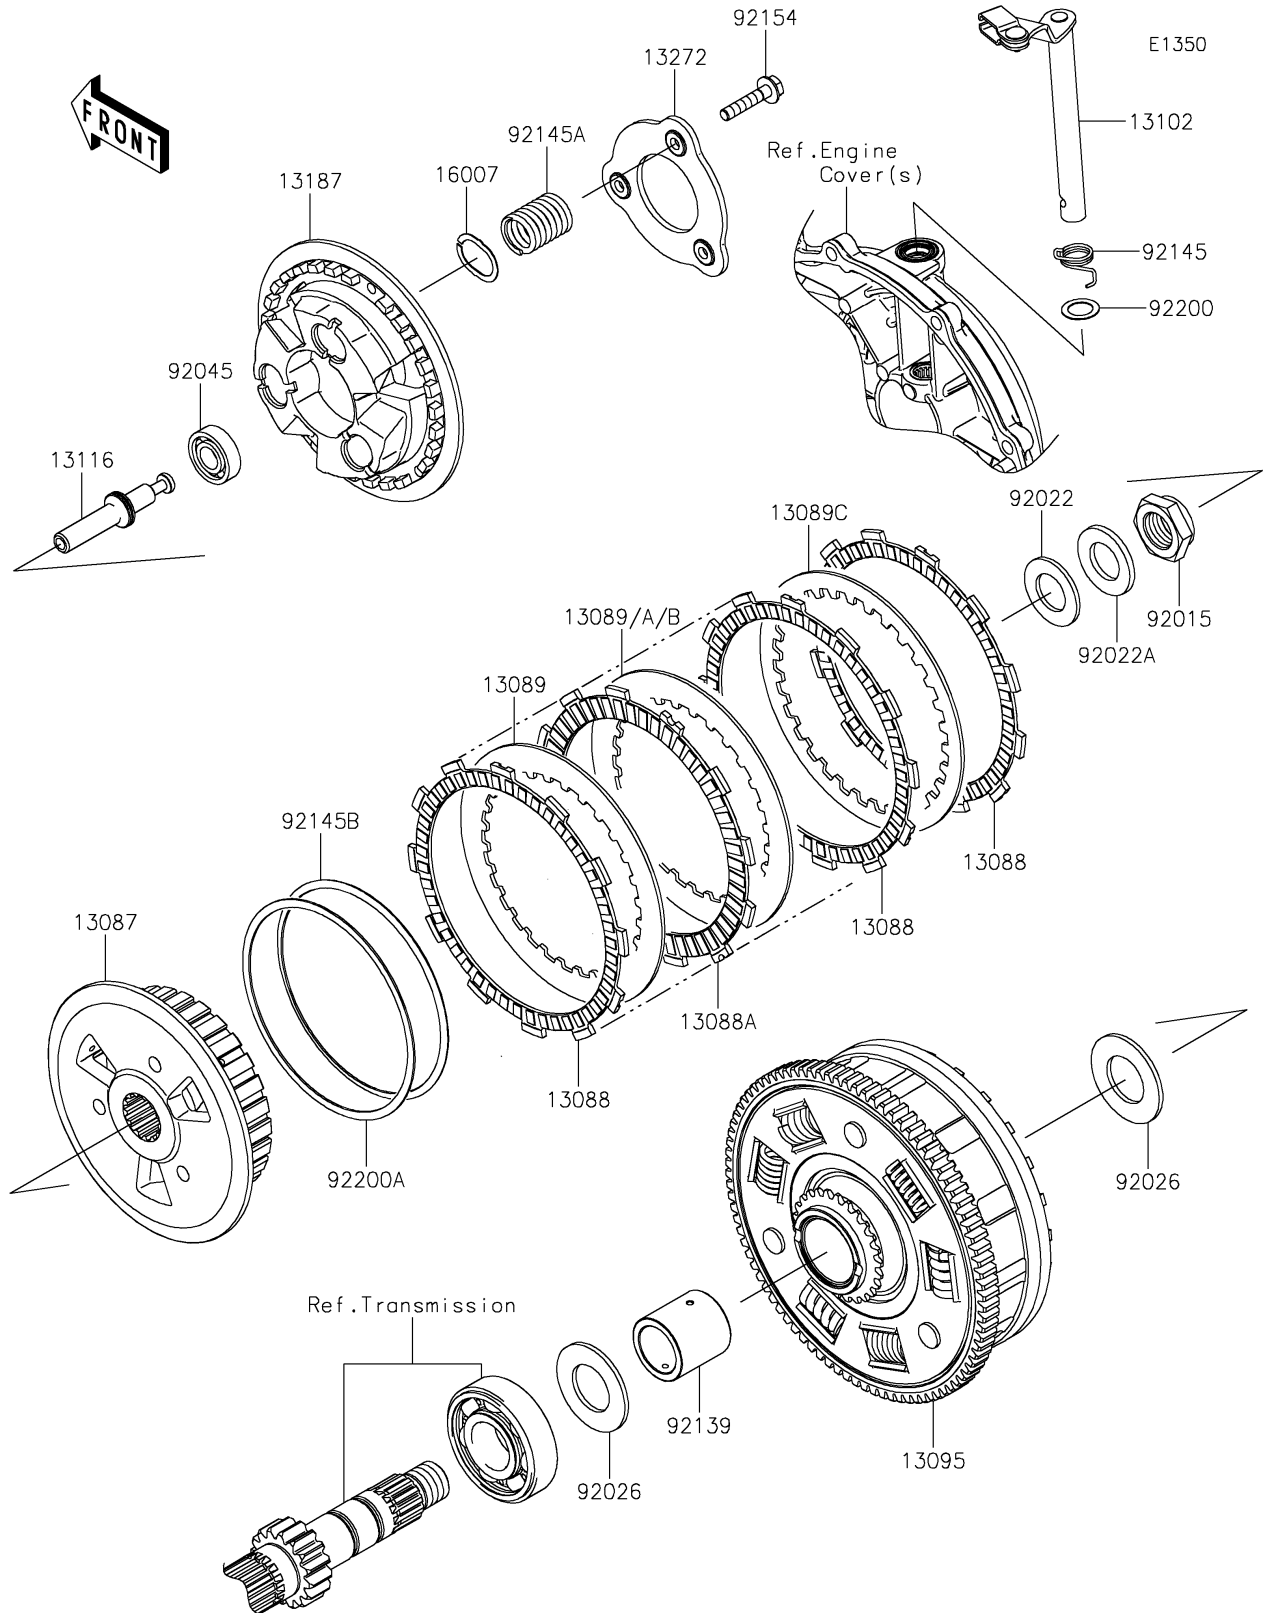

2025 Z650RS

PARTS DIAGRAM

Clutch

2025 Z650RS

PARTS LIST

Clutch

Kawasaki

Let the Good Times Roll®

ITEM NAME

PART NUMBER

QUANTITY
