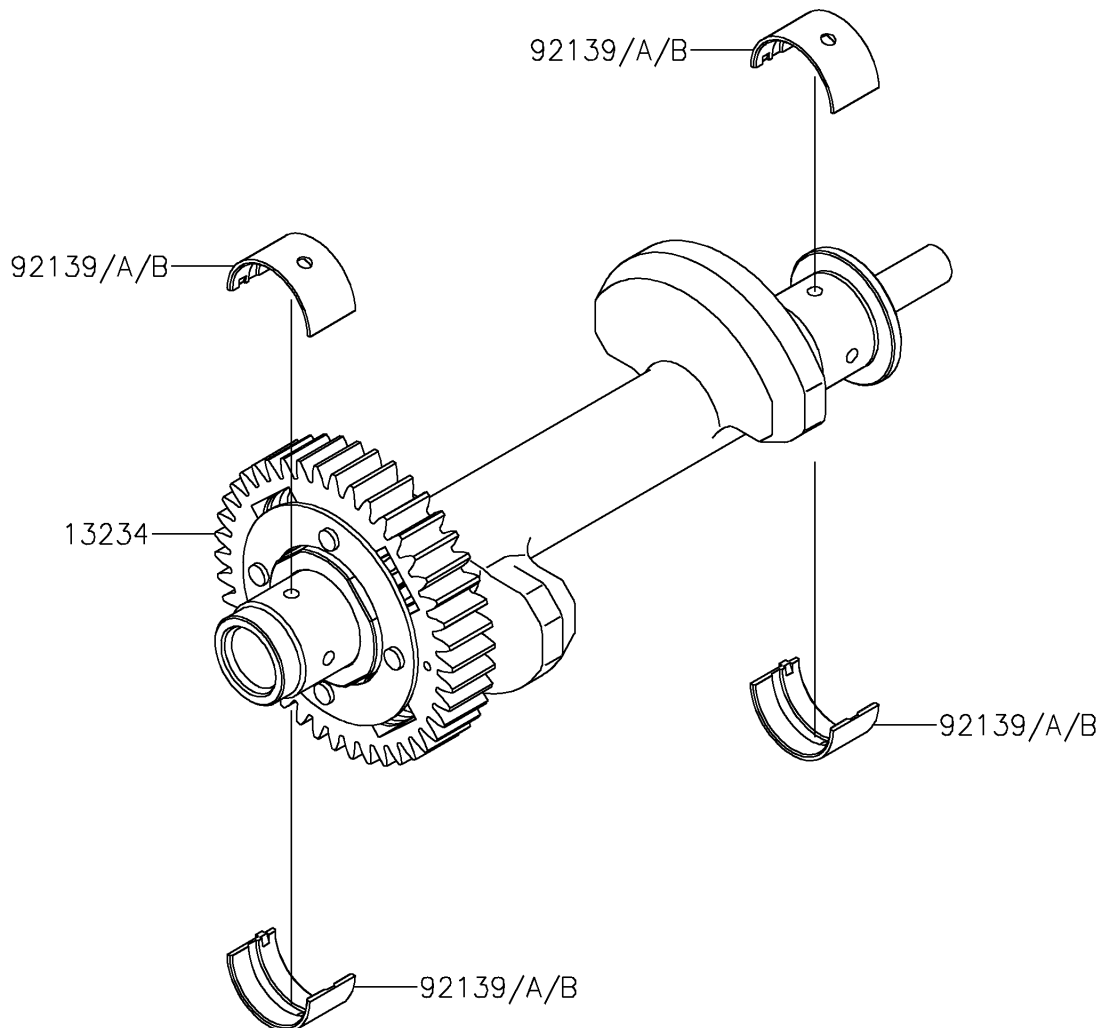

2026 Z650RS ABS

PARTS DIAGRAM

Balancer

E1323

2026 Z650RS ABS

PARTS LIST

Balancer

ITEM NAME

PART NUMBER

QUANTITY
