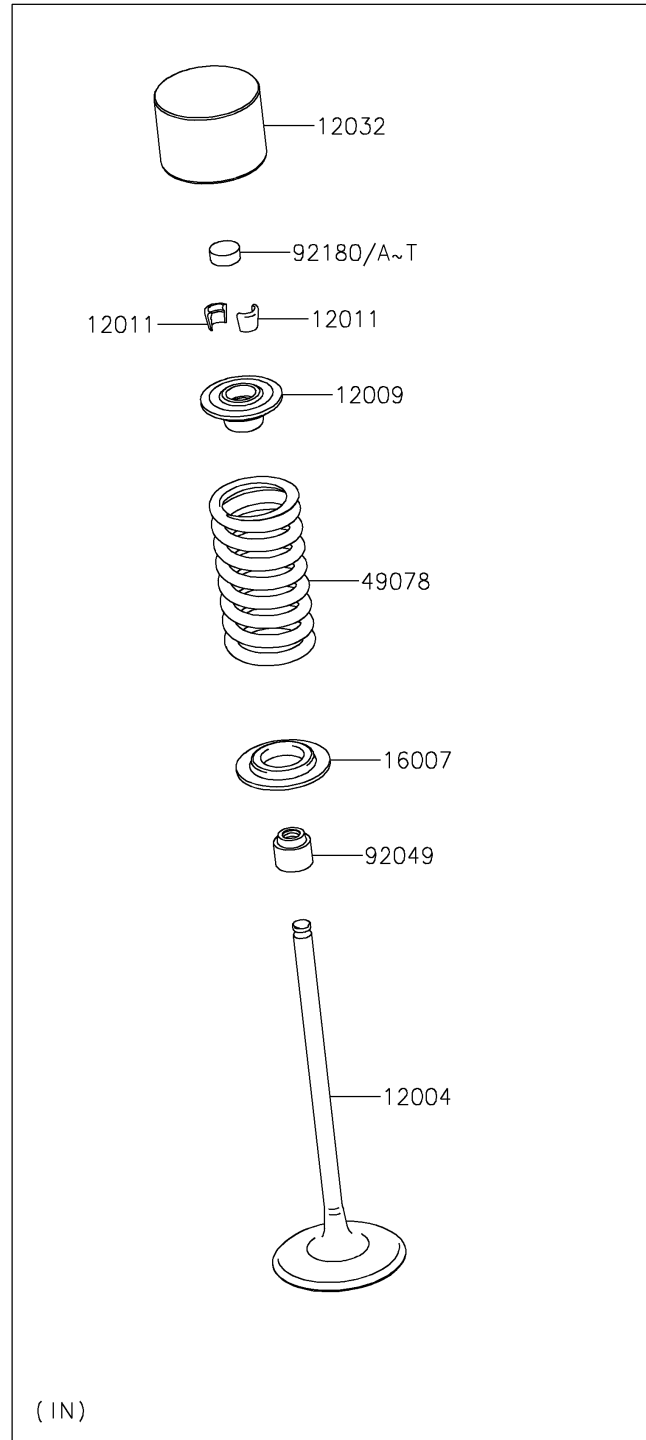

2026 Z650RS ABS

PARTS DIAGRAM

Valve(s)

E1210

2026 Z650RS ABS

PARTS LIST

Valve(s)

ITEM NAME

PART NUMBER

QUANTITY
