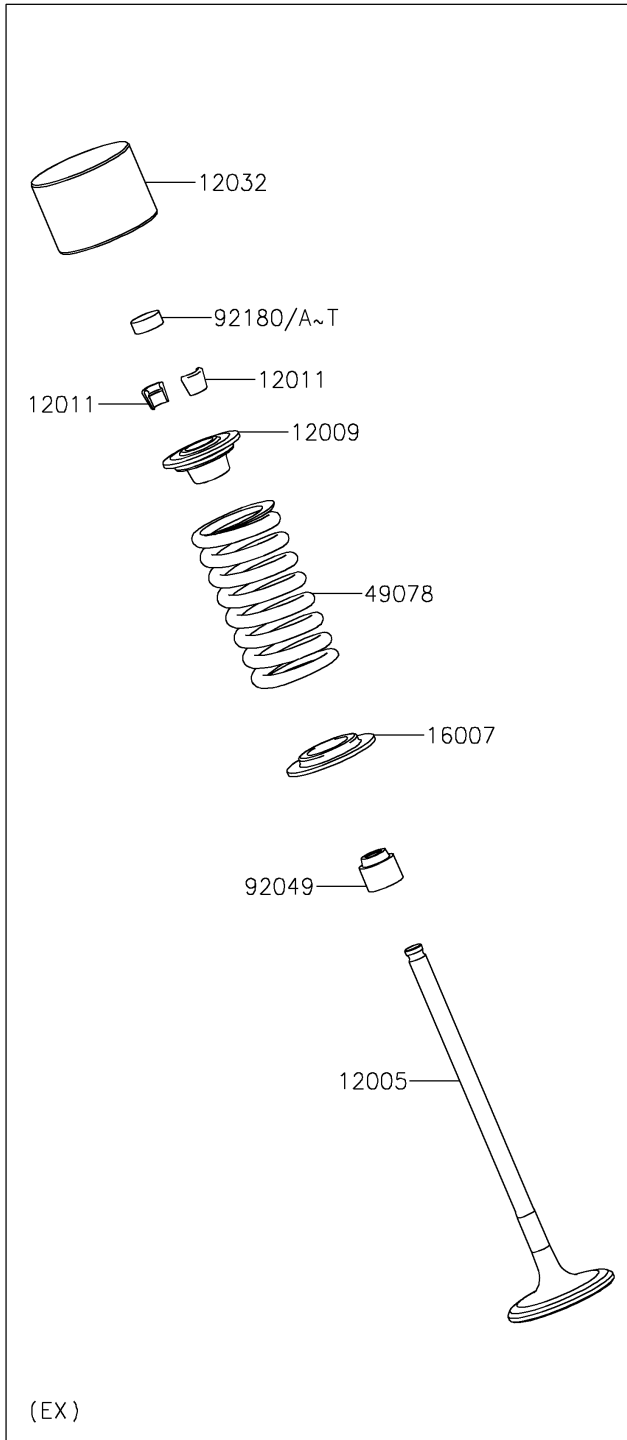

2026 Z650RS ABS

PARTS DIAGRAM

Valve(s)

E1210

2026 Z650RS ABS

PARTS LIST

Valve(s)

ITEM NAME

PART NUMBER

QUANTITY
