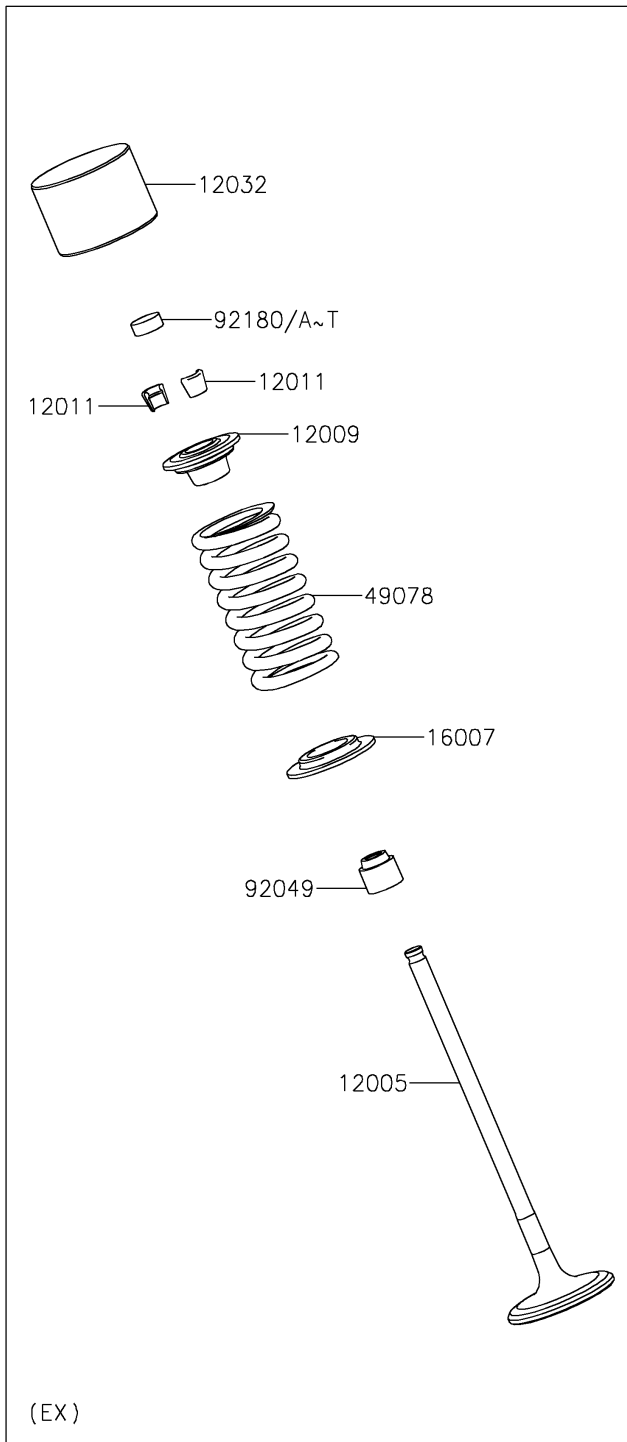

2025 Z650RS

PARTS DIAGRAM

Valve(s)

E1210

2025 Z650RS

PARTS LIST

Valve(s)

ITEM NAME

PART NUMBER

QUANTITY
