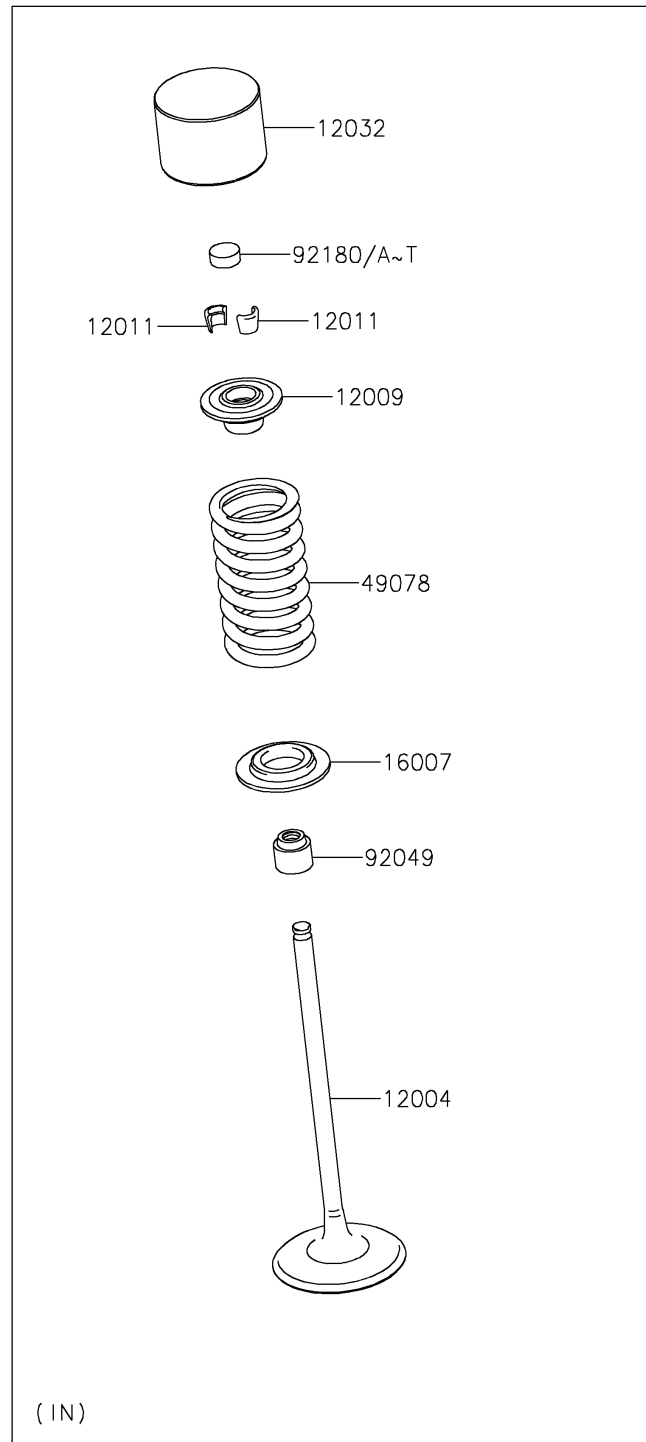

2025 Z650RS

PARTS DIAGRAM

Valve(s)

E1210

2025 Z650RS

PARTS LIST

Valve(s)

ITEM NAME

PART NUMBER

QUANTITY
