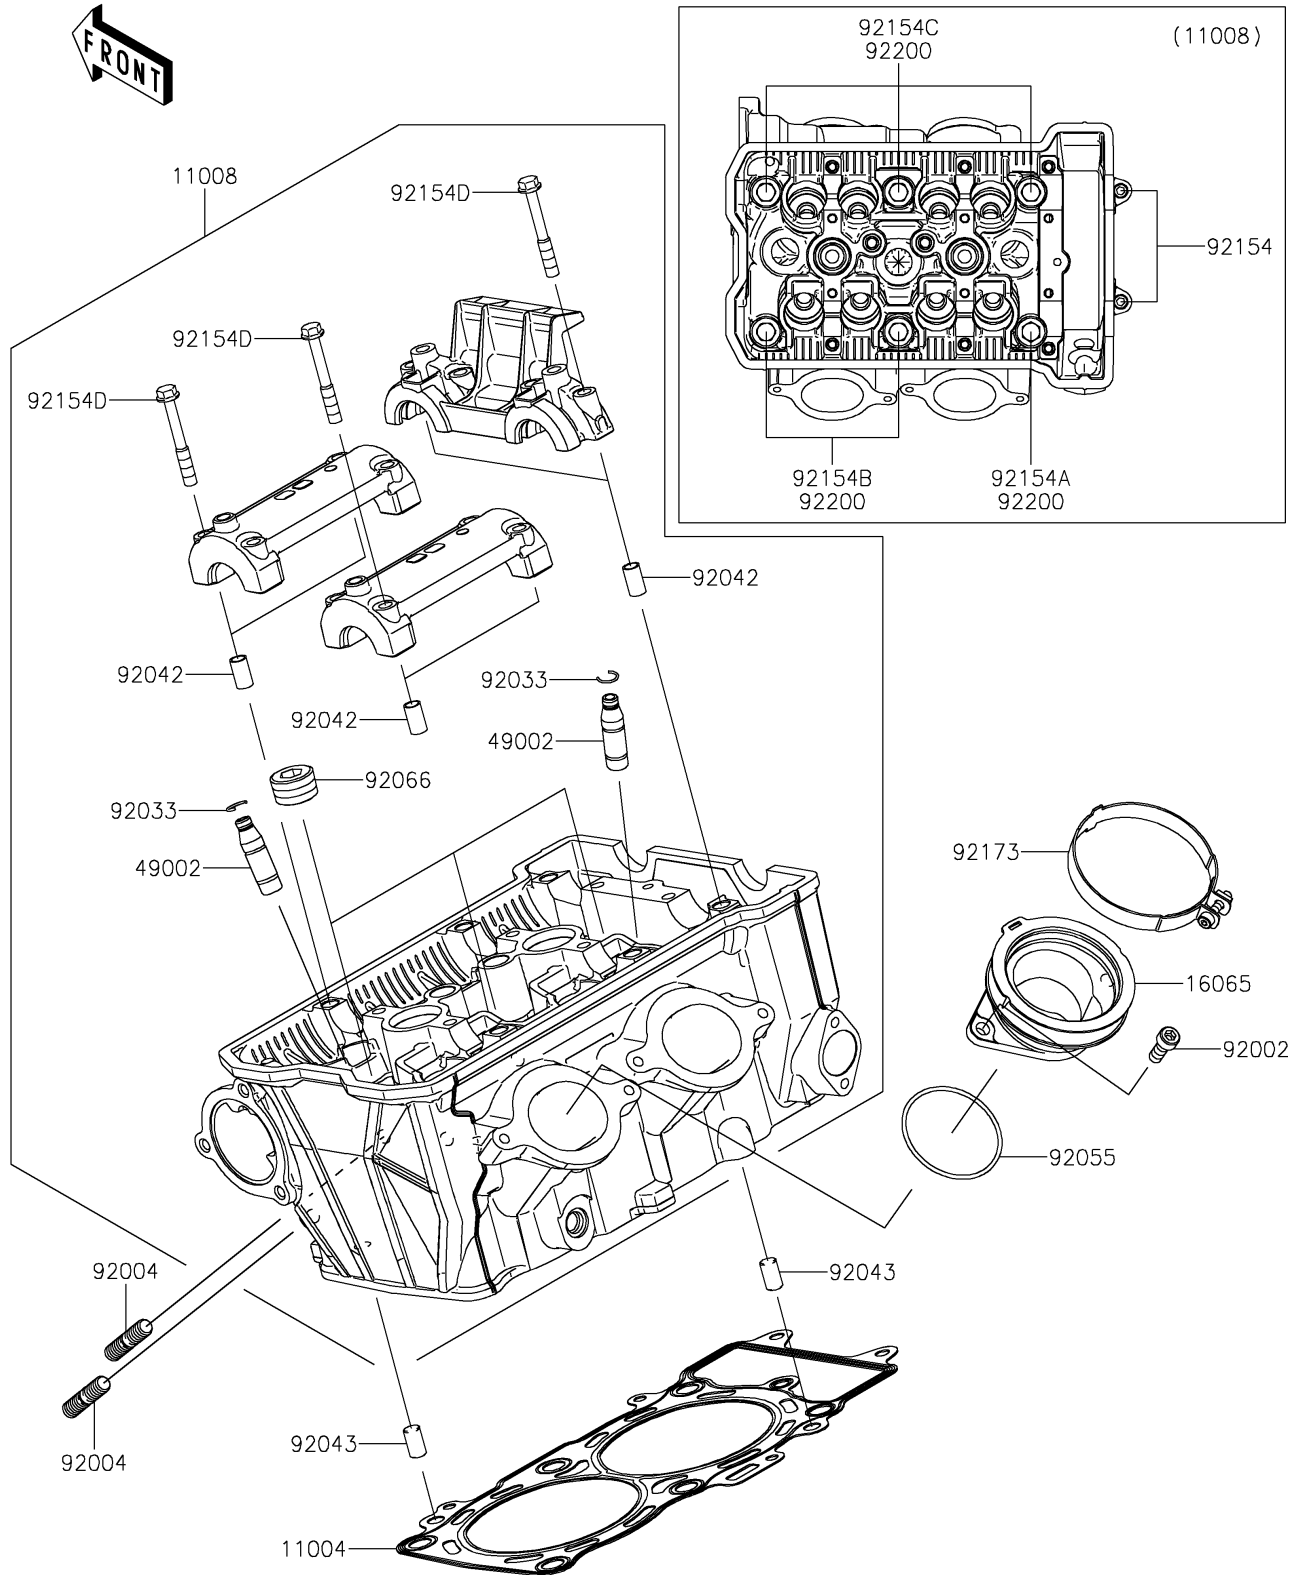

2025 Z650RS

PARTS DIAGRAM

Cylinder Head

E1111

2025 Z650RS

PARTS LIST

Cylinder Head

Kawasaki

Let the Good Times Roll®

ITEM NAME

PART NUMBER

QUANTITY
