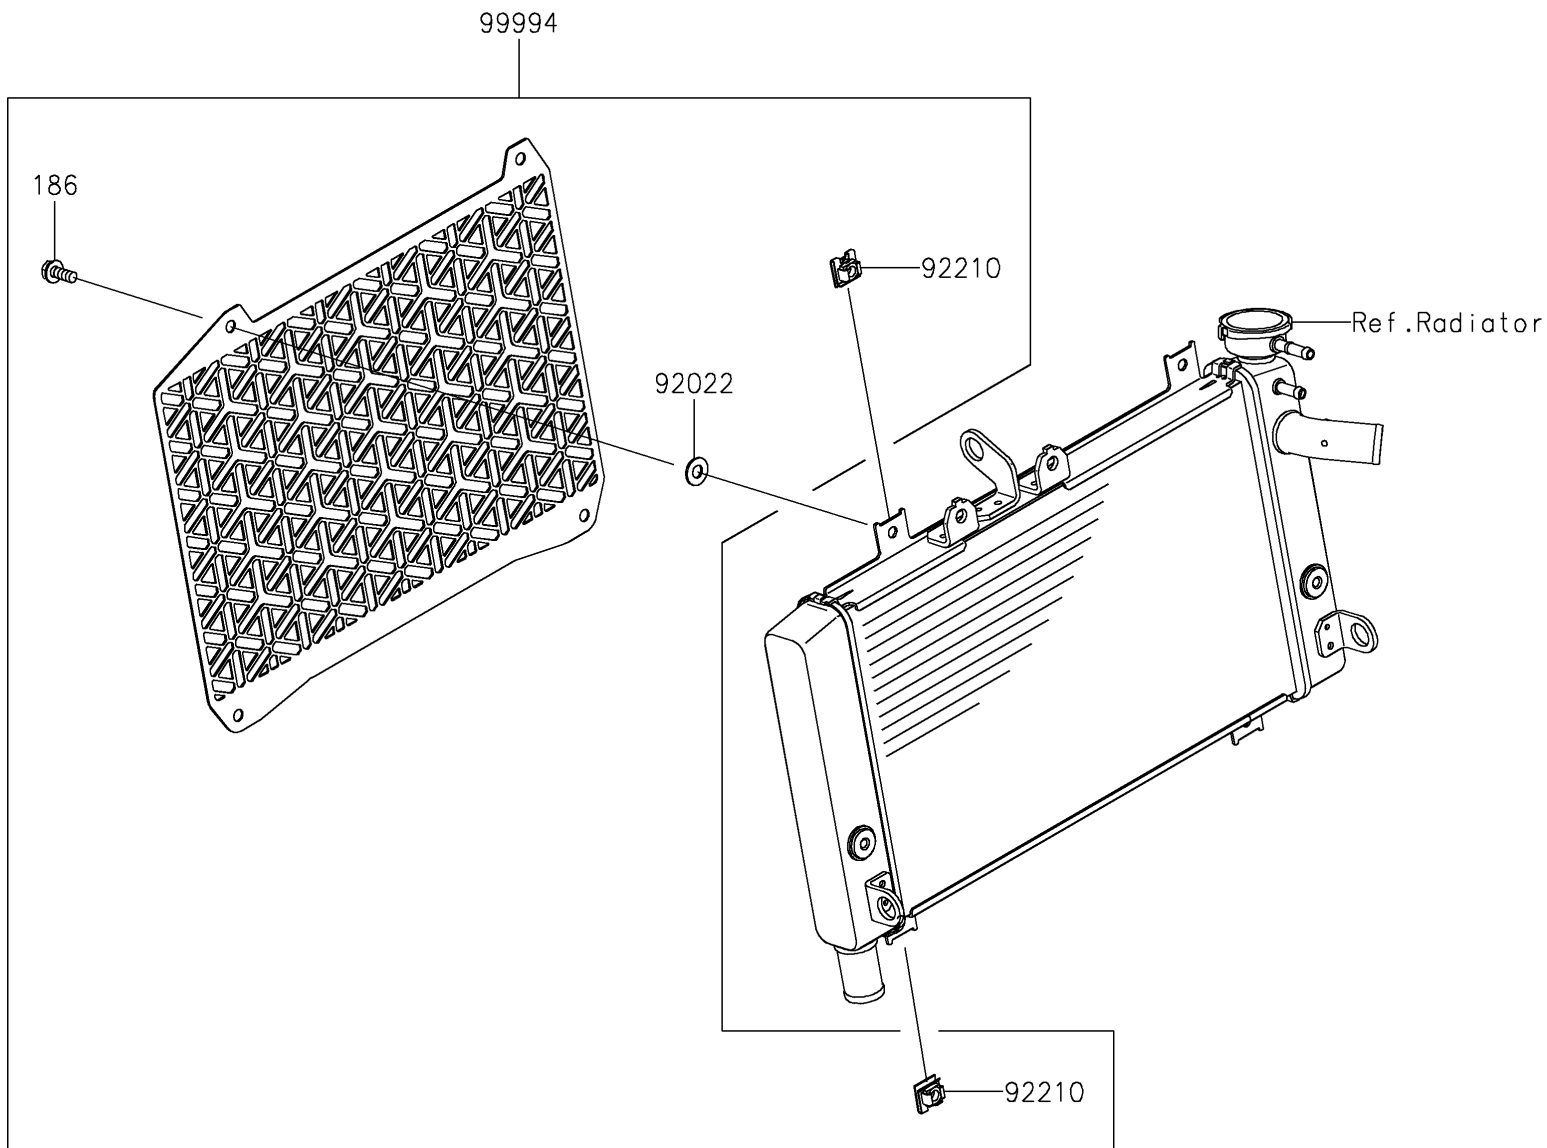

2024 NINJA[®] ZX[™]-4R ABS

PARTS DIAGRAM

Accessory(Radiator Trim)

F2910

2024 NINJA[®] ZX[™]-4R ABS

PARTS LIST

Accessory(Radiator Trim)

ITEM NAME

PART NUMBER

QUANTITY
