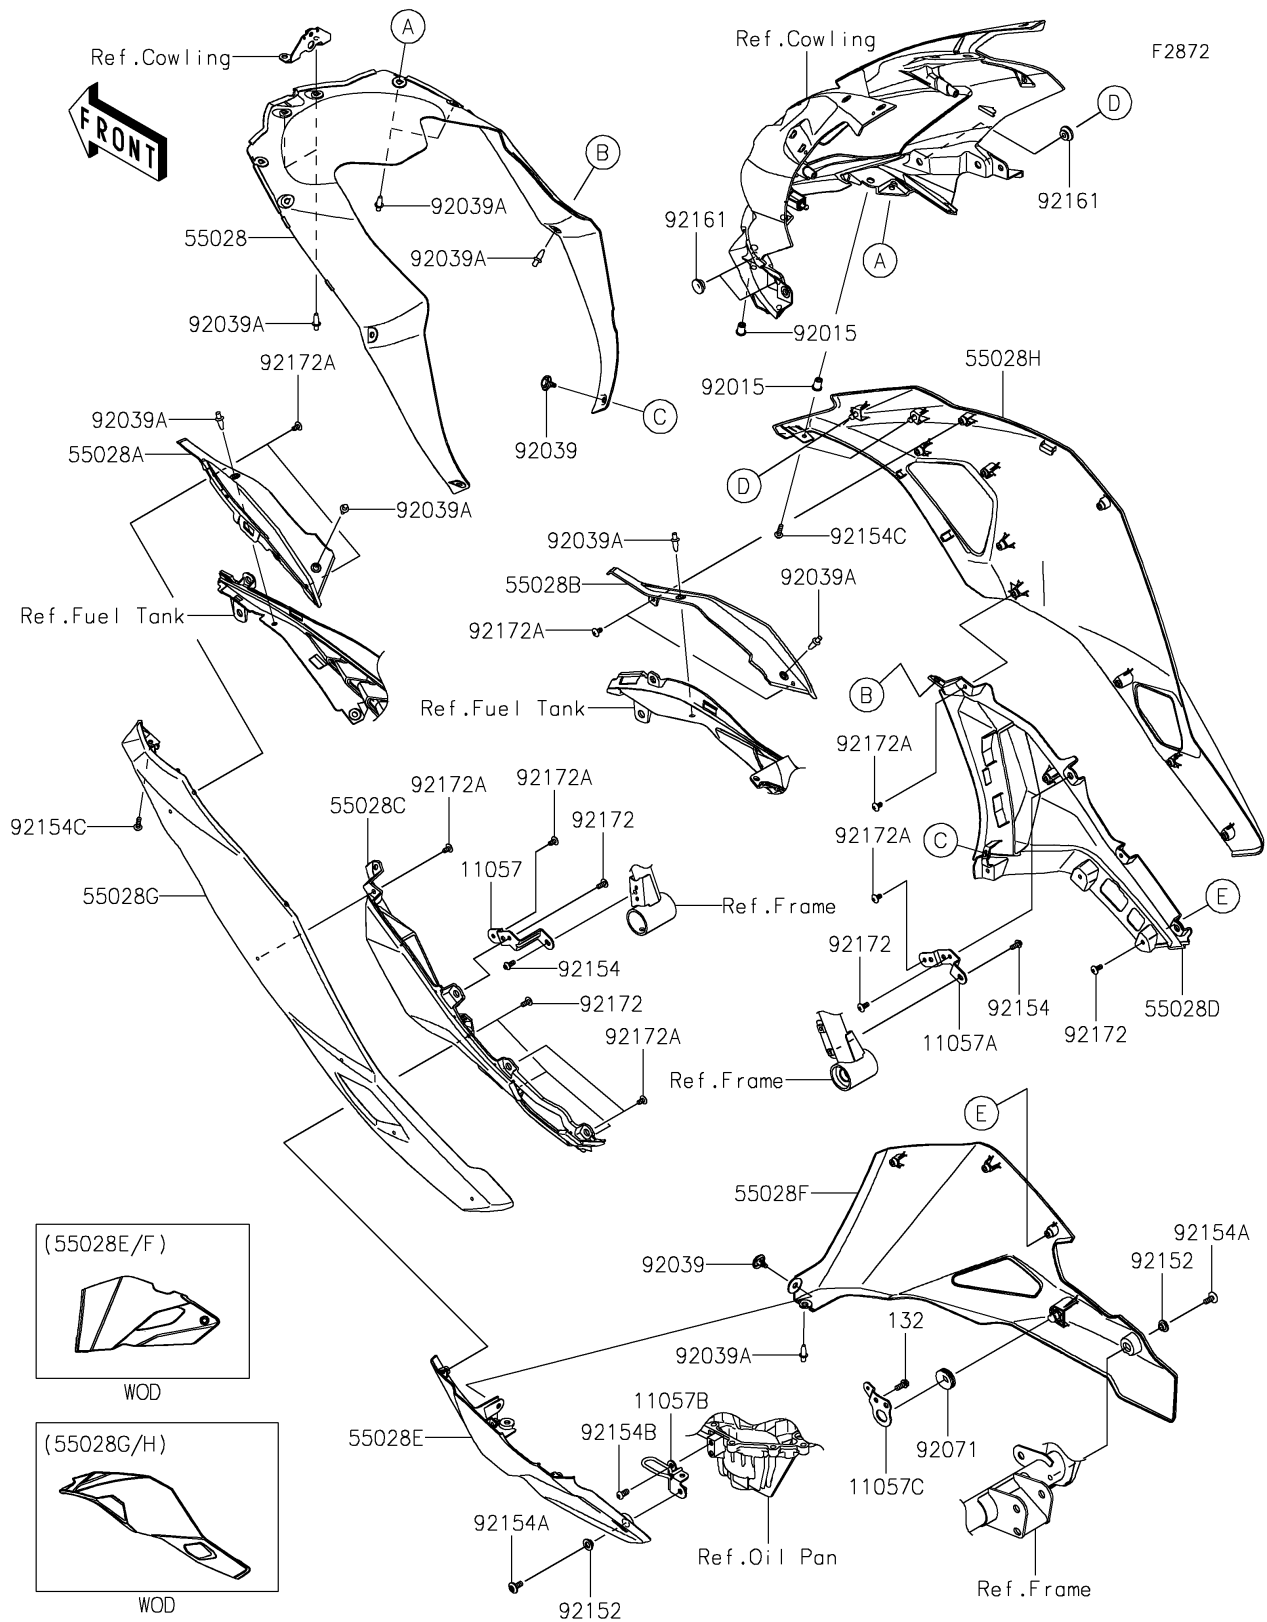

2024 NINJA® ZX™-4R ABS

PARTS DIAGRAM

Cowling Lower

2024 NINJA[®] ZX[™]-4R ABS

PARTS LIST

Cowling Lowers

ITEM NAME	PART NUMBER	QUANTITY
-----------	-------------	----------
