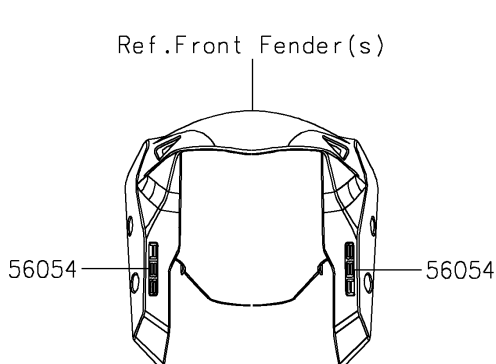

2024 NINJA® ZX™-4R ABS

PARTS DIAGRAM

Decals

F2861

2024 NINJA[®] ZX[™]-4R ABS

PARTS LIST

Decals

ITEM NAME	PART NUMBER	QUANTITY
-----------	-------------	----------
