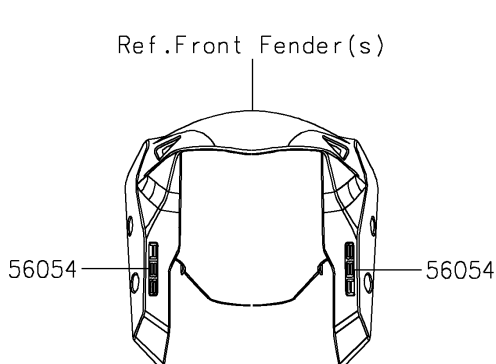

2024 NINJA® ZX™-4R ABS

PARTS DIAGRAM

Decals

F2861

2024 NINJA[®] ZX[™]-4R ABS

PARTS LIST

Decals

ITEM NAME	PART NUMBER	QUANTITY
-----------	-------------	----------