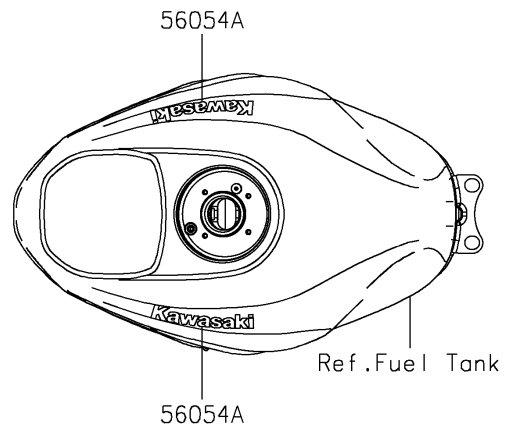

2024 NINJA® ZX™-4R ABS

PARTS DIAGRAM

Decals

F2861

2024 NINJA[®] ZX[™]-4R ABS

PARTS LIST

Decals

ITEM NAME	PART NUMBER	QUANTITY
-----------	-------------	----------