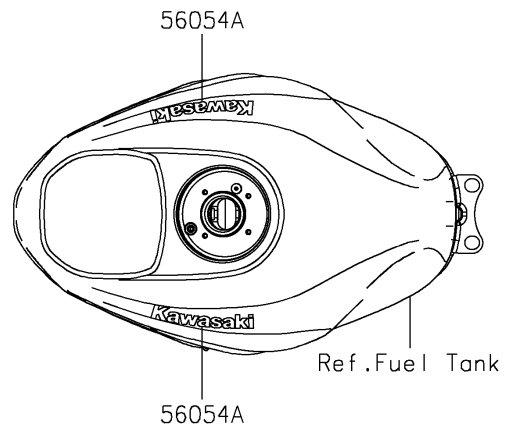

2024 NINJA® ZX™-4R ABS

PARTS DIAGRAM

Decals

F2861

2024 NINJA[®] ZX[™]-4R ABS

PARTS LIST

Decals

ITEM NAME	PART NUMBER	QUANTITY
-----------	-------------	----------
