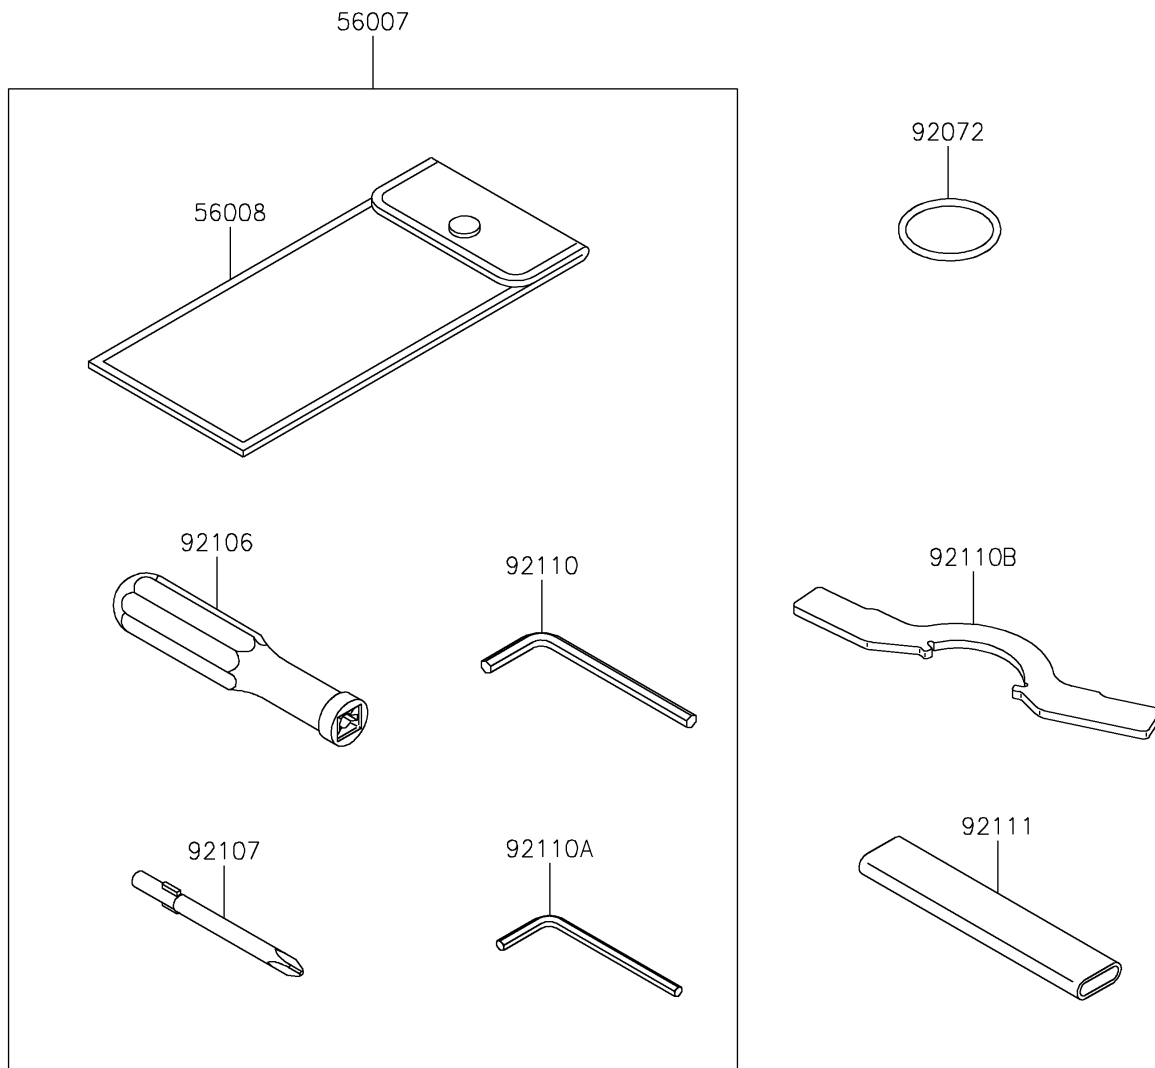

2024 Ninja ZX-4R ABS

PARTS DIAGRAM

Owner's Tools

F2810

2024 Ninja ZX-4R ABS

PARTS LIST

Owner's Tools

ITEM NAME

PART NUMBER

QUANTITY
