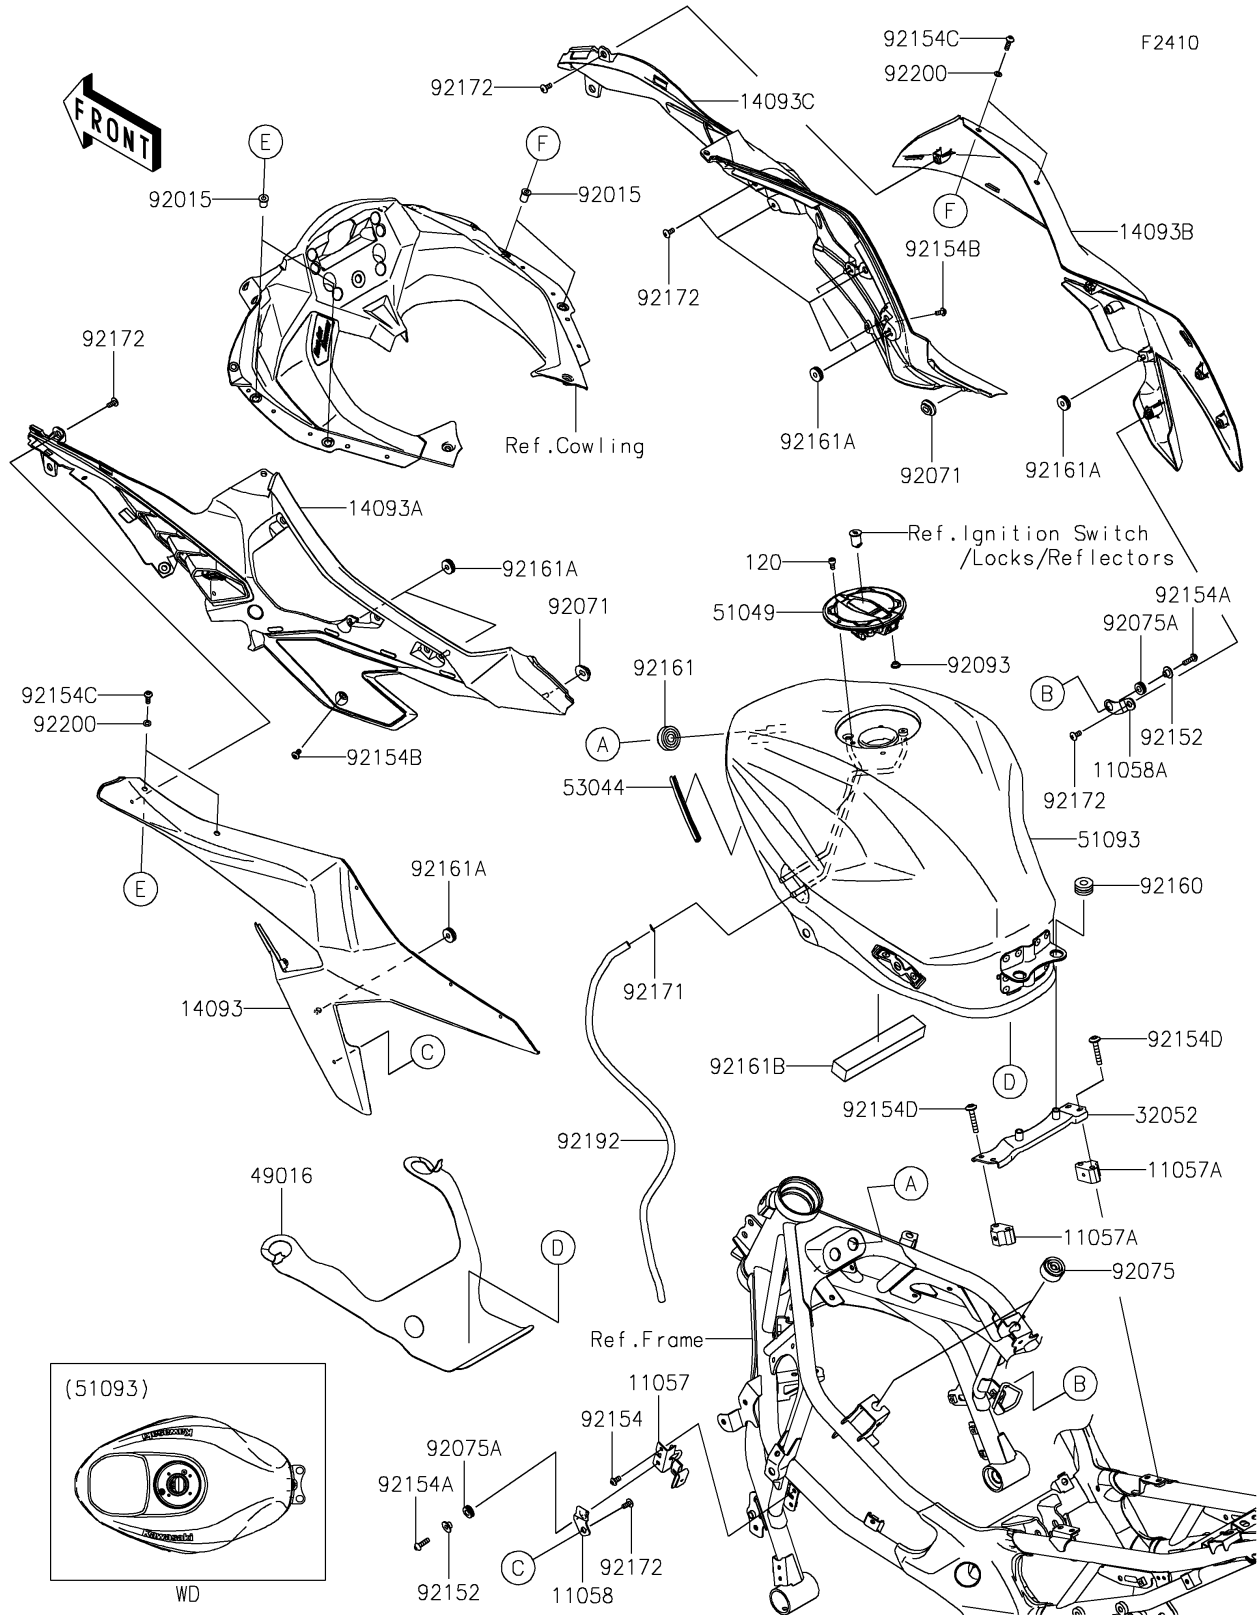

2023 Ninja ZX-4R ABS

PARTS DIAGRAM

Fuel Tank