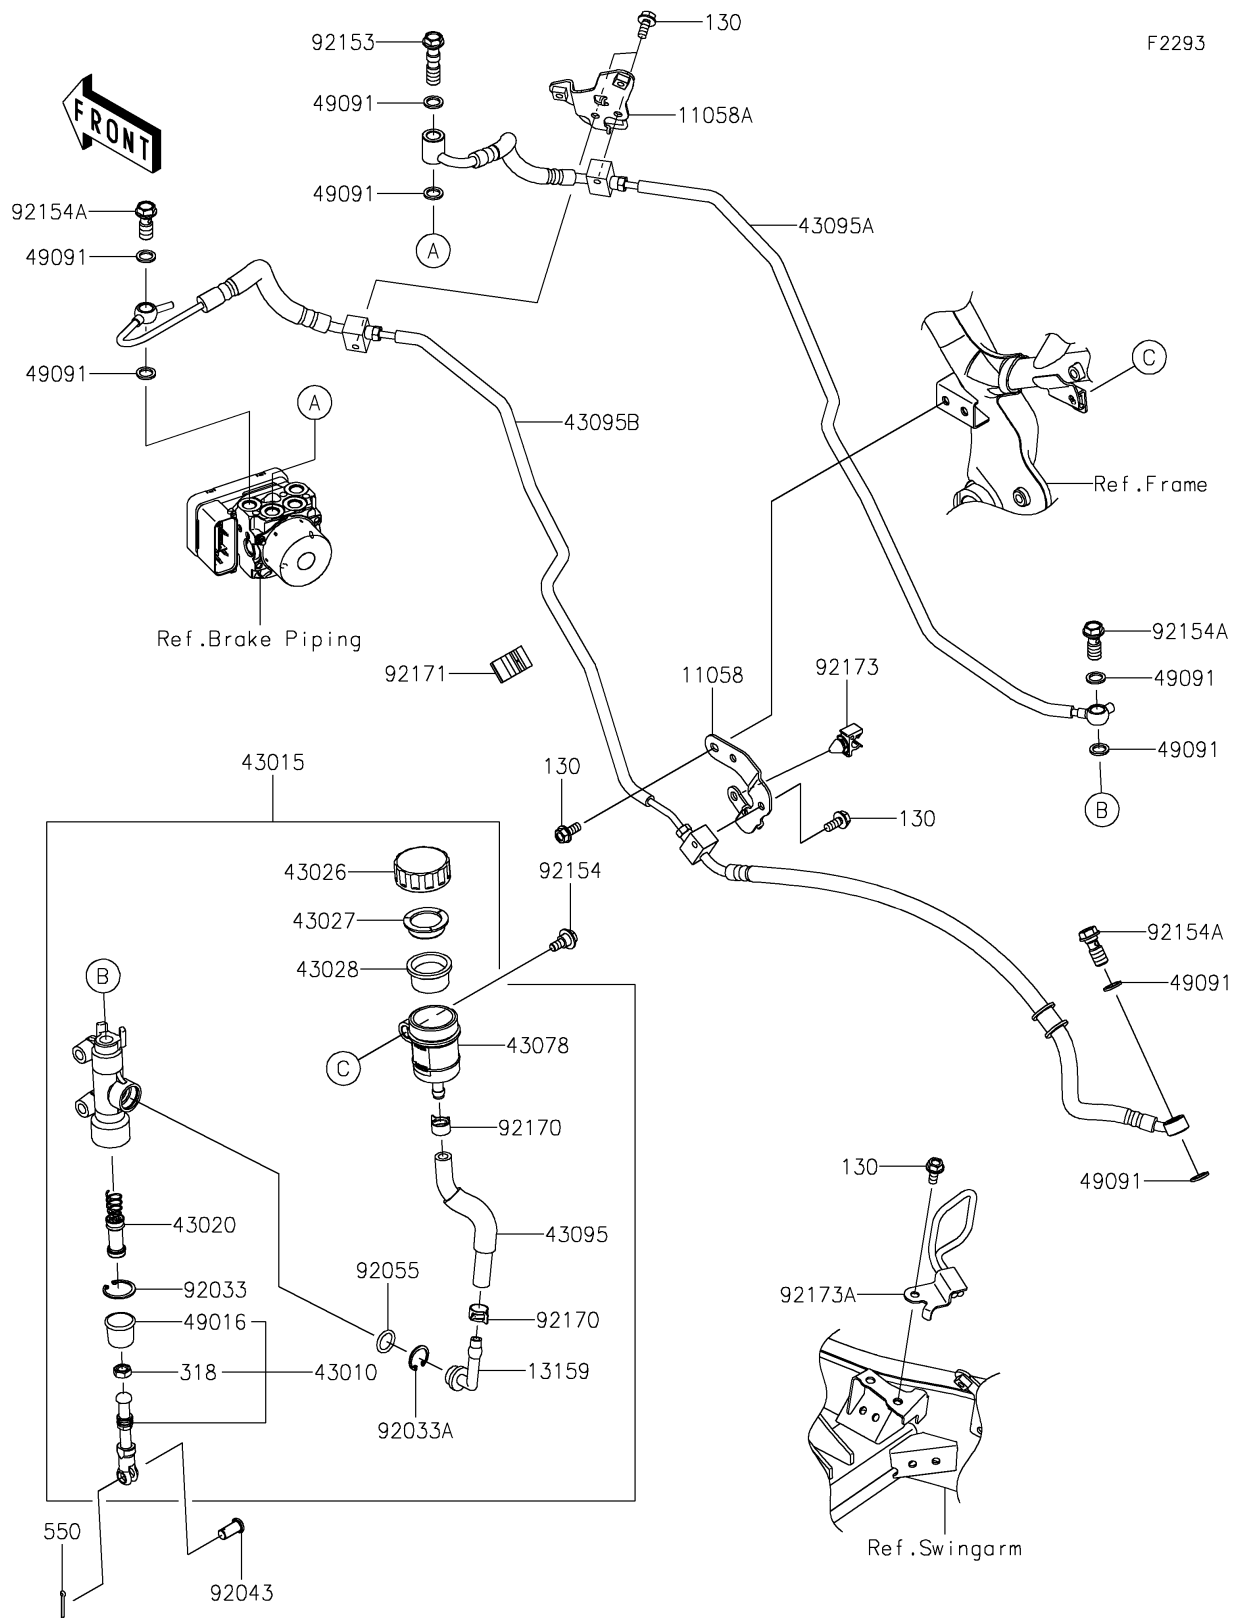

2024 NINJA[®] ZX[™]-4R ABS

PARTS DIAGRAM Rear Master Cylinder

2024 NINJA[®] ZX[™]-4R ABS

PARTS LIST

Rear Master Cylinder

ITEM NAME	PART NUMBER	QUANTITY
-----------	-------------	----------
