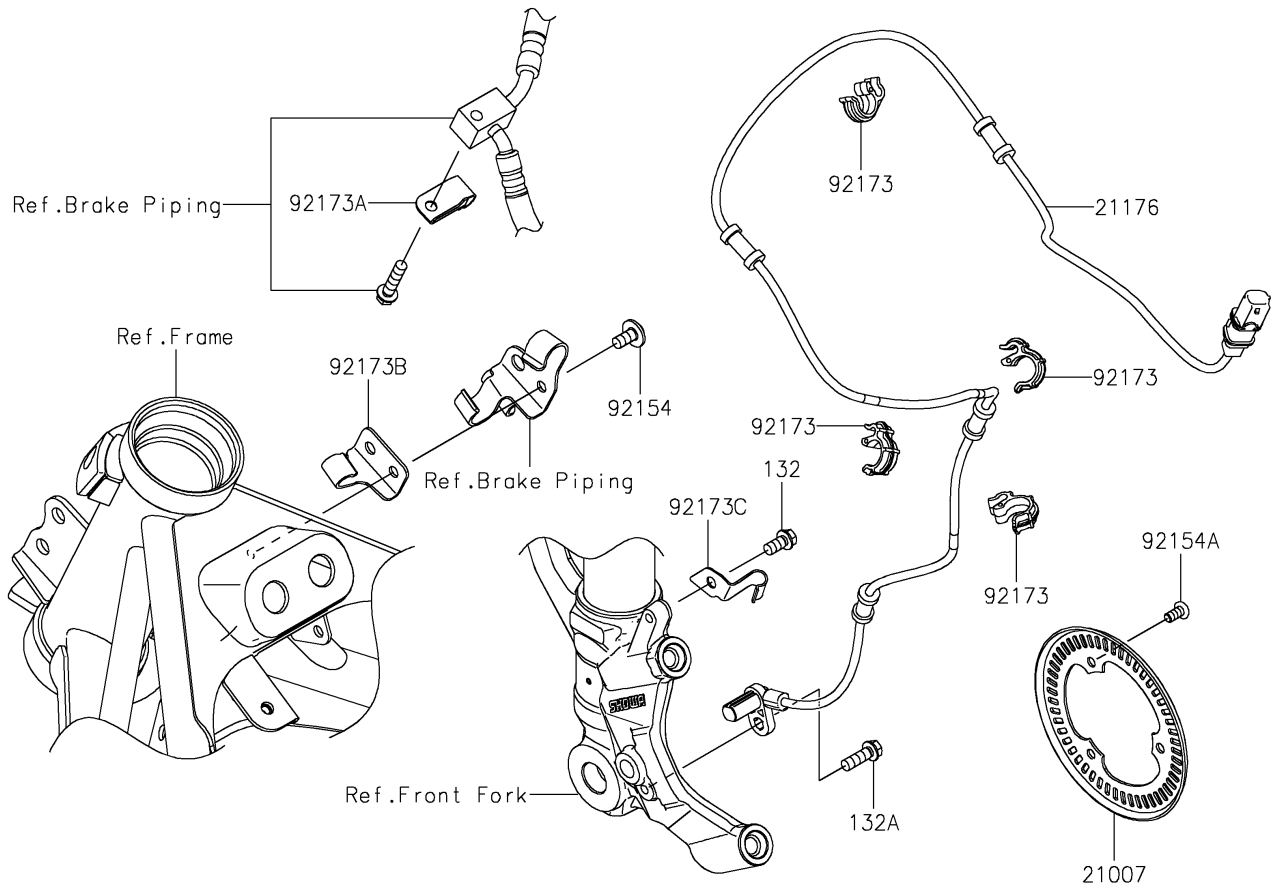

2024 NINJA® ZX™-4R ABS

PARTS DIAGRAM

Front Master Cylinder

F2291

2024 NINJA[®] ZX[™]-4R ABS

PARTS LIST

Front Master Cylinder

ITEM NAME	PART NUMBER	QUANTITY
-----------	-------------	----------
