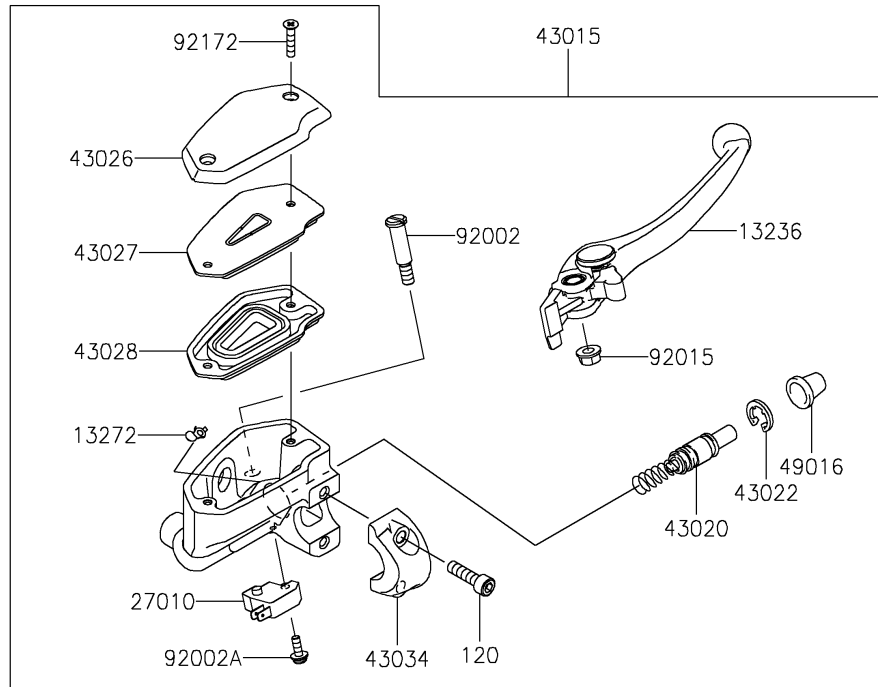

2024 NINJA® ZX™-4R ABS

PARTS DIAGRAM

Front Master Cylinder

F2291

2024 NINJA[®] ZX[™]-4R ABS

PARTS LIST

Front Master Cylinder

ITEM NAME	PART NUMBER	QUANTITY
-----------	-------------	----------
