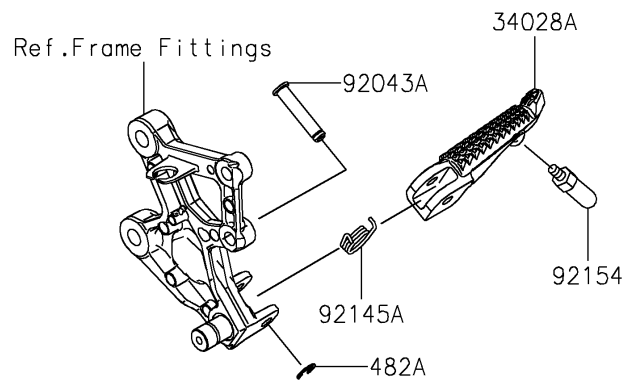

2024 Ninja ZX-4R ABS

PARTS DIAGRAM

Footrests

F2160

2024 Ninja ZX-4R ABS

PARTS LIST

Footrests

ITEM NAME

PART NUMBER

QUANTITY
