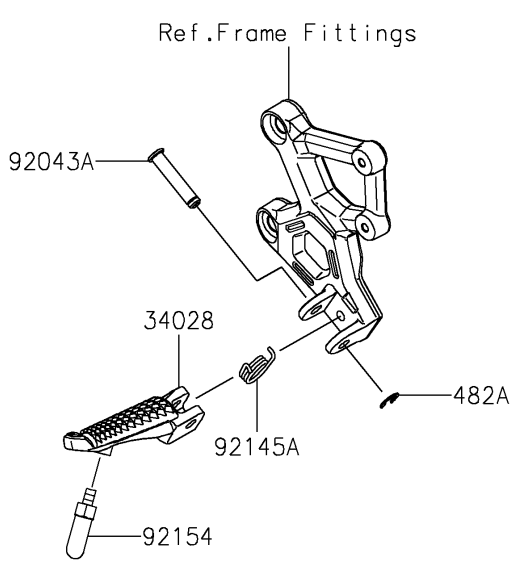

2024 Ninja ZX-4R ABS

PARTS DIAGRAM

Footrests

F2160

2024 Ninja ZX-4R ABS

PARTS LIST

Footrests

ITEM NAME

PART NUMBER

QUANTITY
