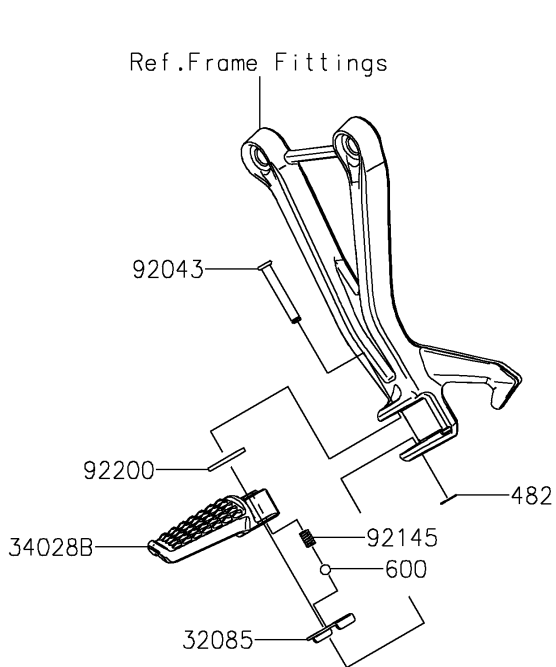

2024 Ninja ZX-4R ABS

PARTS DIAGRAM

Footrests

F2160

2024 Ninja ZX-4R ABS

PARTS LIST

Footrests

ITEM NAME

PART NUMBER

QUANTITY
