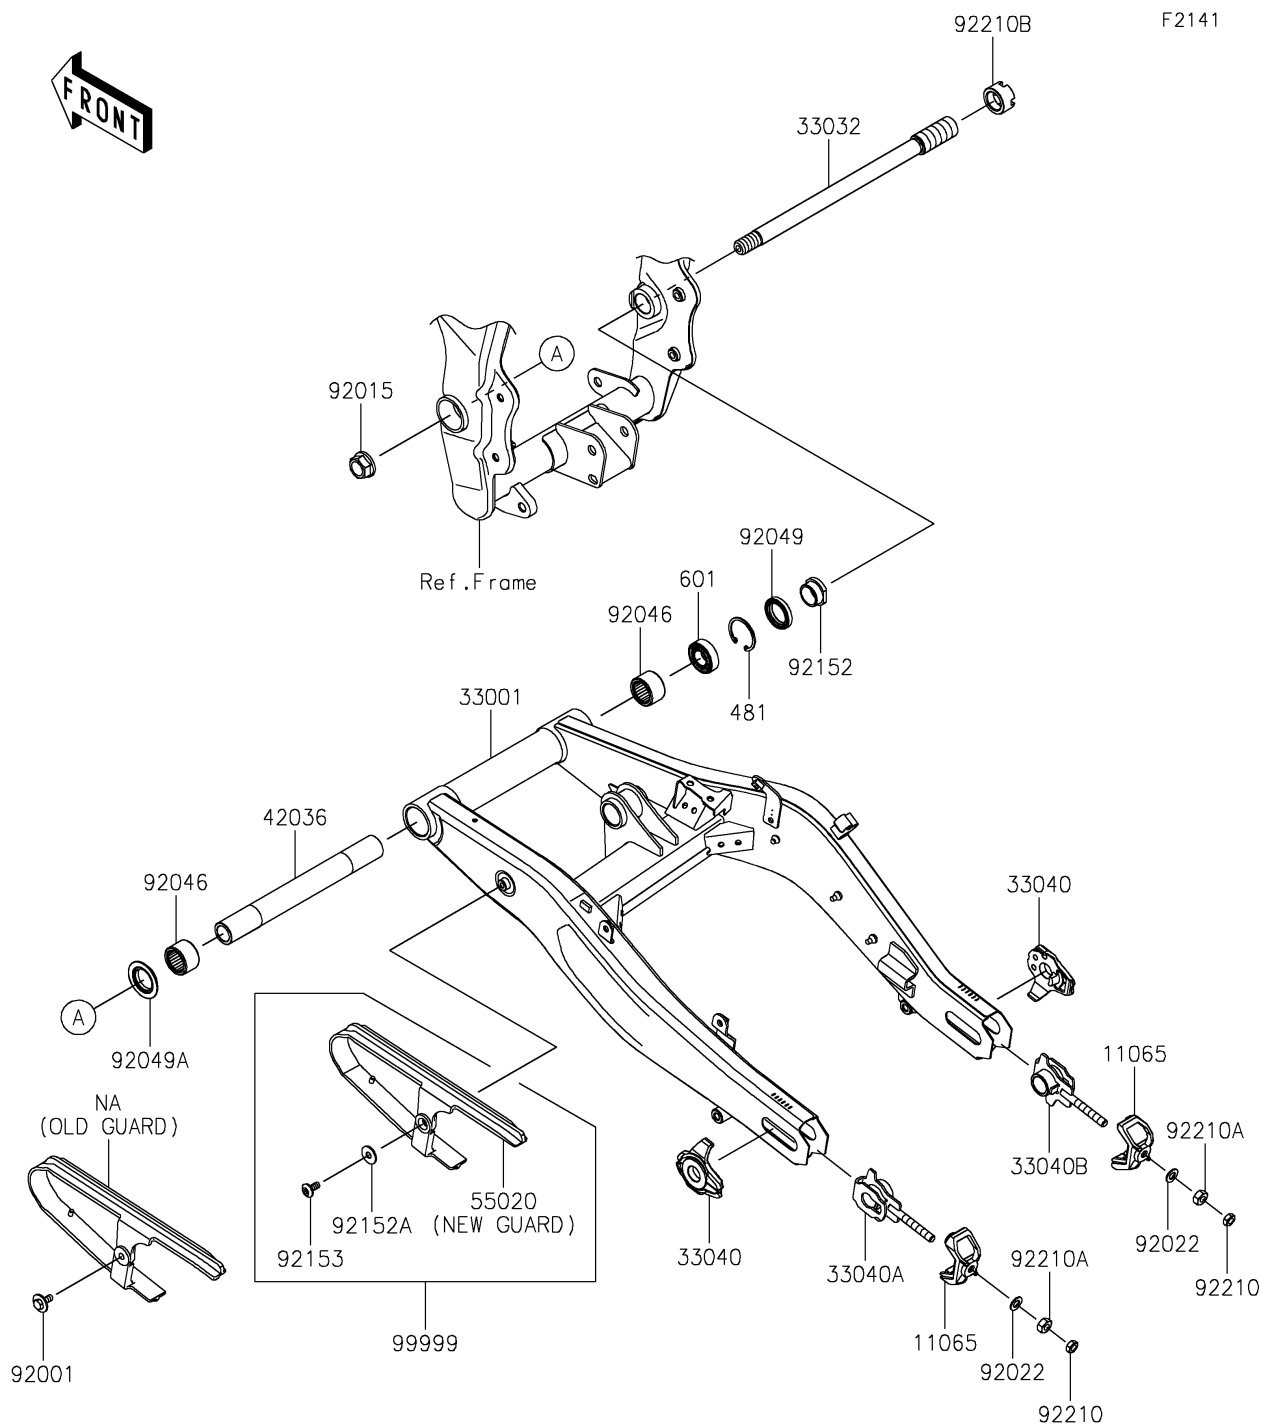

# 2024 NINJA® ZX™-4R ABS

## PARTS DIAGRAM

### Swingarm(PPFNN-PRFNL)

HOLE SIZE	GUARD	BOLT	COLLAR
7mm (OLD GUARD)	99999 (NEW GUARD KIT)	92001 (ONLY FOR OLD GUARD)	NONE
13mm (NEW GUARD)	55020	92153 (ONLY FOR NEW GUARD)	92152A

# 2024 NINJA<sup>®</sup> ZX<sup>™</sup>-4R ABS