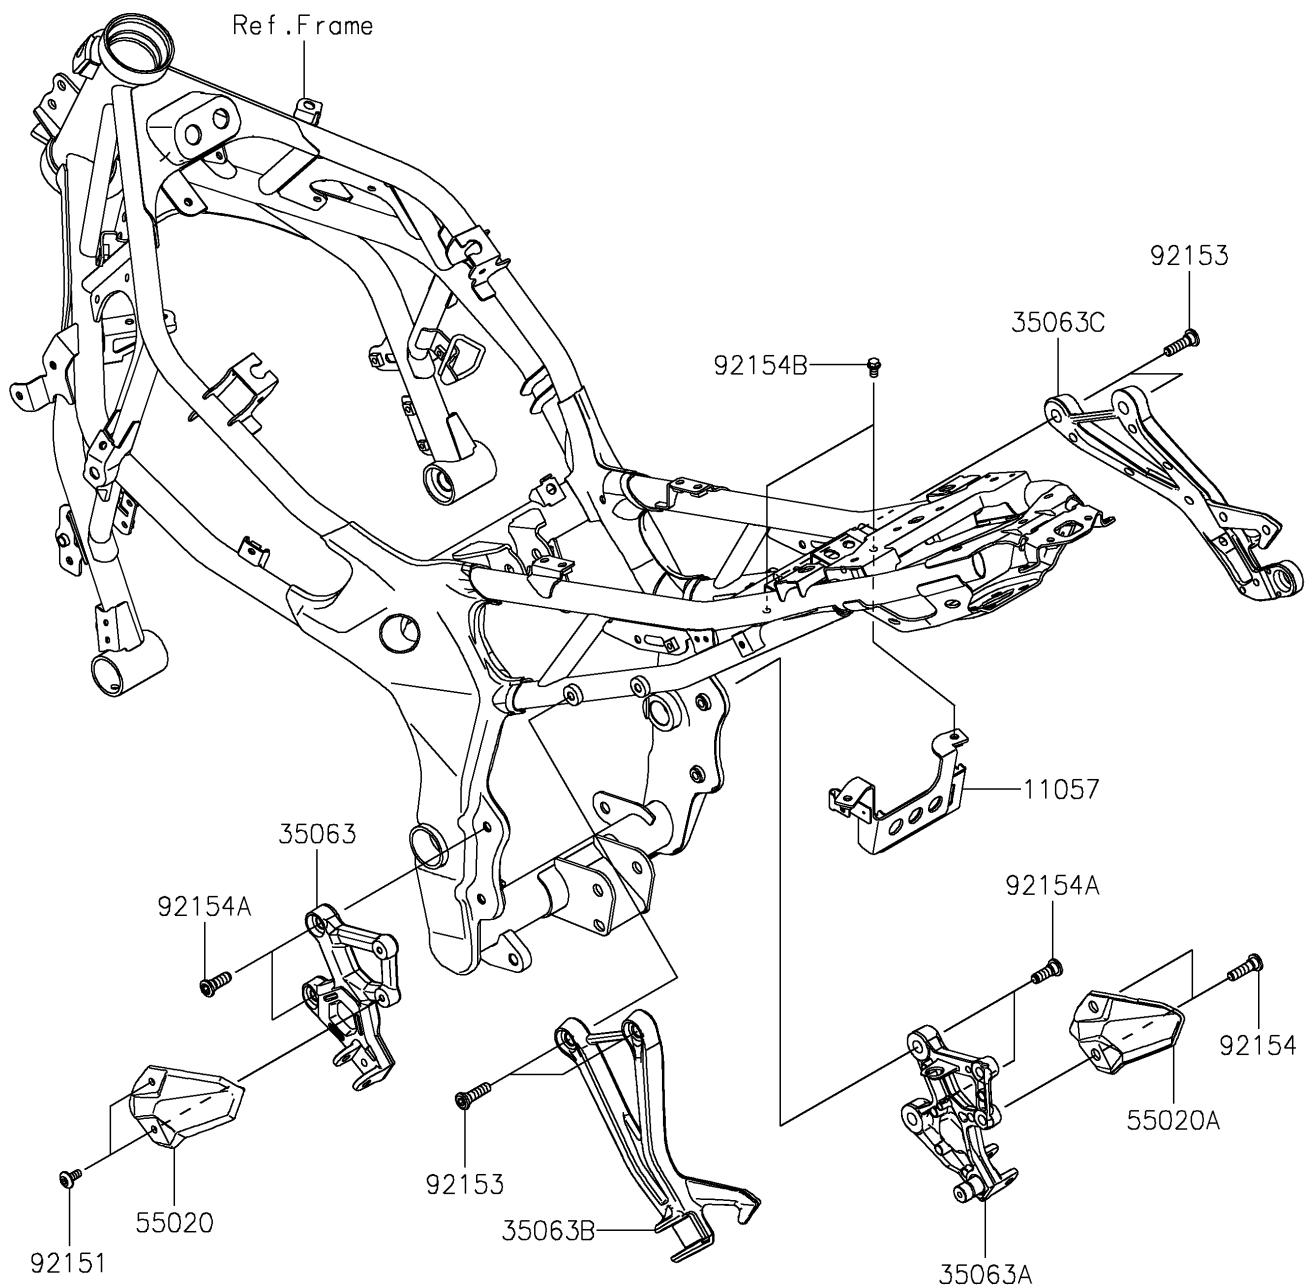

2024 Ninja ZX-4R ABS

PARTS DIAGRAM

Frame Fittings

F2131

2024 Ninja ZX-4R ABS

PARTS LIST

Frame Fittings

ITEM NAME	PART NUMBER	QUANTITY
-----------	-------------	----------
