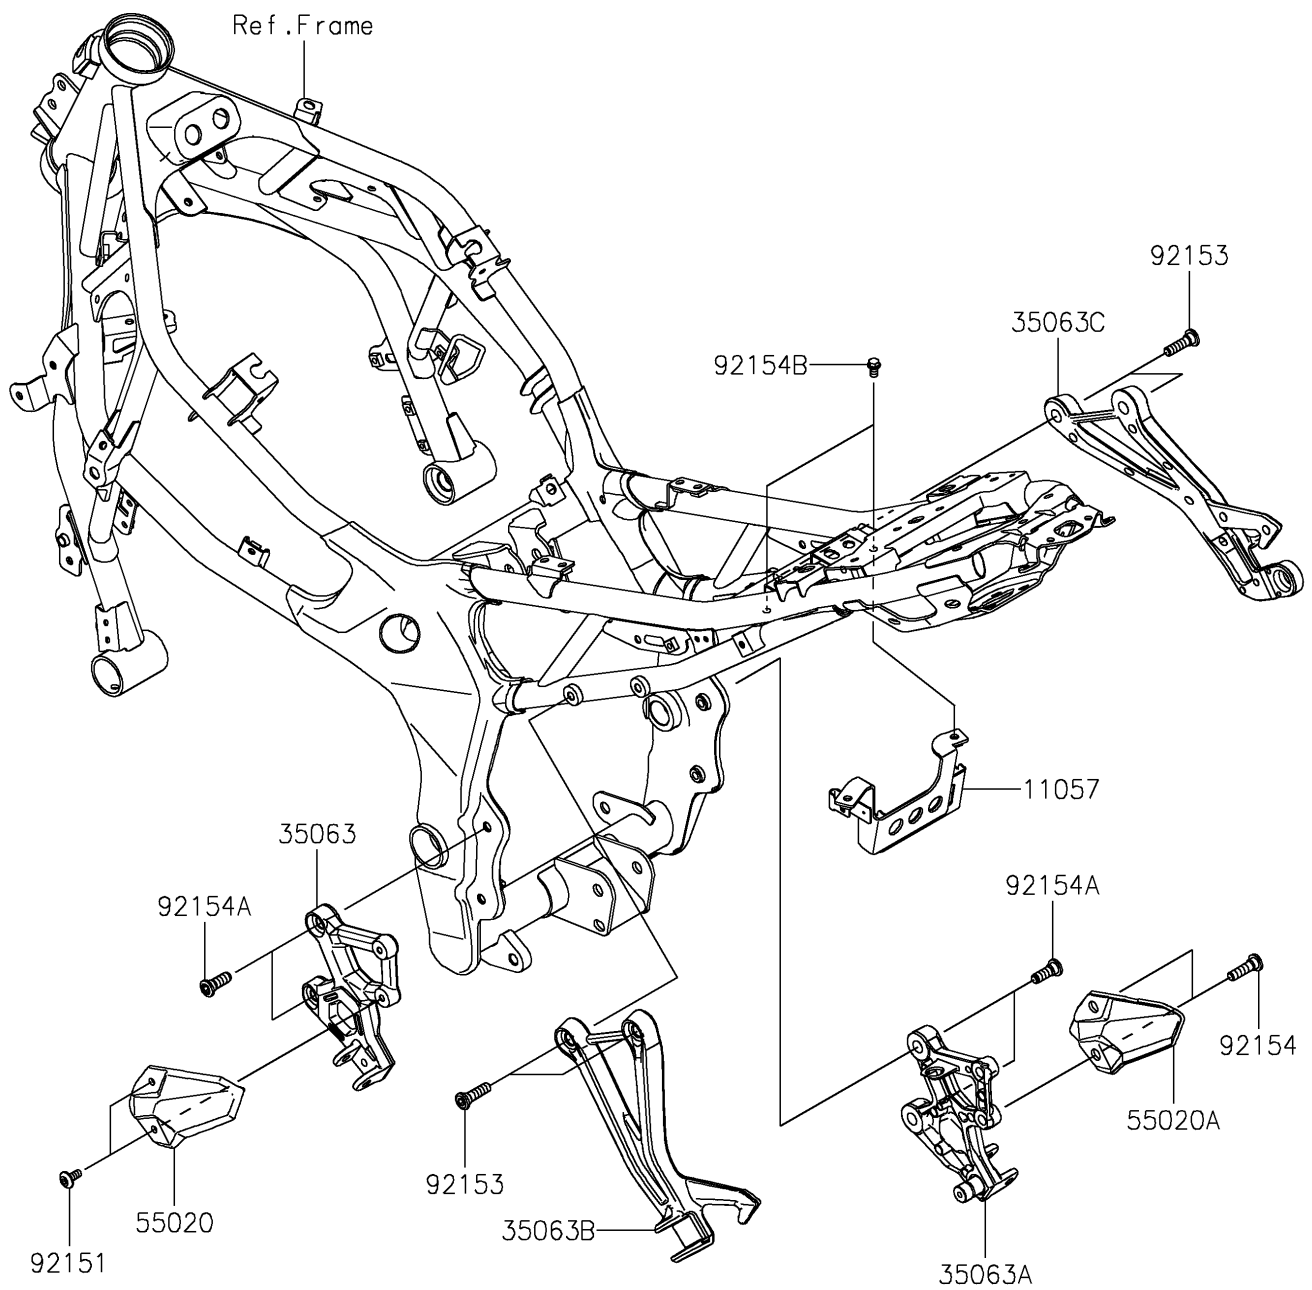

2023 Ninja ZX-4R ABS

PARTS DIAGRAM

Frame Fittings

F2131

2023 Ninja ZX-4R ABS

PARTS LIST Frame Fittings

ITEM NAME

PART NUMBER

QUANTITY
