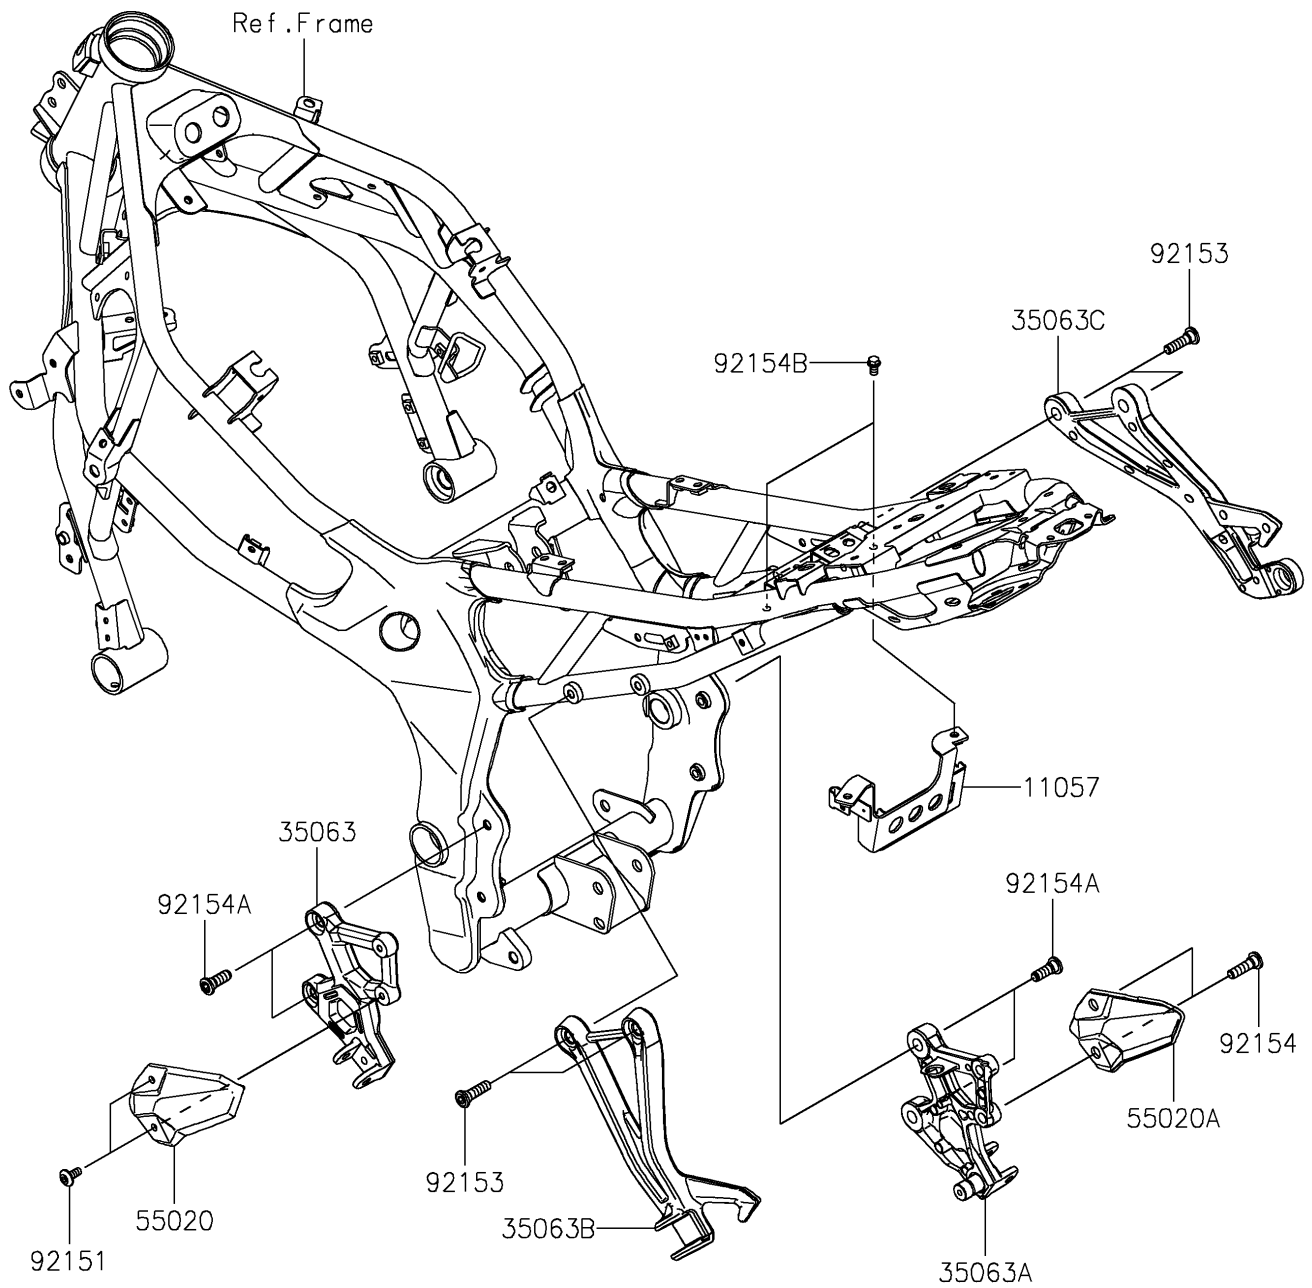

2023 Ninja ZX-4R ABS

PARTS DIAGRAM

Frame Fittings

F2131

2023 Ninja ZX-4R ABS

PARTS LIST

Frame Fittings

ITEM NAME	PART NUMBER	QUANTITY
BRACKET,RELAY BOX (Ref # 11057)	11057-2882	1
STAY,FR STEP,LH,F.S.BLACK (Ref # 35063)	35063-1486-18R	1
STAY,FR STEP,RH,F.S.BLACK (Ref # 35063A)	35063-1487-18R	1
STAY,RR STEP,LH,F.S.BLACK (Ref # 35063B)	35063-1488-18R	1
STAY,RR STEP,RH,F.S.BLACK (Ref # 35063C)	35063-1571-18R	1
GUARD,HEEL,LH (Ref # 55020)	55020-2431	1
GUARD,HEEL,RH (Ref # 55020A)	55020-2432	1
BOLT,SOCKET,6X14 (Ref # 92151)	92151-1654	2
BOLT,SOCKET,8X30 (Ref # 92153)	92153-1624	4
BOLT,SOCKET,8X30 (Ref # 92154)	92154-0843	2
BOLT,SOCKET,8X25 (Ref # 92154A)	92154-1149	4
BOLT,FLANGED,6X10 (Ref # 92154B)	92154-2344	2