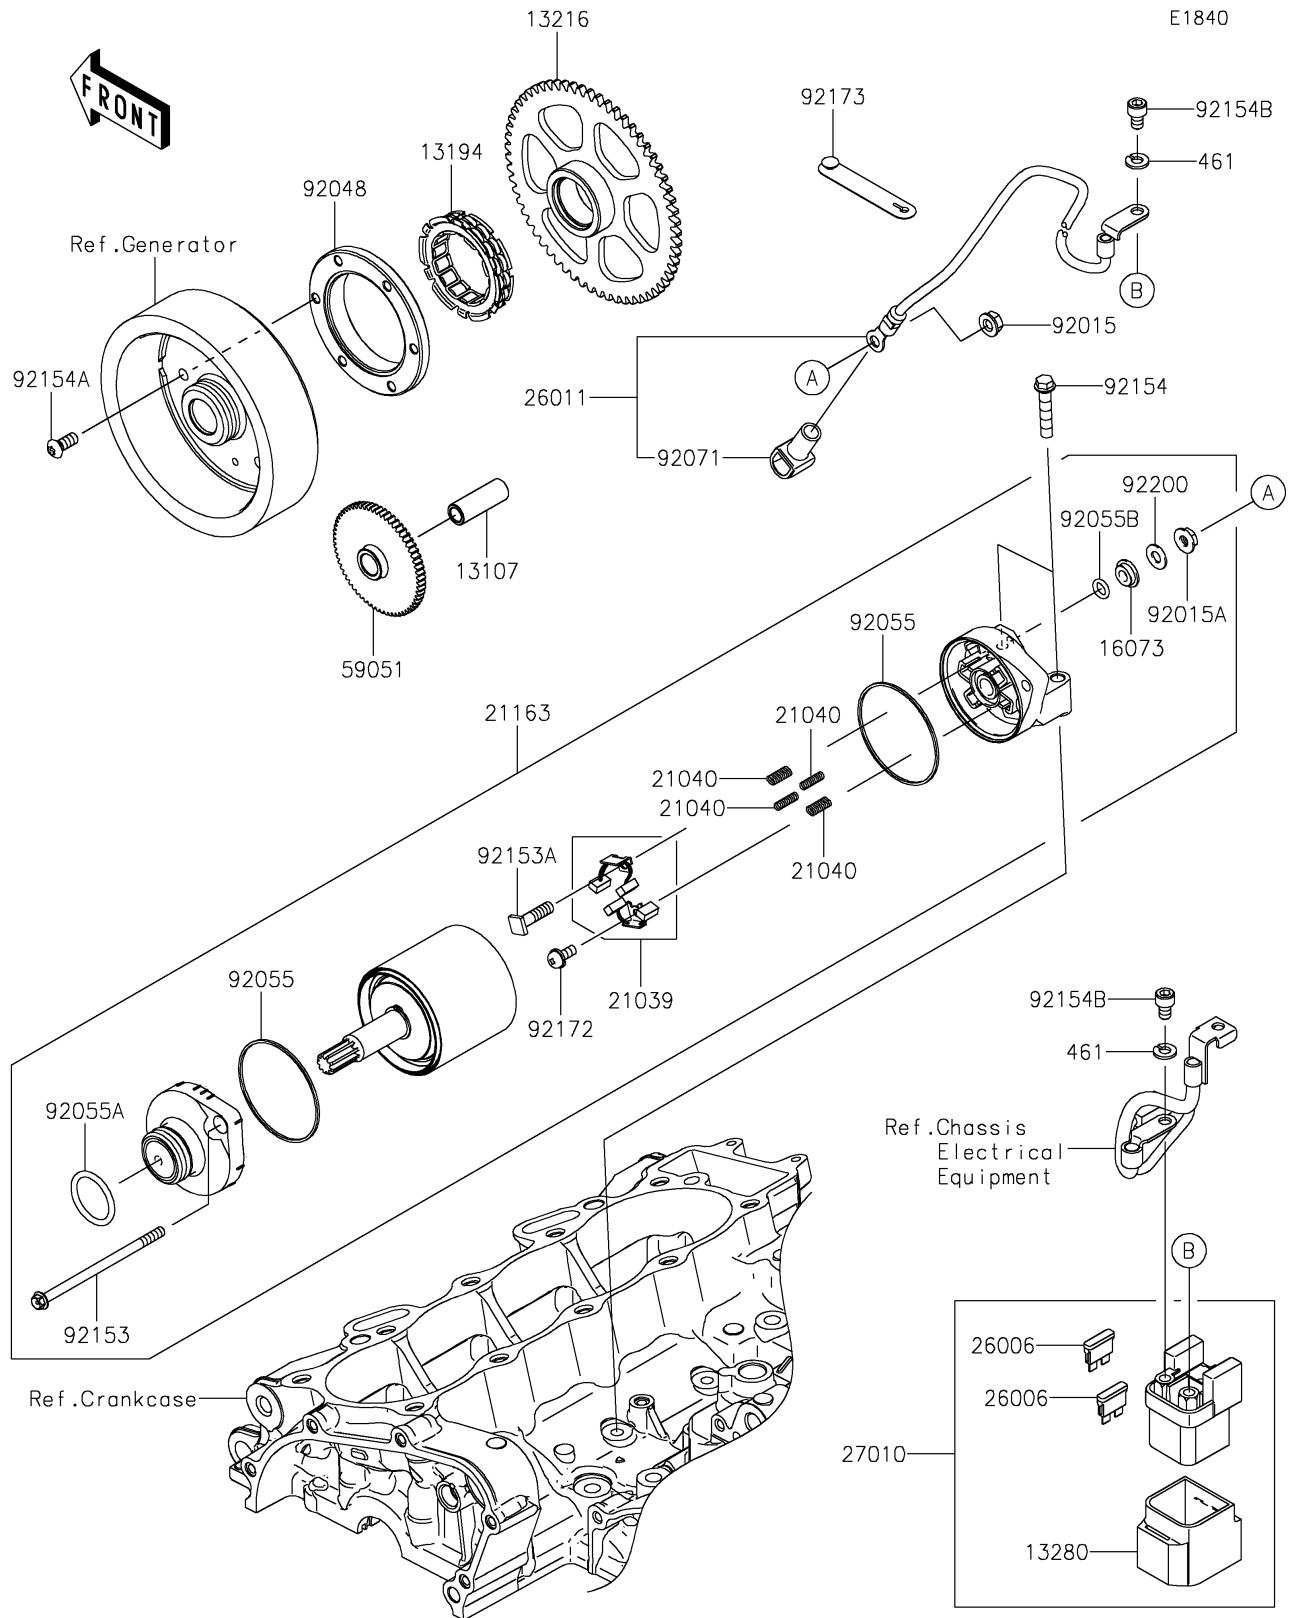

2024 Ninja ZX-4R ABS

PARTS DIAGRAM

Starter Motor

2024 Ninja ZX-4R ABS

PARTS LIST

Starter Motor

ITEM NAME

PART NUMBER

QUANTITY
