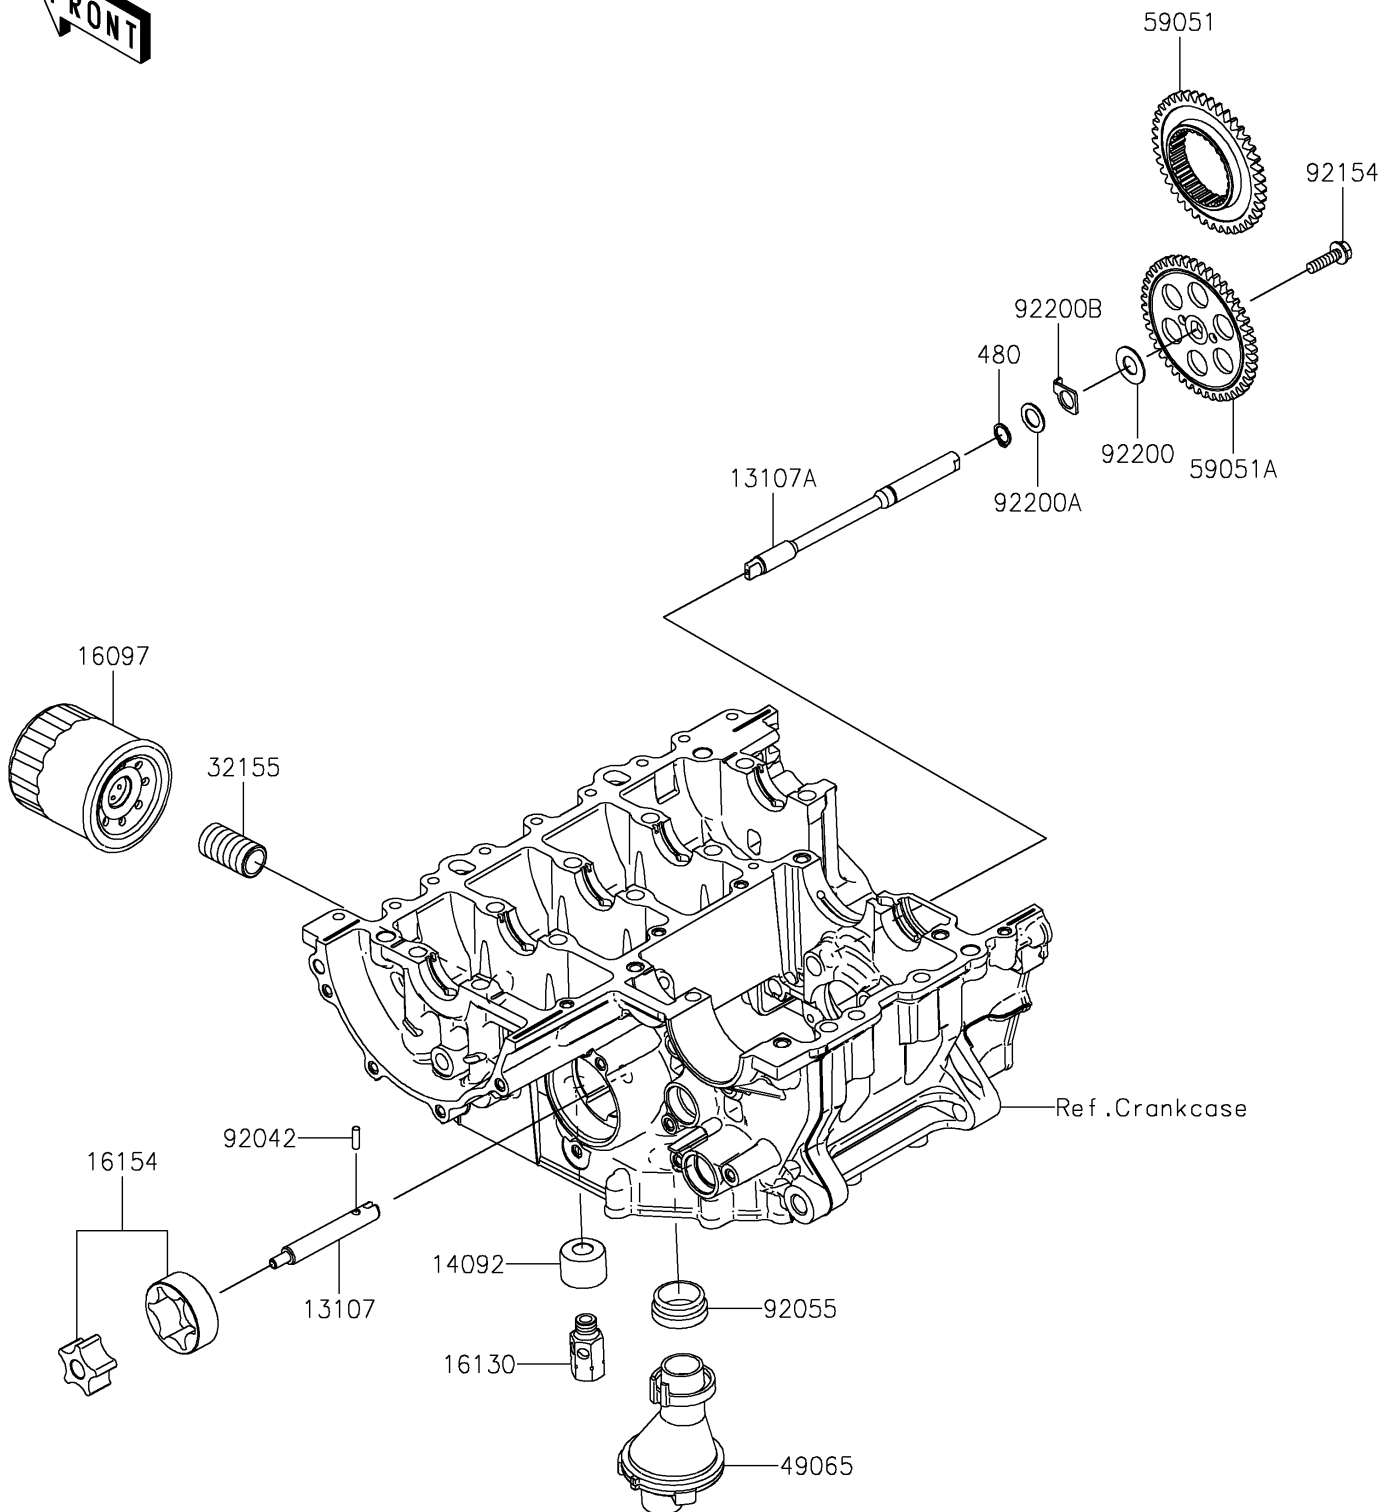

2024 NINJA® ZX™-4R ABS

PARTS DIAGRAM

Oil Pump/Oil Filter

E1710

2024 NINJA[®] ZX[™]-4R ABS

PARTS LIST

Oil Pump/Oil Filter

ITEM NAME	PART NUMBER	QUANTITY
-----------	-------------	----------
