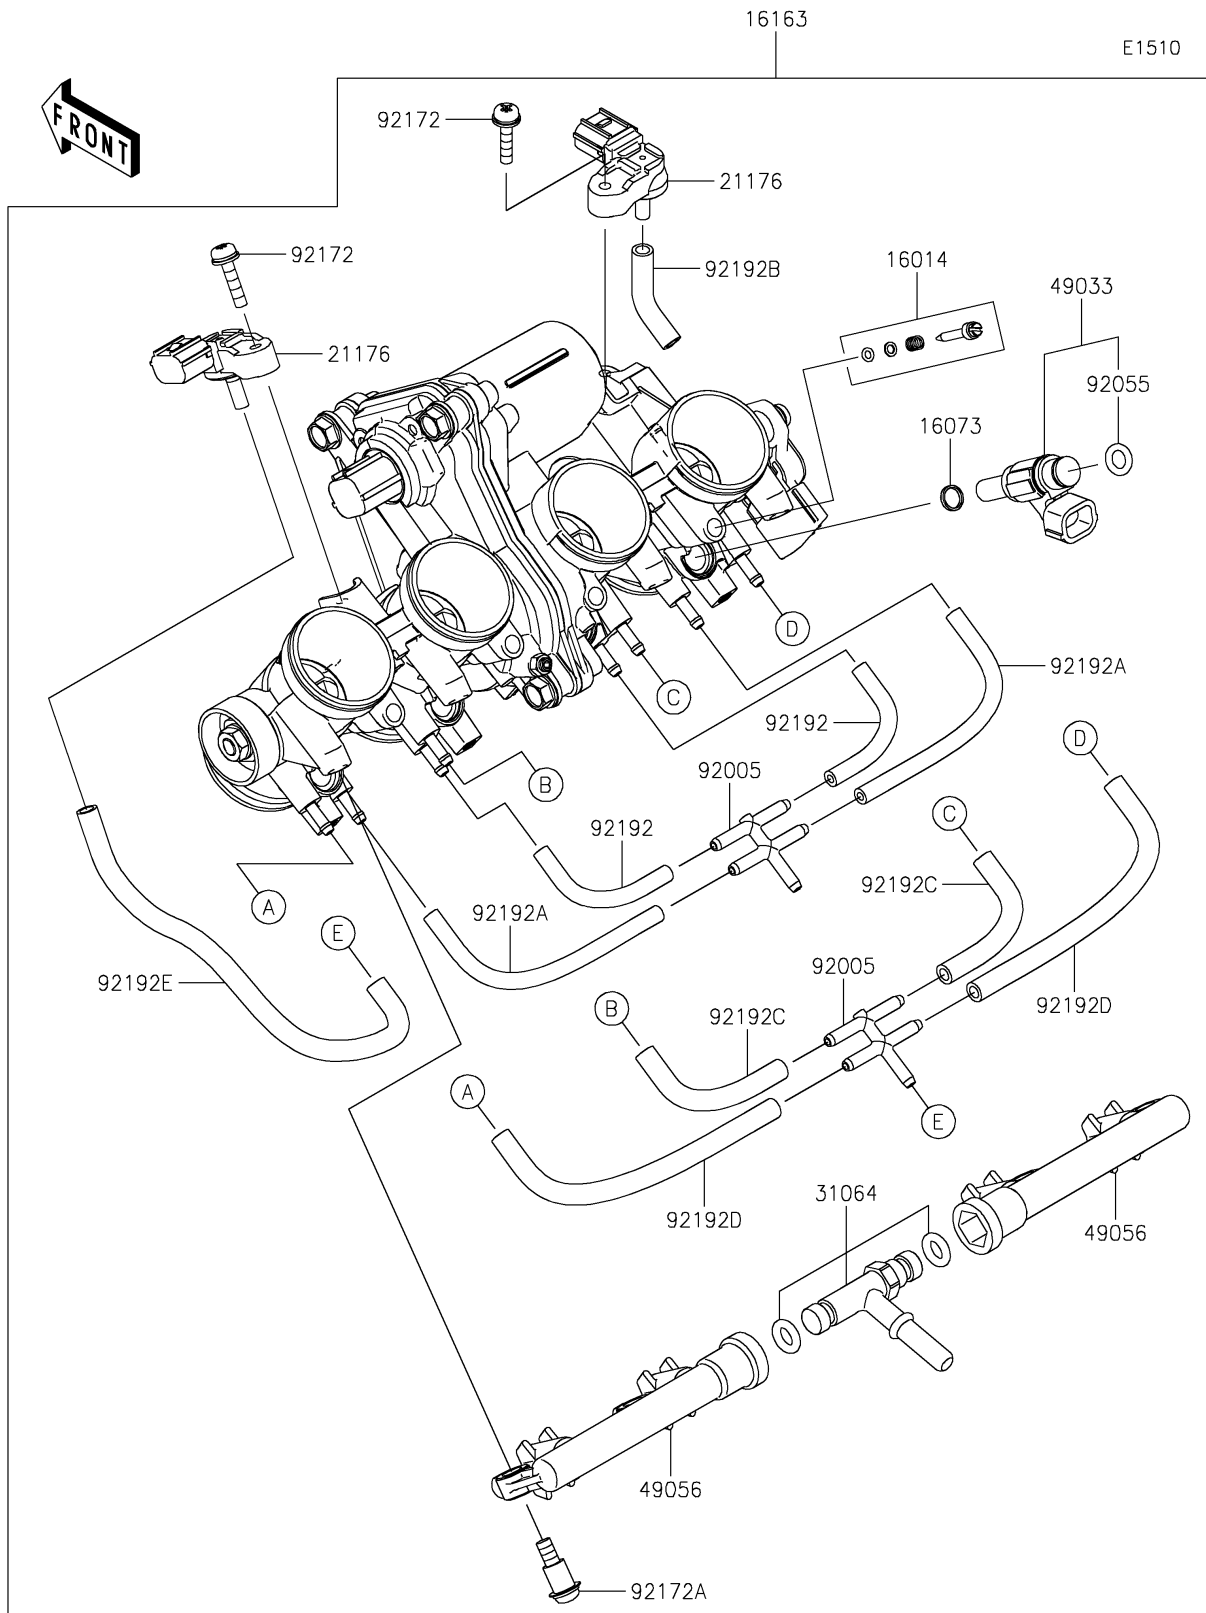

2024 Ninja ZX-4R ABS

PARTS DIAGRAM

Throttle

2024 Ninja ZX-4R ABS

PARTS LIST

Throttle

ITEM NAME

PART NUMBER

QUANTITY
