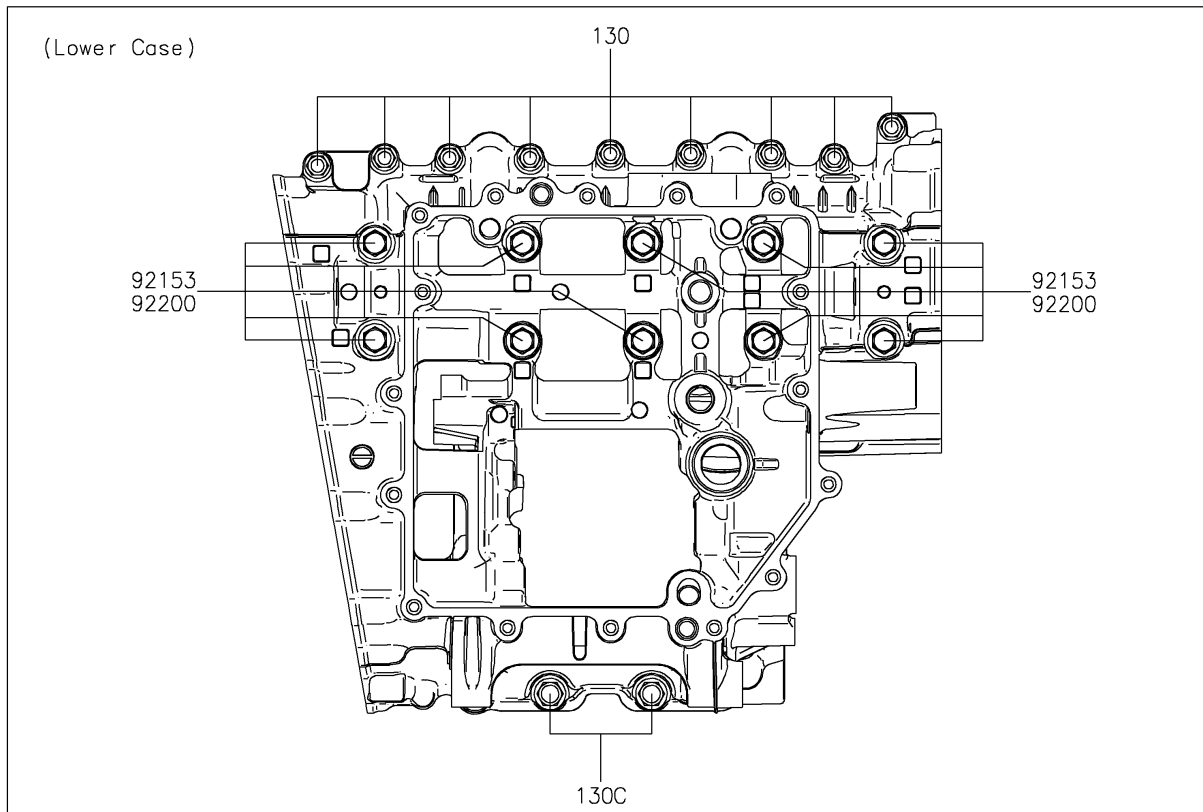

2024 Ninja ZX-4R ABS

PARTS DIAGRAM

Crankcase Bolt Pattern

E1412

2024 Ninja ZX-4R ABS

PARTS LIST

Crankcase Bolt Pattern

ITEM NAME

PART NUMBER

QUANTITY
