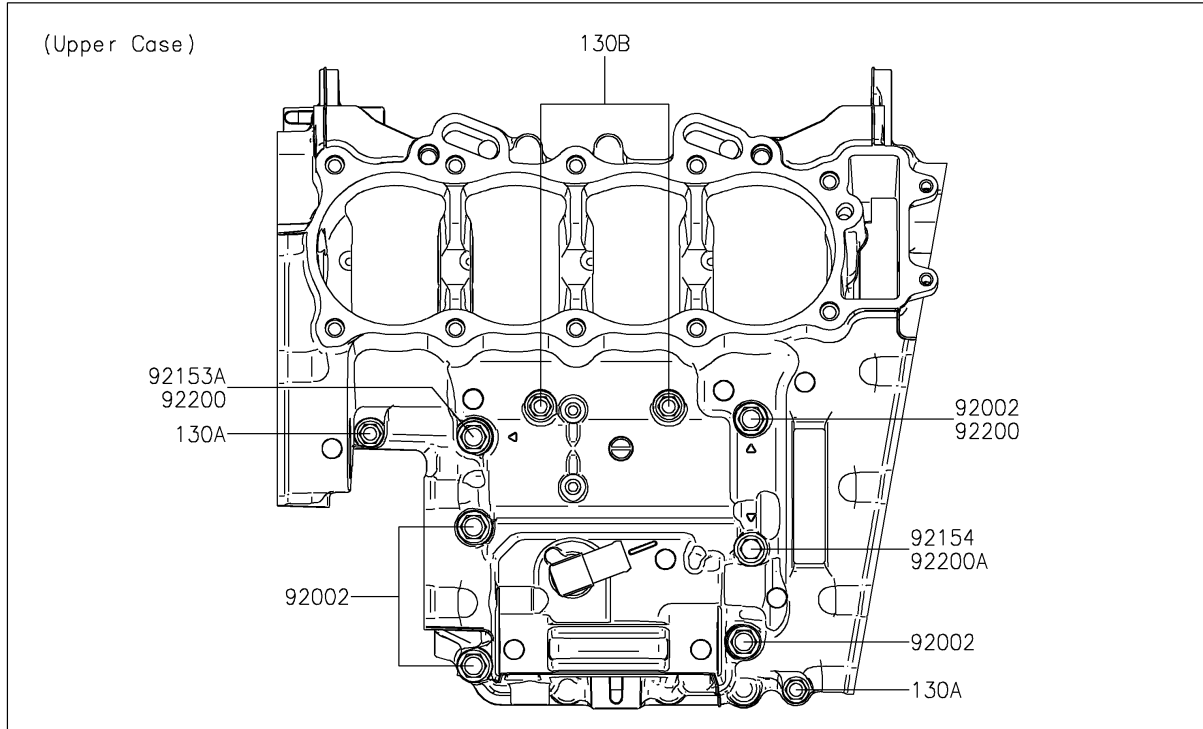

2024 Ninja ZX-4R ABS

PARTS DIAGRAM

Crankcase Bolt Pattern

E1412

2024 Ninja ZX-4R ABS

PARTS LIST

Crankcase Bolt Pattern

ITEM NAME

PART NUMBER

QUANTITY
