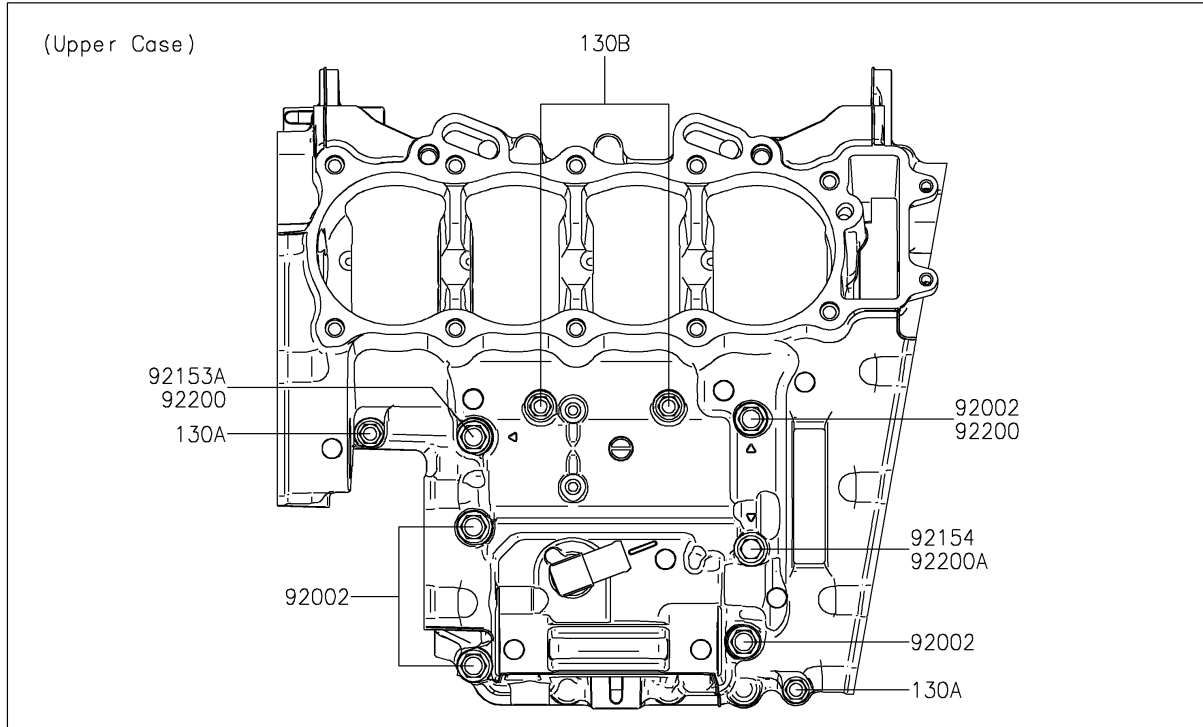

2023 Ninja ZX-4R ABS

PARTS DIAGRAM

Crankcase Bolt Pattern

E1412

2023 Ninja ZX-4R ABS

PARTS LIST

Crankcase Bolt Pattern

ITEM NAME

PART NUMBER

QUANTITY
