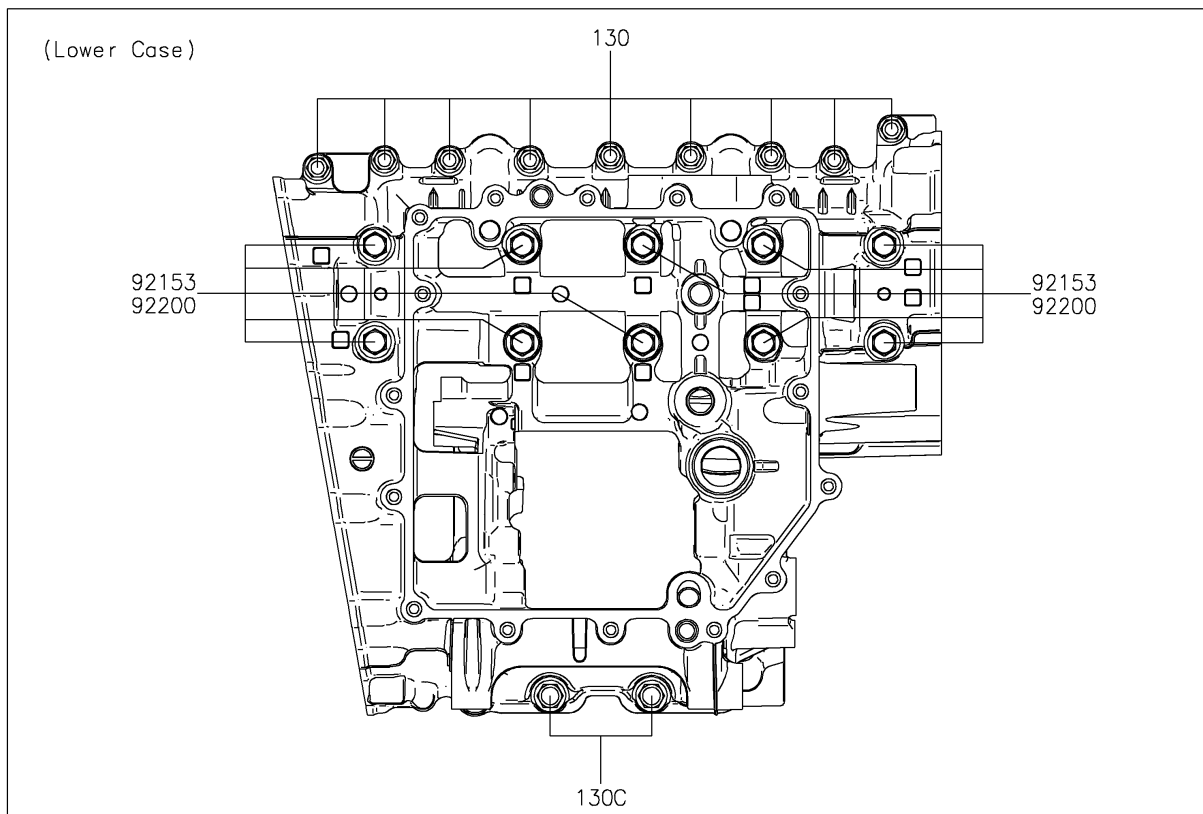

2023 Ninja ZX-4R ABS

PARTS DIAGRAM

Crankcase Bolt Pattern

E1412

2023 Ninja ZX-4R ABS

PARTS LIST

Crankcase Bolt Pattern

ITEM NAME

PART NUMBER

QUANTITY
