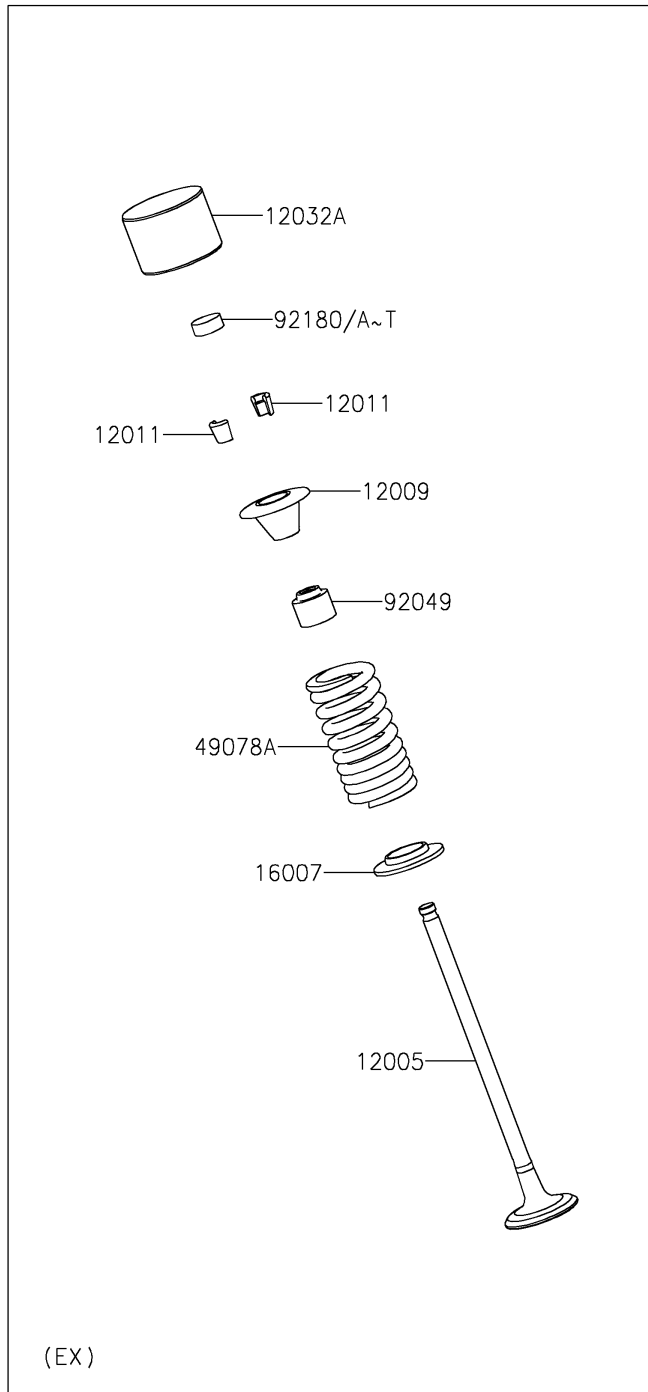

2024 Ninja ZX-4R ABS

PARTS DIAGRAM

Valve(s)

E1210

2024 Ninja ZX-4R ABS

PARTS LIST

Valve(s)

ITEM NAME

PART NUMBER

QUANTITY
