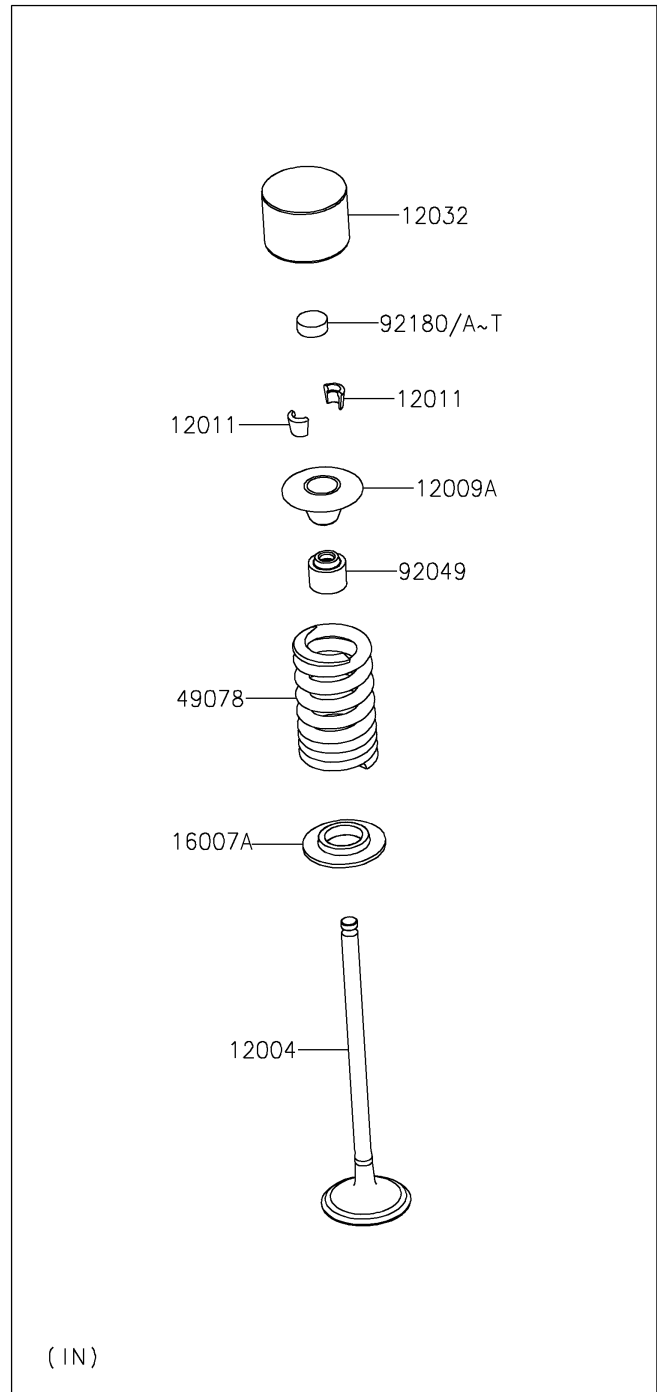

2024 Ninja ZX-4R ABS

PARTS DIAGRAM

Valve(s)

E1210

2024 Ninja ZX-4R ABS

PARTS LIST

Valve(s)

ITEM NAME

PART NUMBER

QUANTITY
