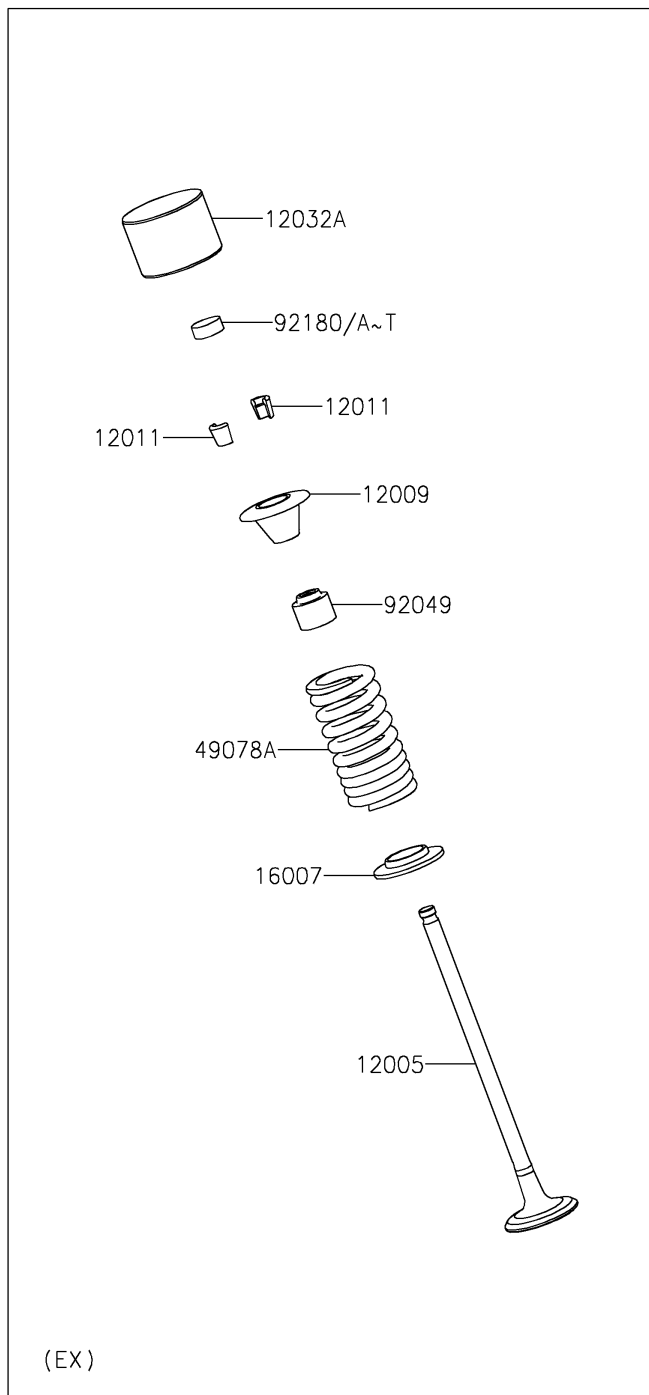

2023 Ninja ZX-4R ABS

PARTS DIAGRAM

Valve(s)

E1210

2023 Ninja ZX-4R ABS

PARTS LIST

Valve(s)

ITEM NAME

PART NUMBER

QUANTITY
