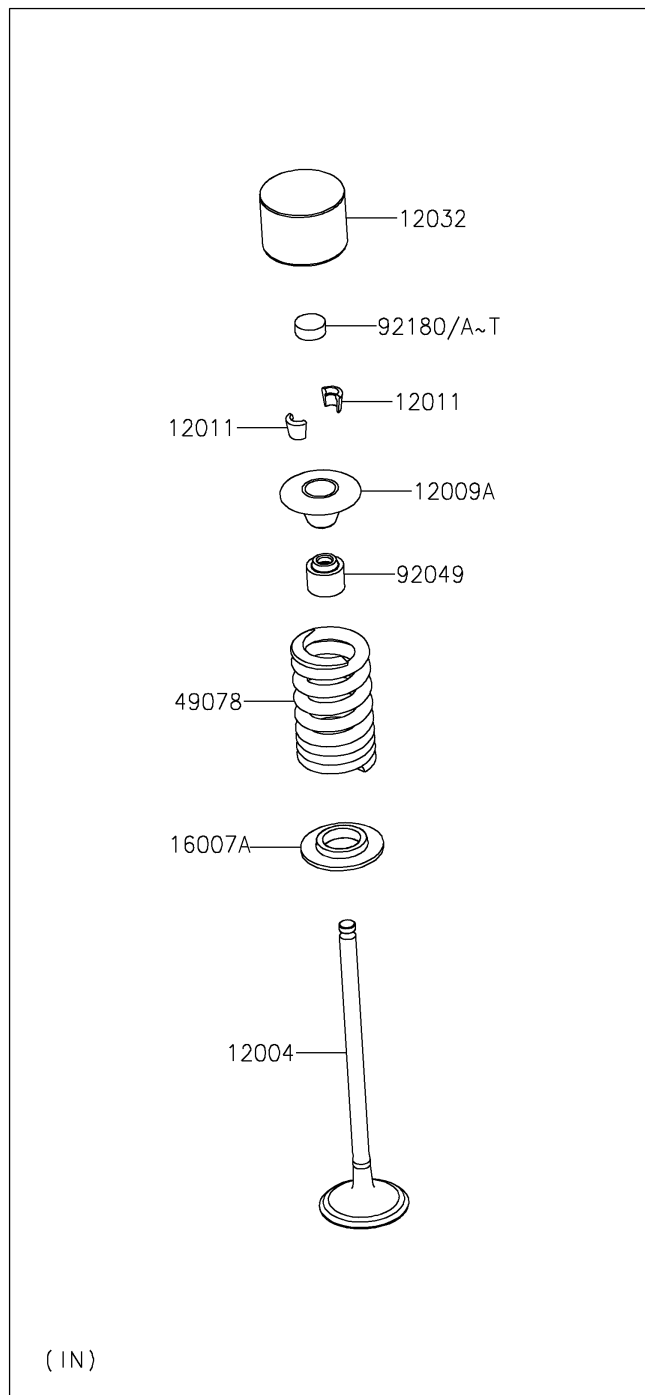

2023 Ninja ZX-4R ABS

PARTS DIAGRAM

Valve(s)

E1210

2023 Ninja ZX-4R ABS

PARTS LIST

Valve(s)

ITEM NAME

PART NUMBER

QUANTITY
