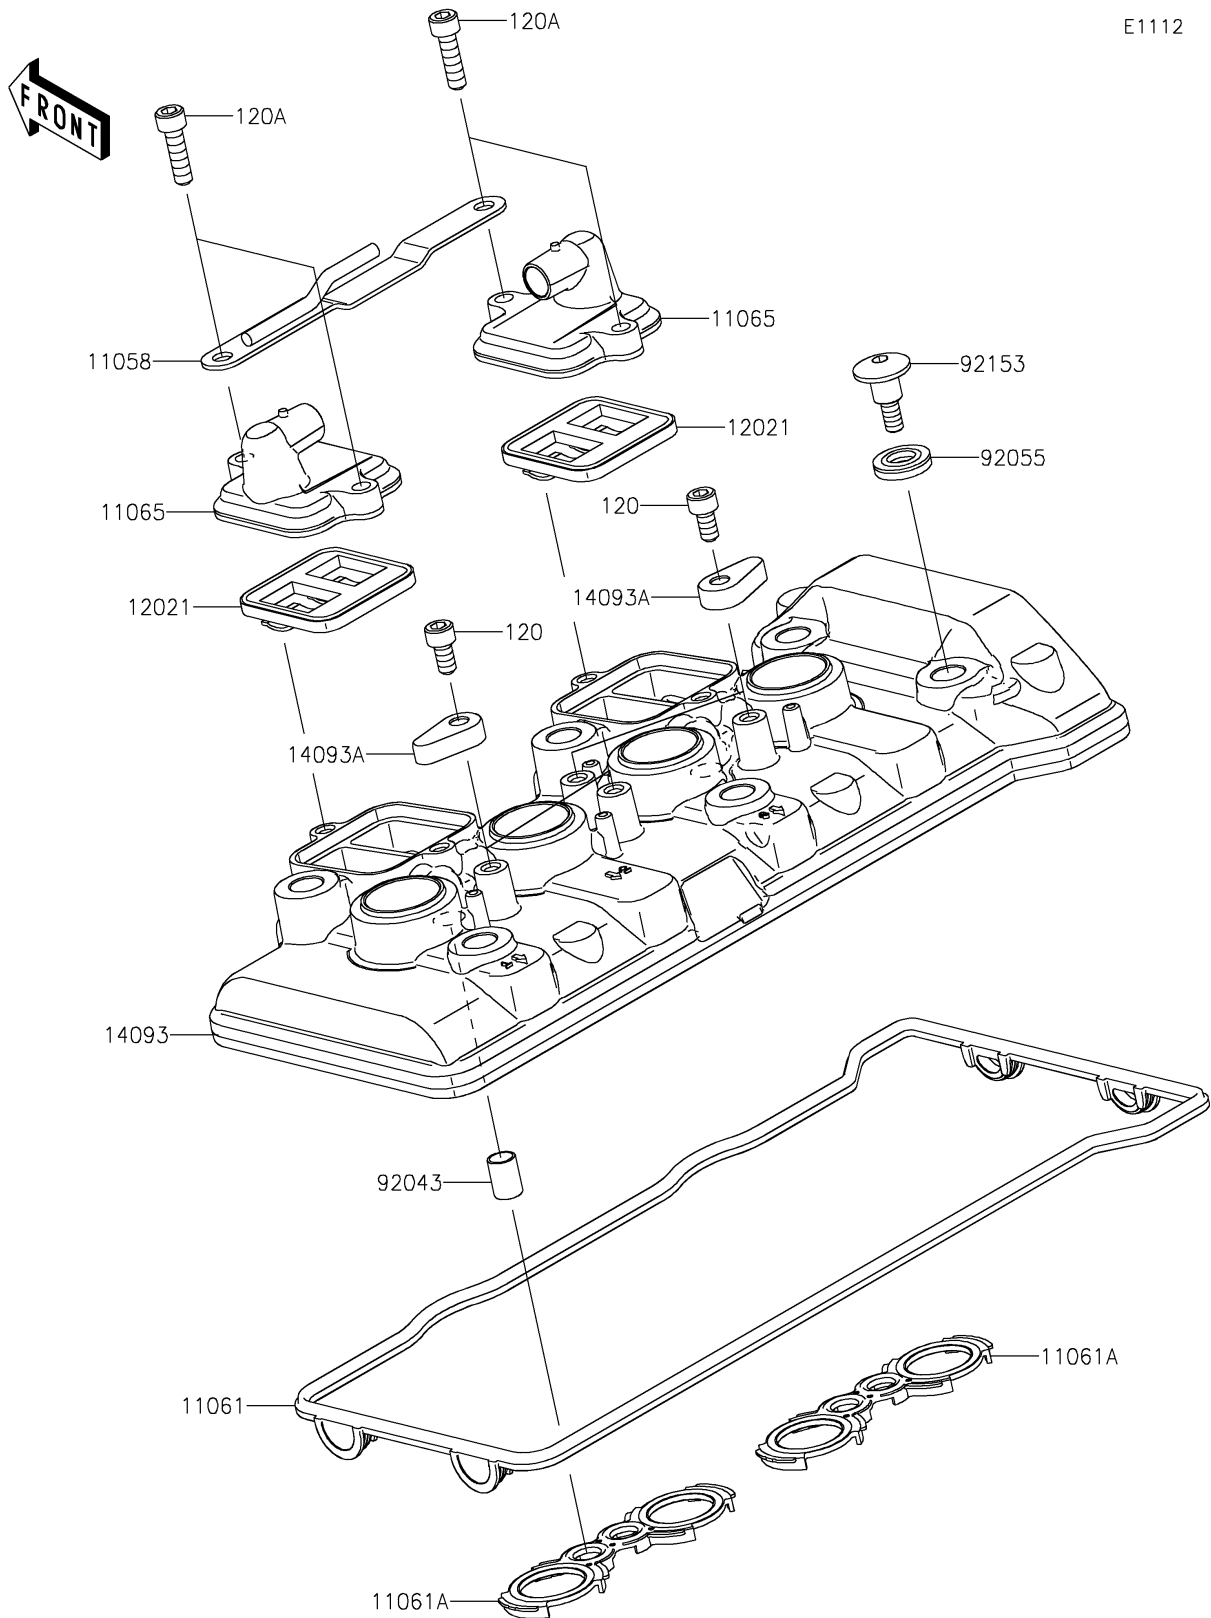

2024 Ninja ZX-4R ABS

PARTS DIAGRAM

Cylinder Head Cover

E1112

2024 Ninja ZX-4R ABS

PARTS LIST

Cylinder Head Cover

ITEM NAME

PART NUMBER

QUANTITY
