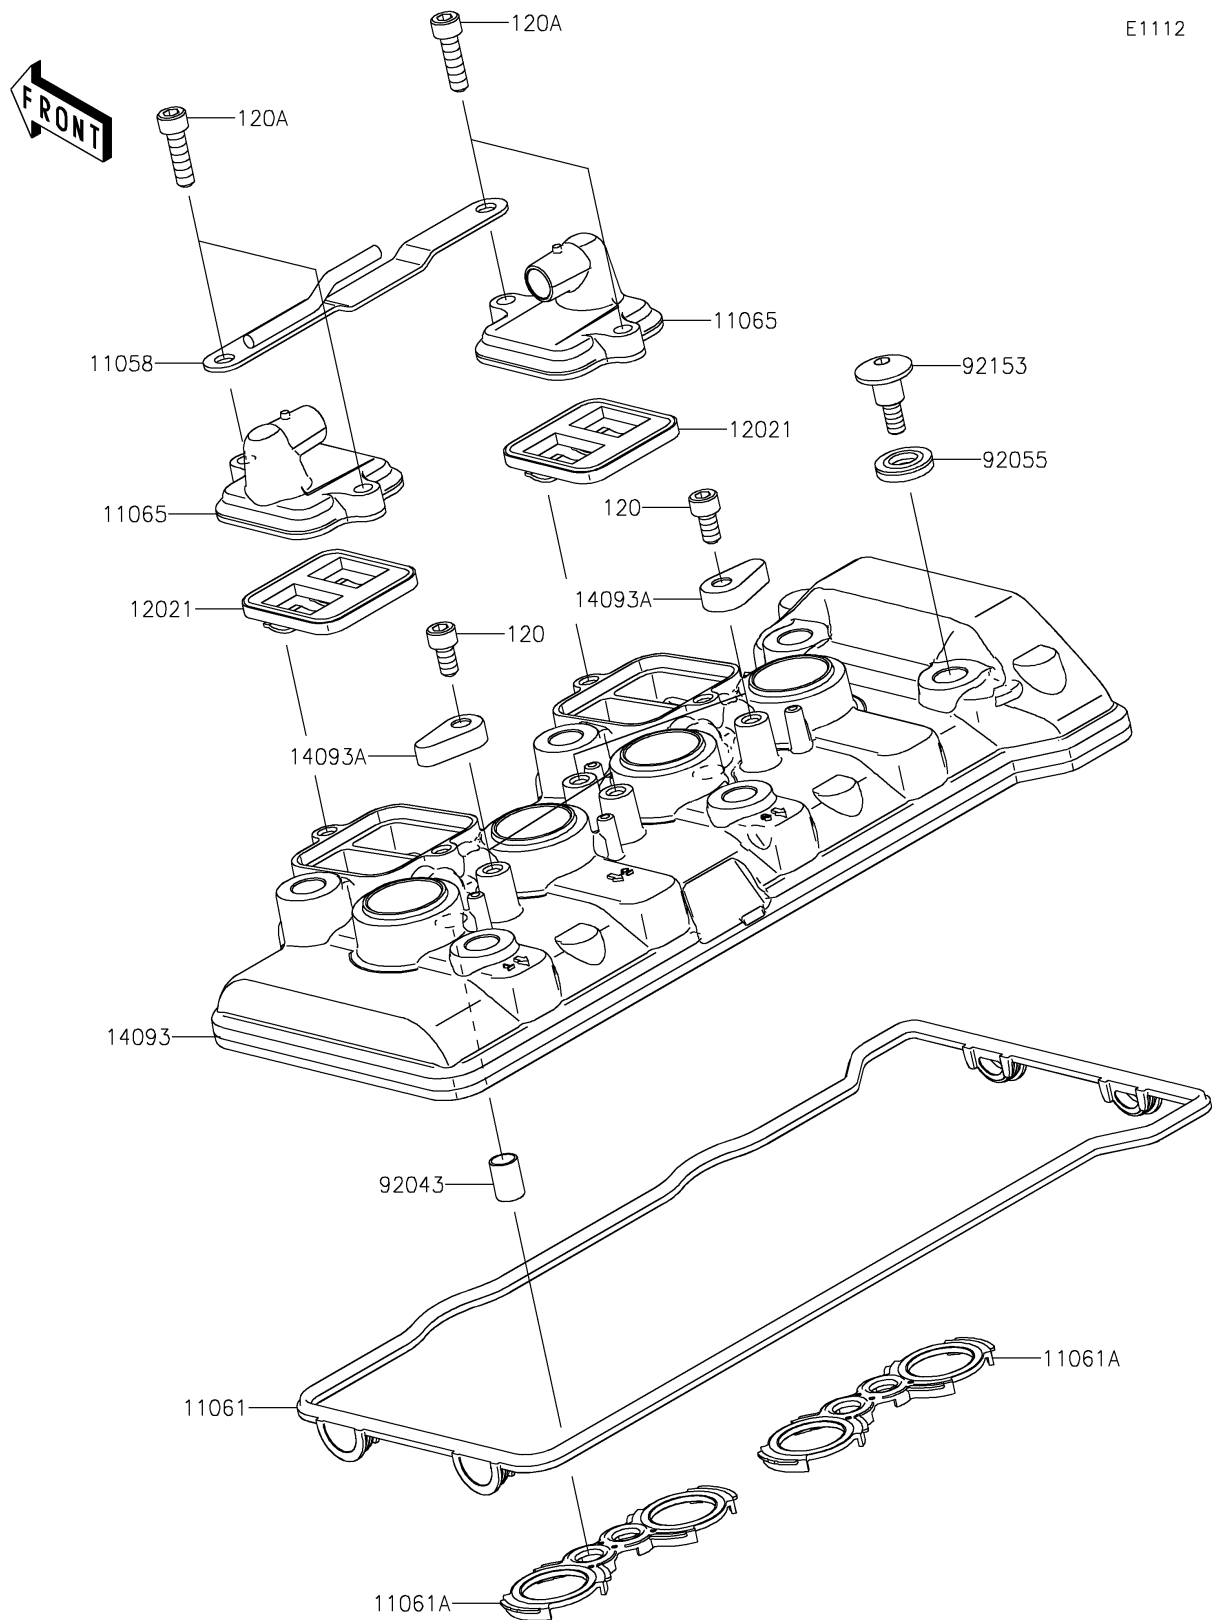

2024 NINJA® ZX™-4R ABS

PARTS DIAGRAM Cylinder Head Cover

E1112

2024 NINJA[®] ZX[™]-4R ABS

PARTS LIST

Cylinder Head Cover

ITEM NAME	PART NUMBER	QUANTITY
-----------	-------------	----------
