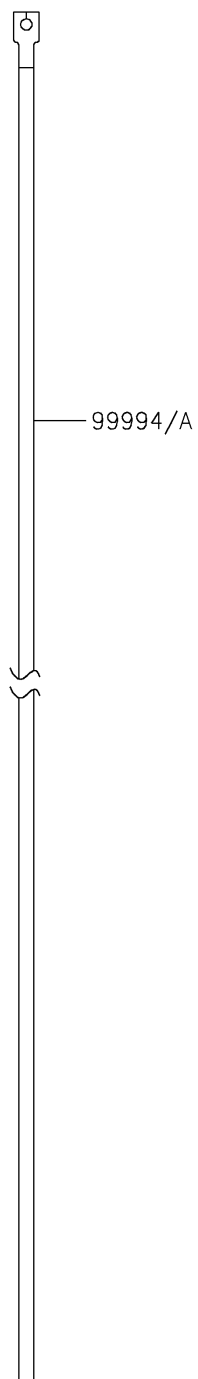

2024 Z H2 SE ABS

PARTS DIAGRAM

Accessory(Decals)

F2910H

2024 Z H2 SE ABS

PARTS LIST

Accessory(Decals)

ITEM NAME

PART NUMBER

QUANTITY
