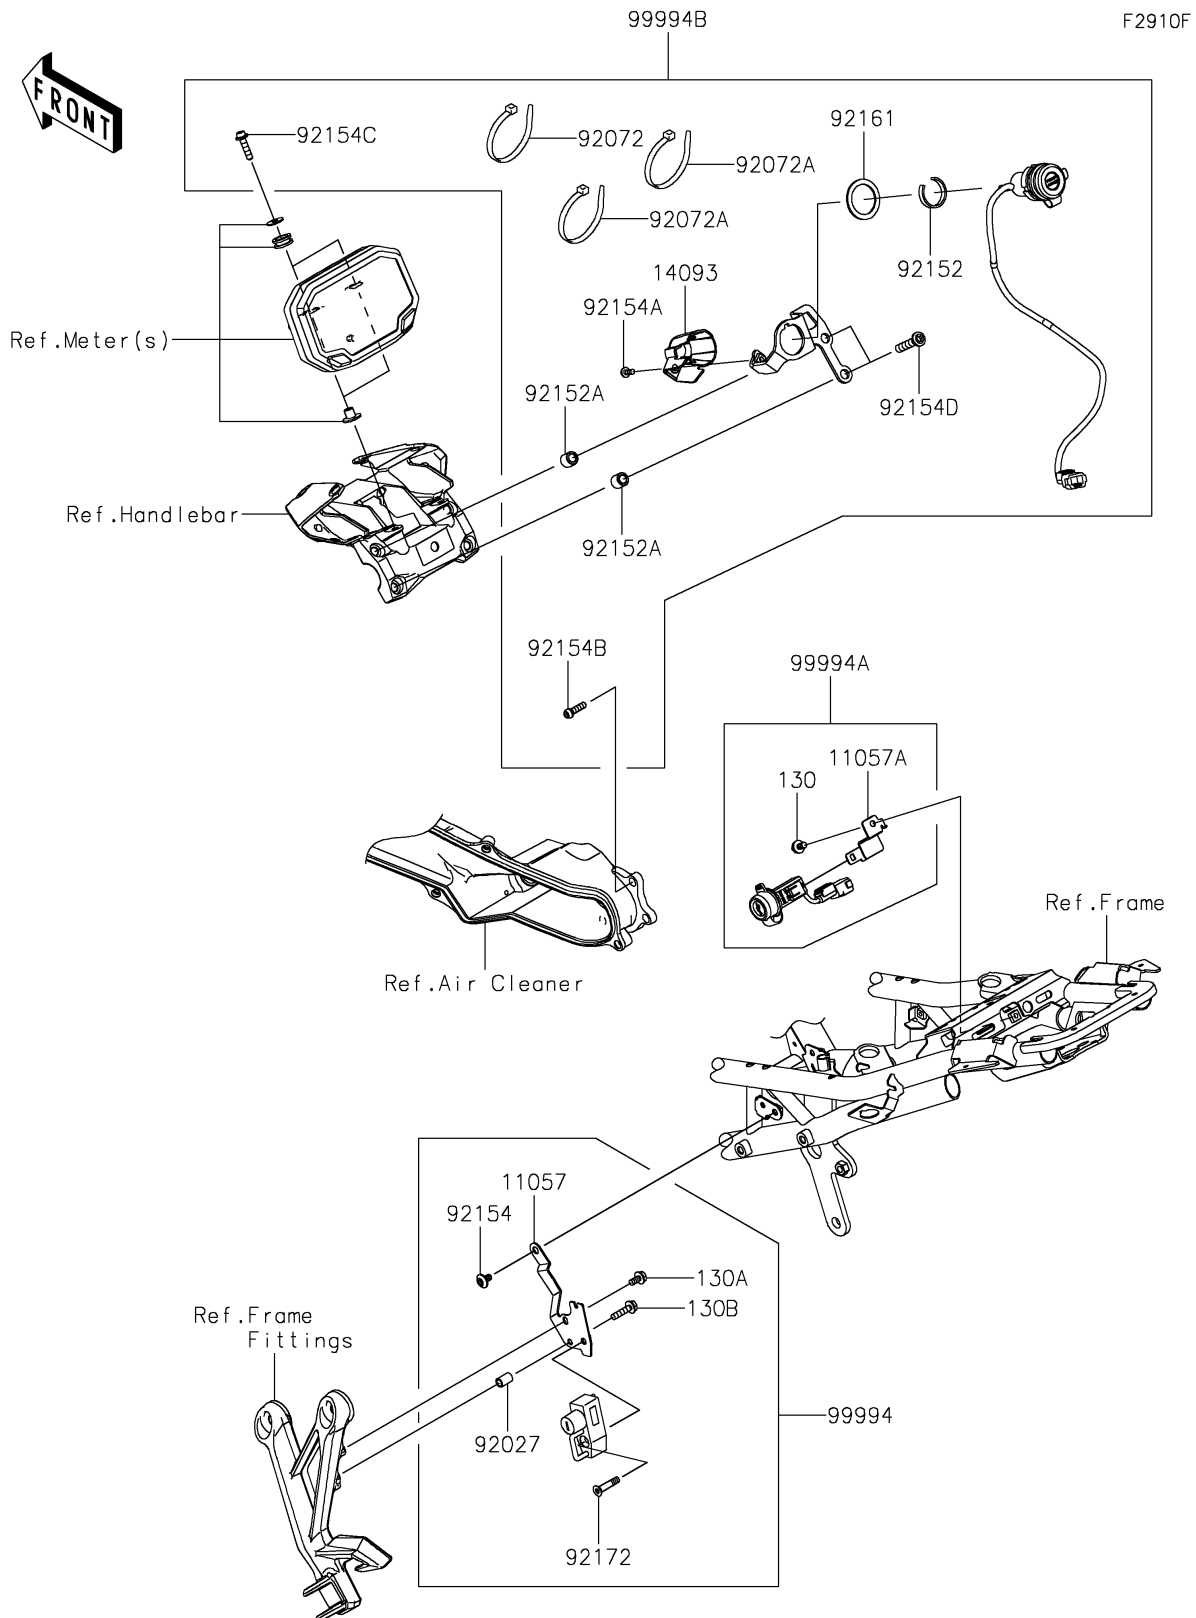

2026 Z H2 SE ABS

PARTS DIAGRAM

Accessory(Helmet Lock and DC Socket)

2026 Z H2 SE ABS

PARTS LIST

Accessory(Helmet Lock and DC Socket)

ITEM NAME

PART NUMBER

QUANTITY
