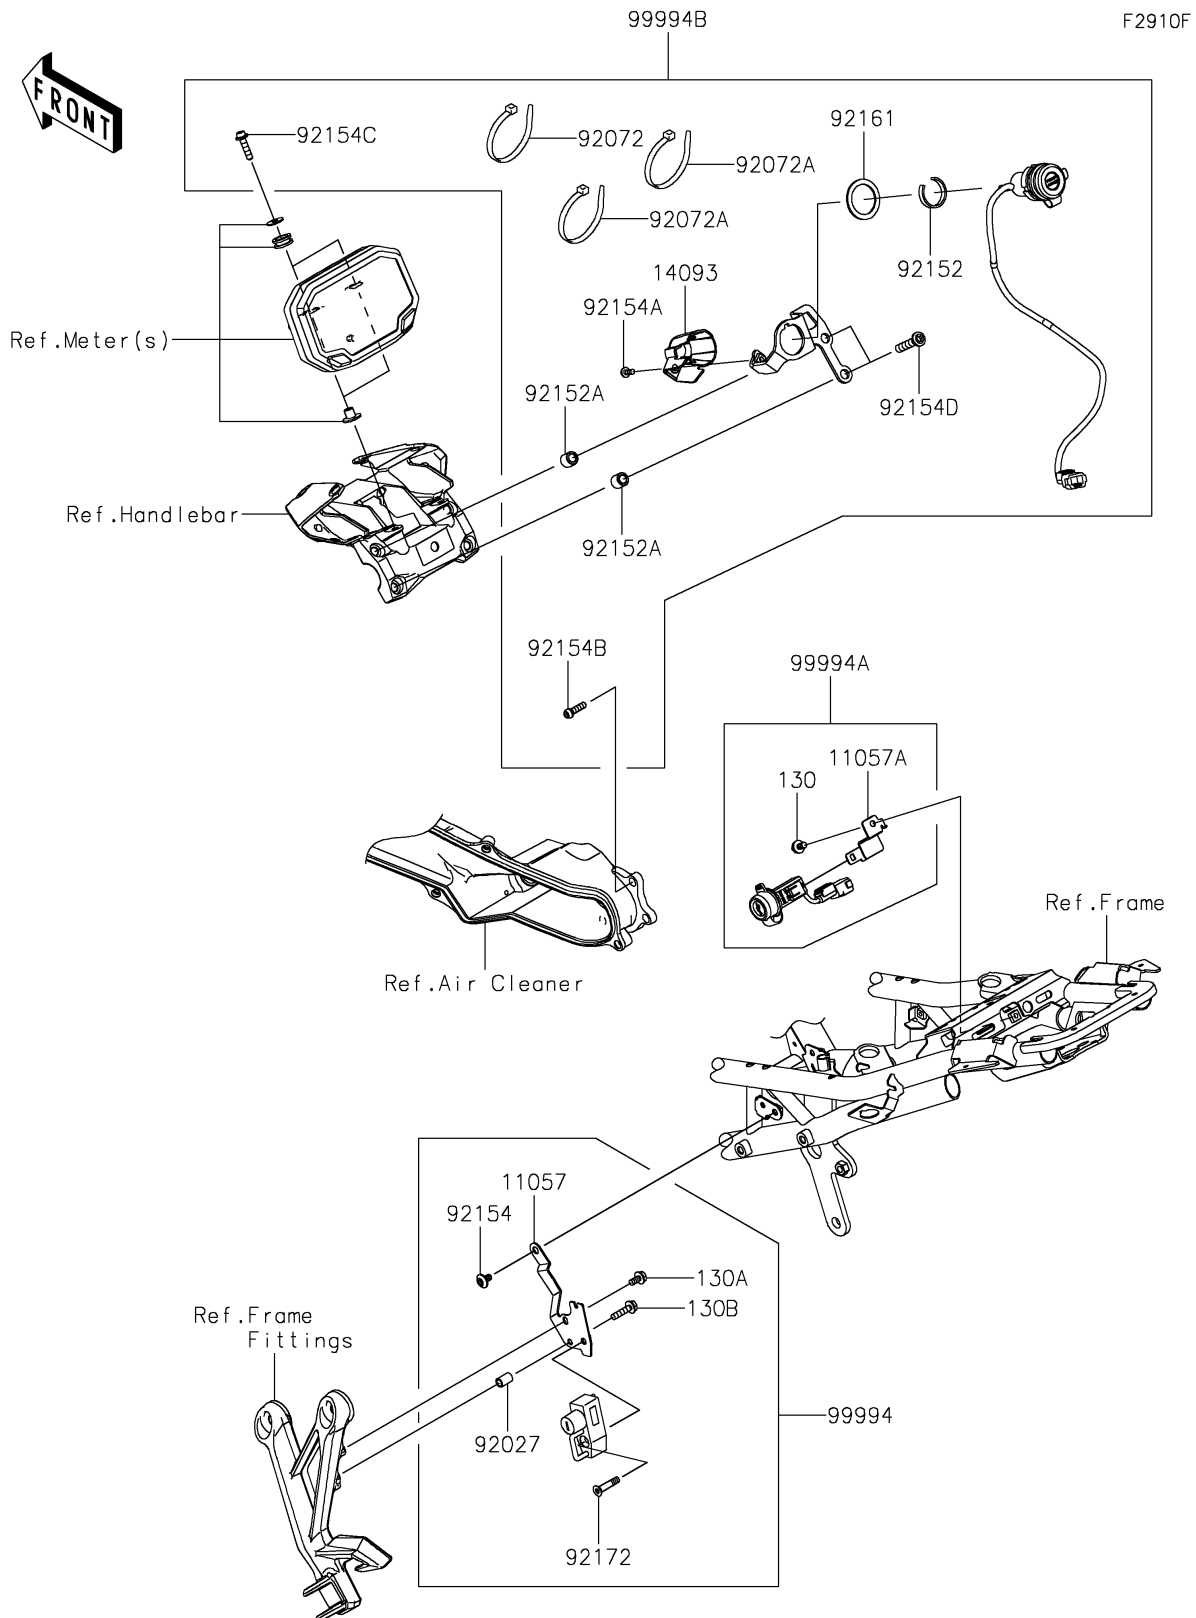

2024 Z H2 SE

PARTS DIAGRAM

Accessory(Helmet Lock and DC Socket)

2024 Z H2 SE

PARTS LIST

Accessory(Helmet Lock and DC Socket)

ITEM NAME

PART NUMBER

QUANTITY
