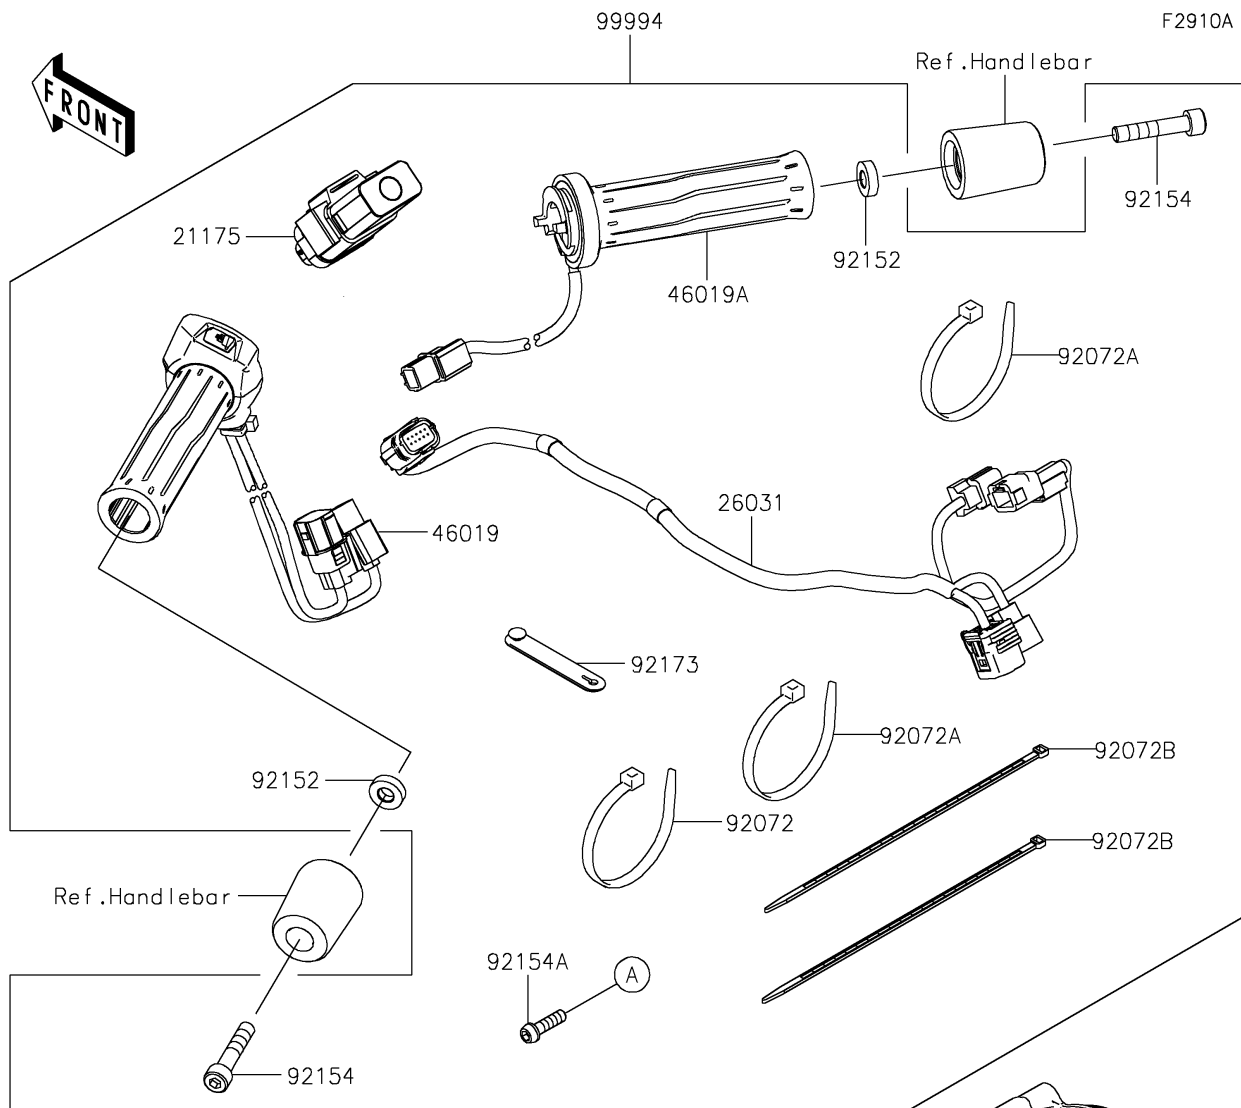

2026 Z H2 SE ABS

PARTS DIAGRAM

Accessory(Grip Heater)

2026 Z H2 SE ABS

PARTS LIST

Accessory(Grip Heater)

ITEM NAME

PART NUMBER

QUANTITY
