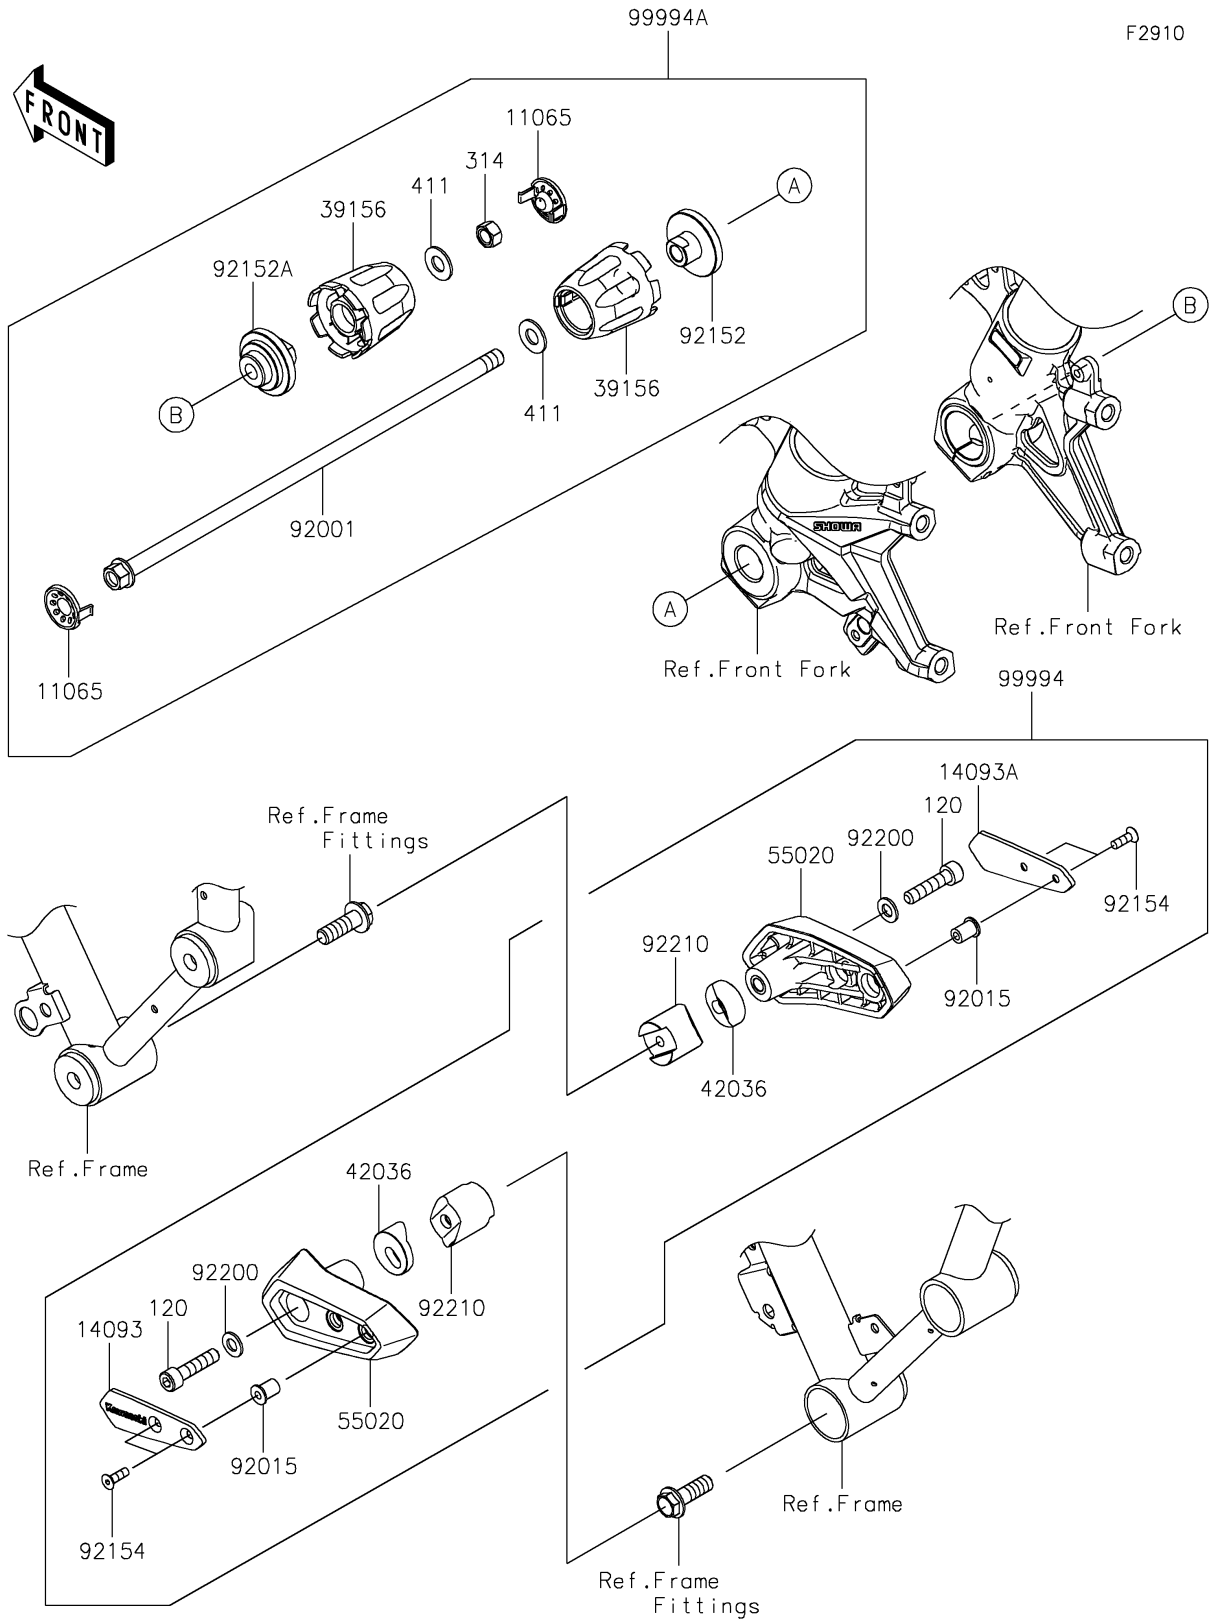

2023 Z H2 SE

PARTS DIAGRAM

Accessory(Slider)

2023 Z H2 SE

PARTS LIST

Accessory(Slider)

ITEM NAME	PART NUMBER	QUANTITY
CAP,B.SILVER (Ref # 11065)	11065-1313-54N	2
COVER,SLIDER,LH (Ref # 14093)	14093-0350	1
COVER,SLIDER,RH (Ref # 14093A)	14093-0351	1
PAD,AXLE SLIDER (Ref # 39156)	39156-2212	2
SLEEVE (Ref # 42036)	42036-0848	2
GUARD (Ref # 55020)	55020-1997	2
BOLT,FLANGED,10X325 (Ref # 92001)	92001-1654	1
NUT,WELL,5MM (Ref # 92015)	92015-1757	4
COLLAR,LH (Ref # 92152)	92152-2647	1
COLLAR,RH (Ref # 92152A)	92152-2648	1
BOLT,SOCKET,5X16 (Ref # 92154)	92154-1014	4
WASHER,8.4X16X1.6 (Ref # 92200)	92200-0807	2
NUT (Ref # 92210)	92210-1751	2
FRAME SLIDER (Ref # 99994)	99994-1384	1
FRONT AXLE SLIDER (Ref # 99994A)	99994-1385	1
BOLT-SOCKET,8X35 (Ref # 120)	120CB0835	2
NUT-HEX-FINE,10MM (Ref # 314)	314BA1000	1
WASHER-PLAIN,10MM (Ref # 411)	411AA1000	2