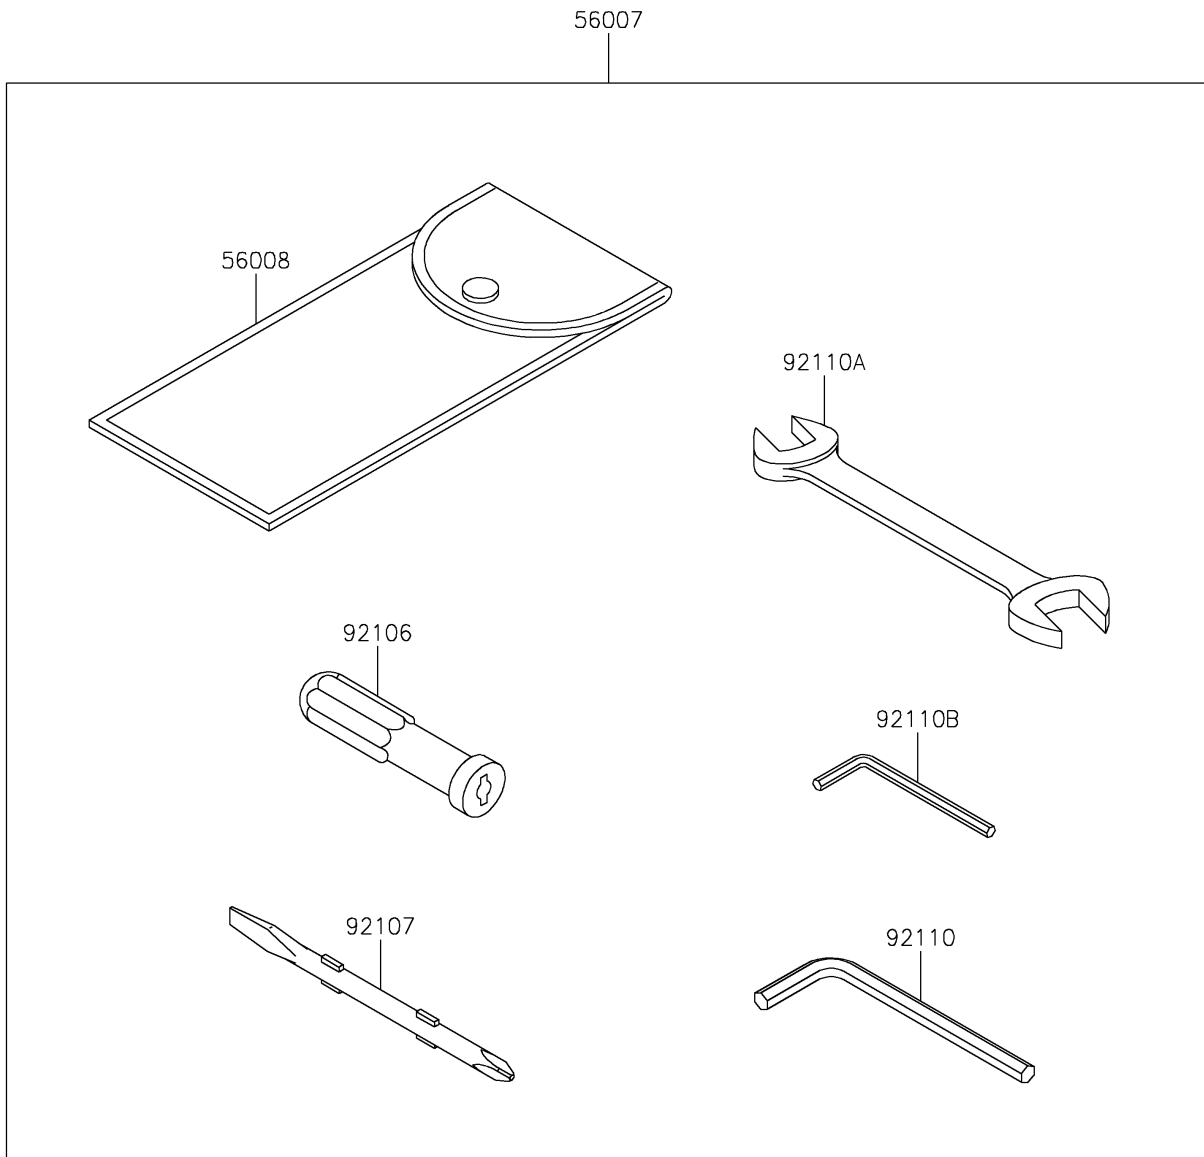

2022 Z H2 SE

PARTS DIAGRAM

Owner's Tools

F2810

2022 Z H2 SE

PARTS LIST

Owner's Tools

ITEM NAME	PART NUMBER	QUANTITY
TOOL-KIT (Ref # 56007)	56007-0186	1
BAG,TOOL (Ref # 56008)	56008-1075	1
GASKET-LIQUID,TB1211F,CLEAR (Ref # 92104)	92104-0004	1
GASKET-LIQUID,TB1216B,BLACK (Ref # 92104A)	92104-1064	1
GRIP-SCREW DRIVER (Ref # 92106)	92106-1001	1
TOOL-DRIVER,#2PHILLIPS&SLOT (Ref # 92107)	92107-1051	1
TOOL-WRENCH,ALLEN,5MM (Ref # 92110)	92110-1015	1
TOOL-WRENCH,OPEN END,14X17 (Ref # 92110A)	92110-1153	1
TOOL-WRENCH,ALLEN,4MM (Ref # 92110B)	92110-3703	1