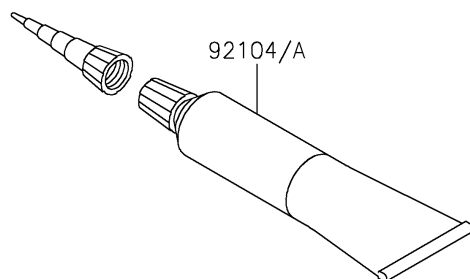

2022 Z H2 SE

PARTS DIAGRAM

Owner's Tools

F2810

2022 Z H2 SE

PARTS LIST

Owner's Tools

ITEM NAME	PART NUMBER	QUANTITY
TOOL-KIT (Ref # 56007)	56007-0186	1
BAG,TOOL (Ref # 56008)	56008-1075	1
GASKET-LIQUID,TB1211F,CLEAR (Ref # 92104)	92104-0004	1
GASKET-LIQUID,TB1216B,BLACK (Ref # 92104A)	92104-1064	1
GRIP-SCREW DRIVER (Ref # 92106)	92106-1001	1
TOOL-DRIVER,#2PHILLIPS&SLOT (Ref # 92107)	92107-1051	1
TOOL-WRENCH,ALLEN,5MM (Ref # 92110)	92110-1015	1
TOOL-WRENCH,OPEN END,14X17 (Ref # 92110A)	92110-1153	1
TOOL-WRENCH,ALLEN,4MM (Ref # 92110B)	92110-3703	1