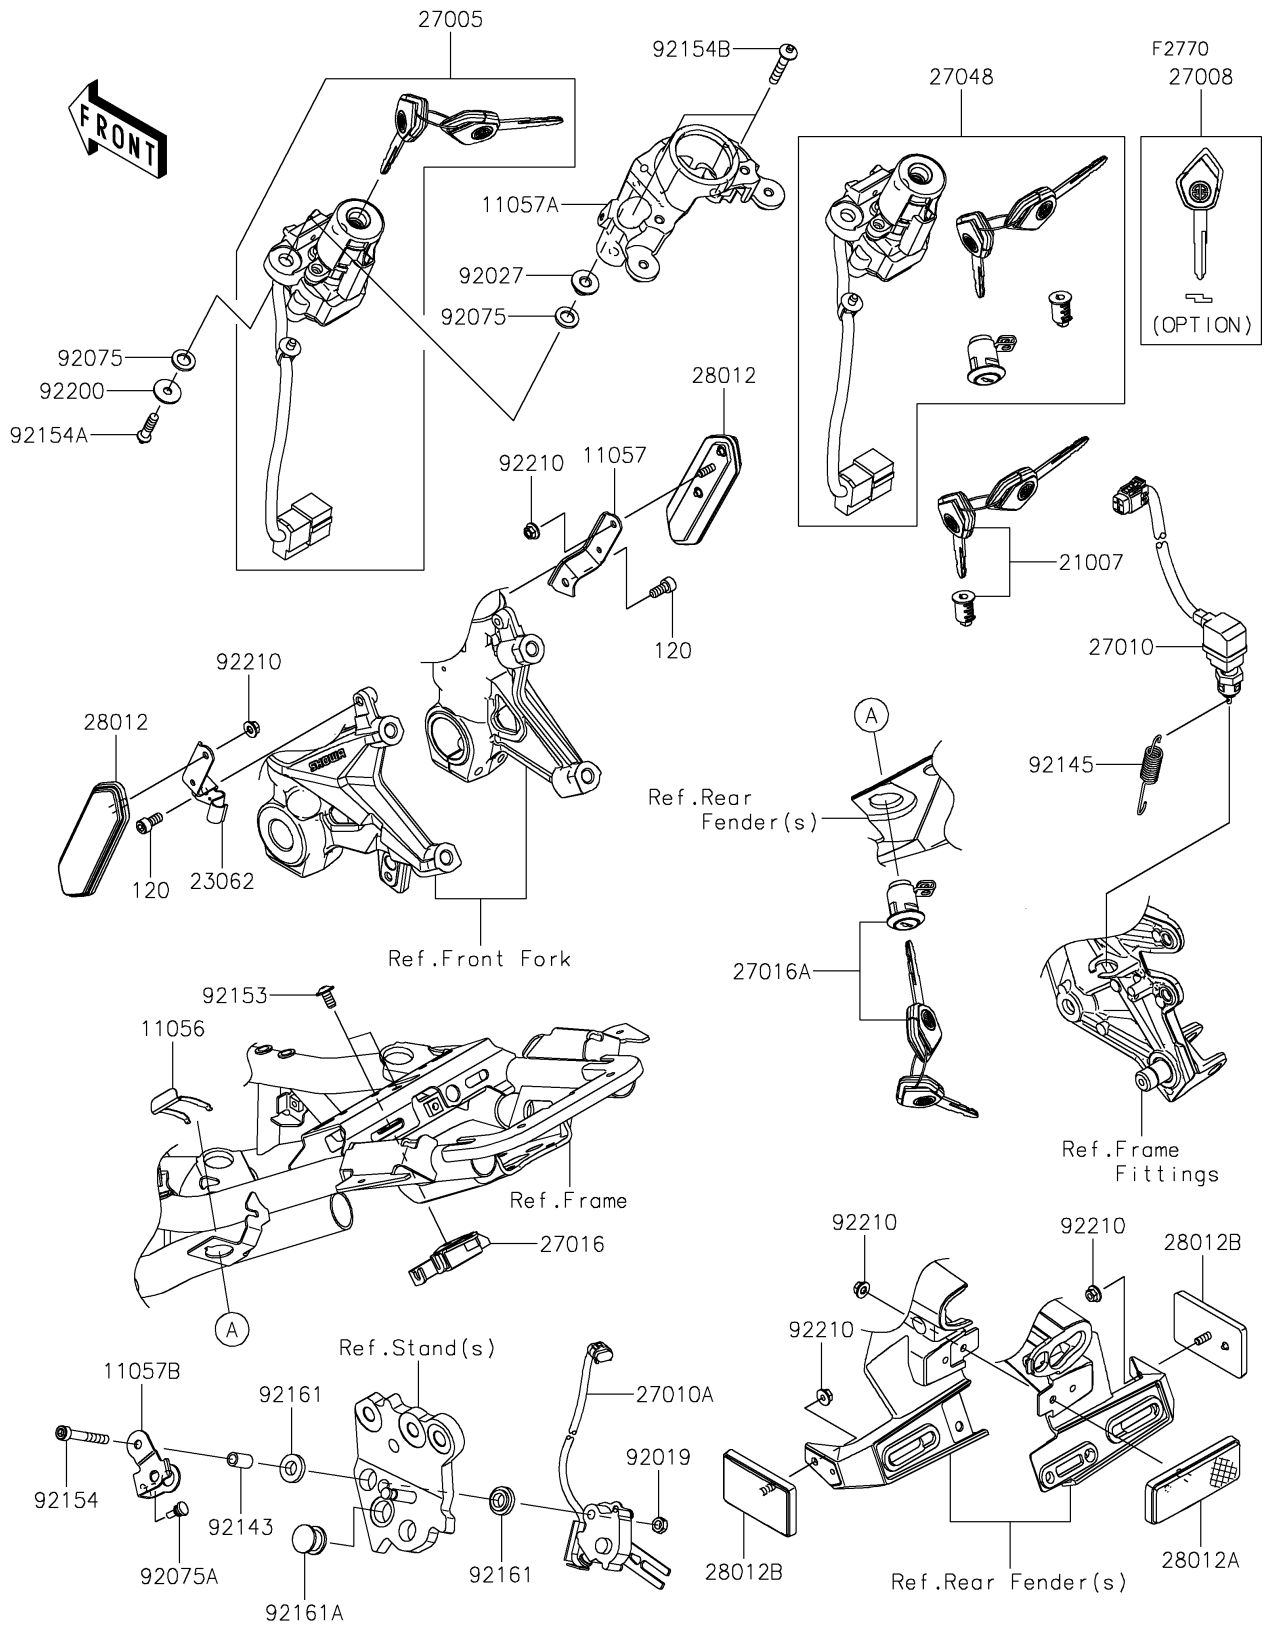

2026 Z H2 SE ABS

PARTS DIAGRAM

Ignition Switch/Locks/Reflectors

2026 Z H2 SE ABS

PARTS LIST

Ignition Switch/Locks/Reflectors

ITEM NAME

PART NUMBER

QUANTITY
