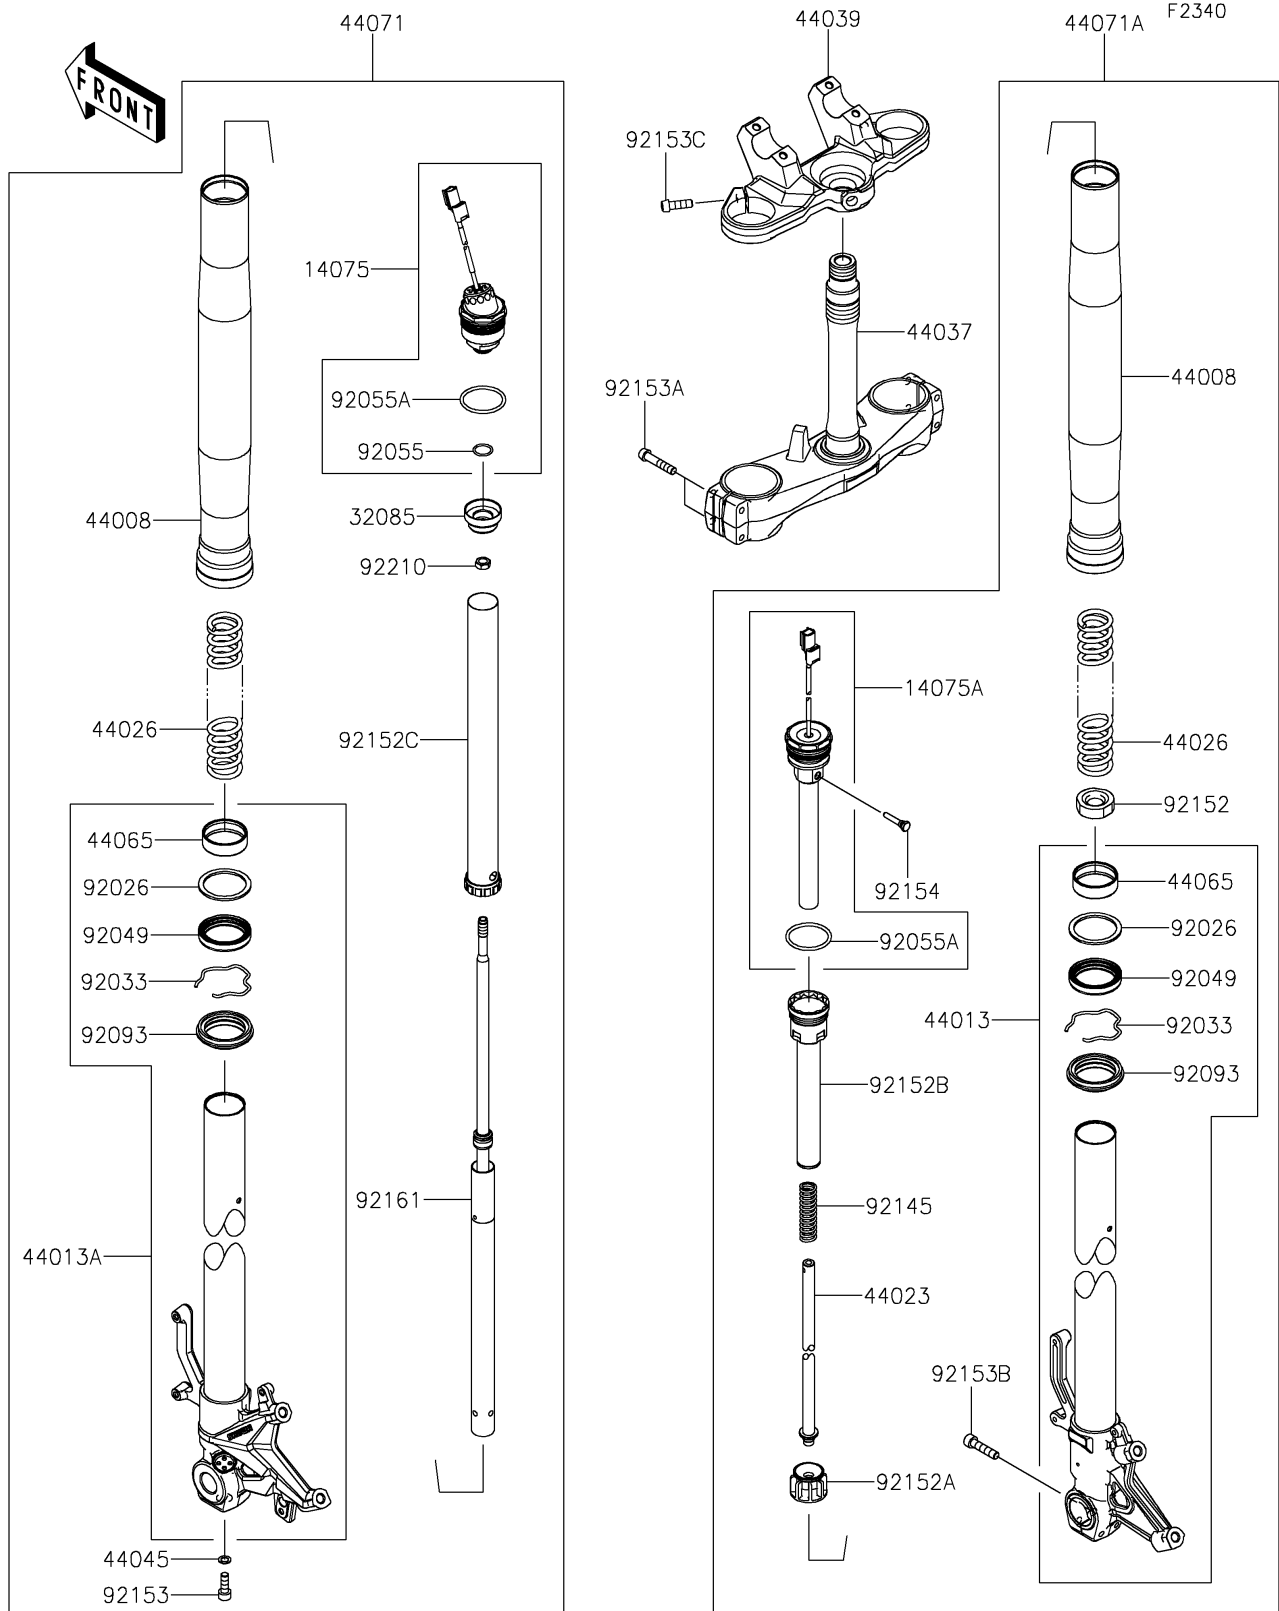

2023 Z H2 SE

PARTS DIAGRAM

Front Fork