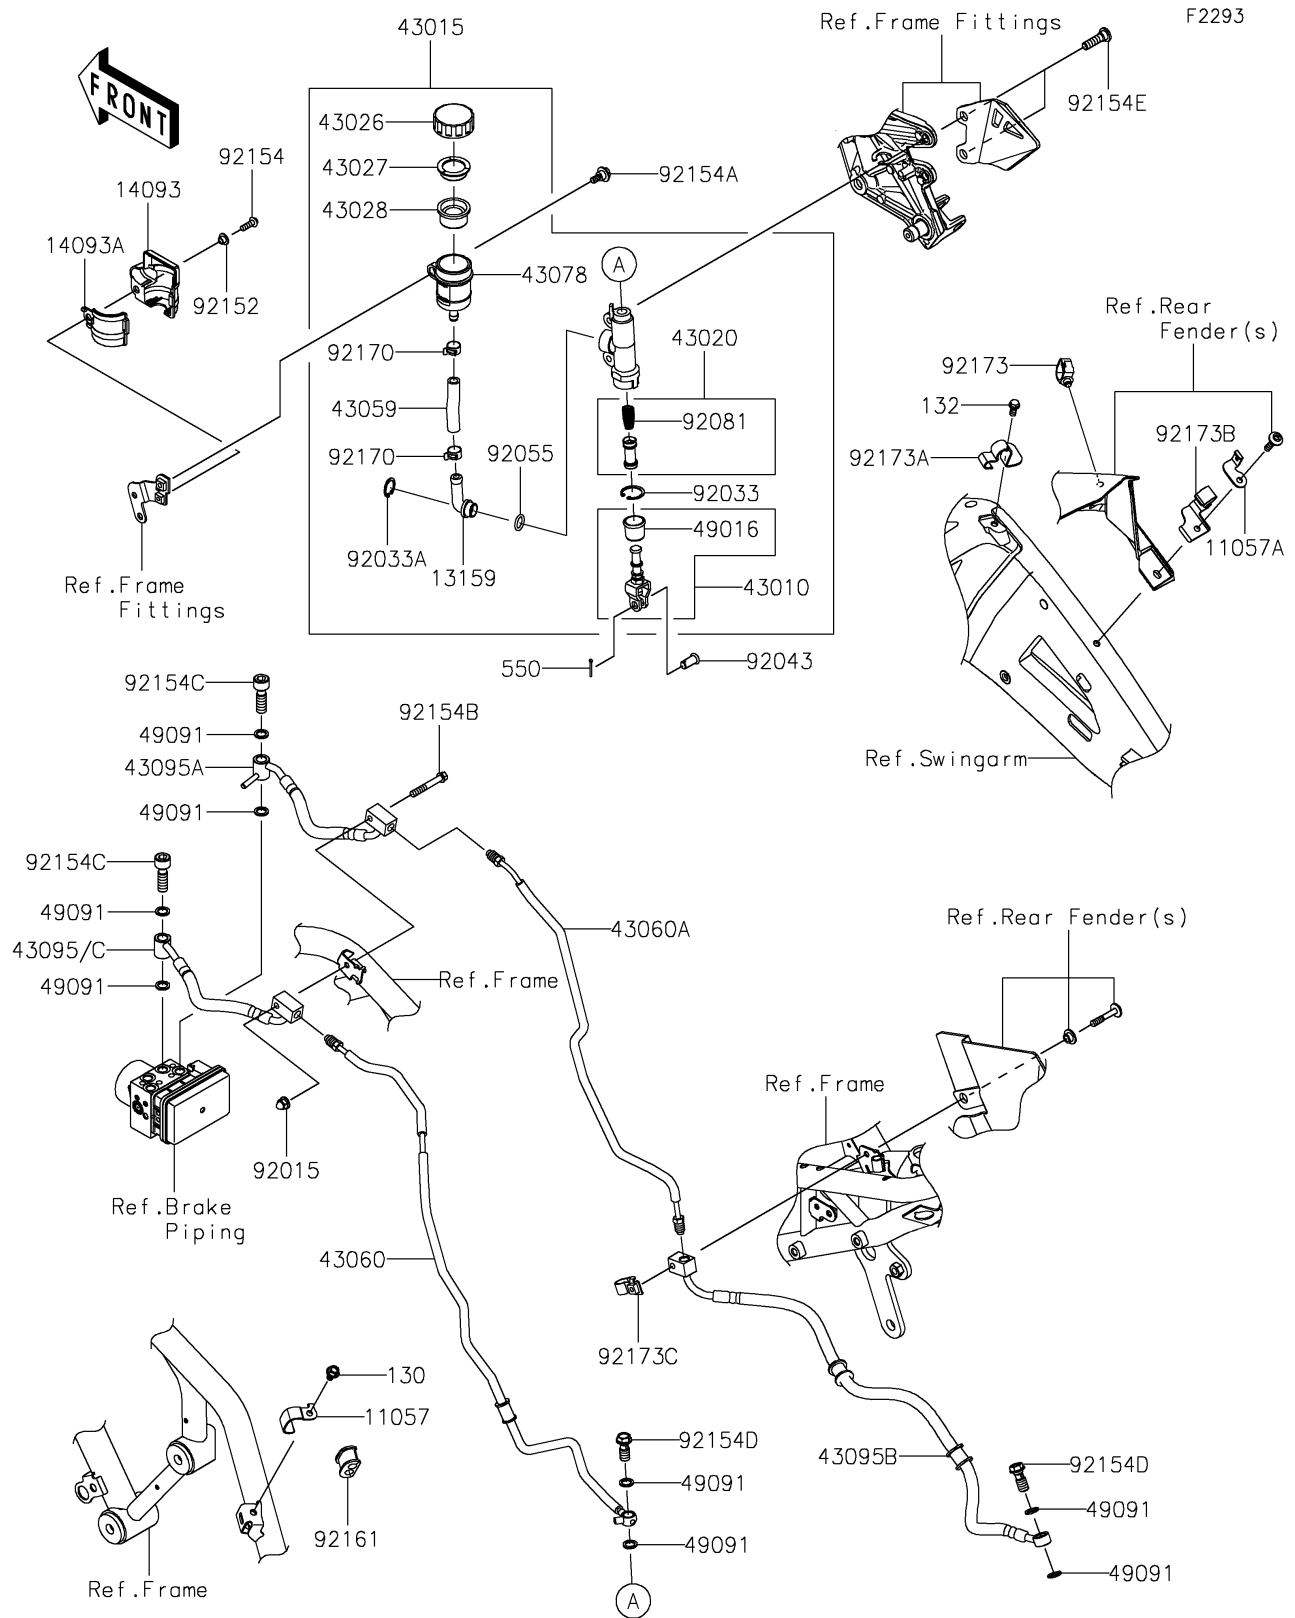

2024 Z H2 SE ABS

PARTS DIAGRAM

Rear Master Cylinder

2024 Z H2 SE ABS

PARTS LIST

Rear Master Cylinder

ITEM NAME	PART NUMBER	QUANTITY
-----------	-------------	----------
