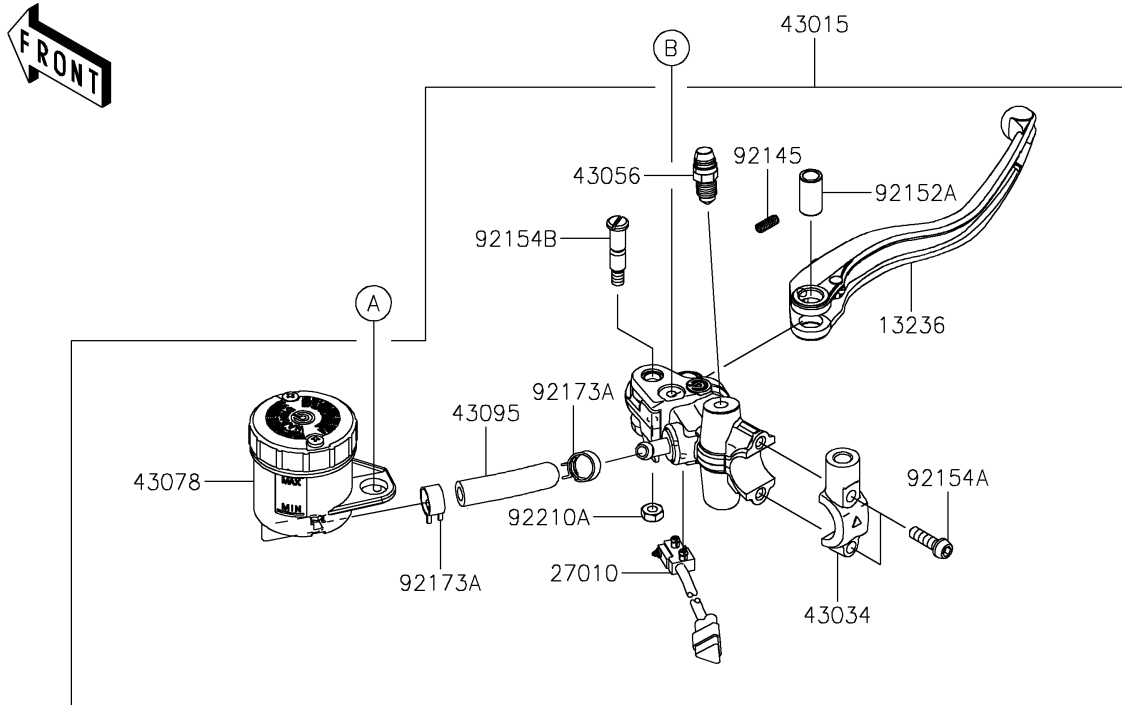

2026 Z H2 SE ABS

PARTS DIAGRAM

Front Master Cylinder

F2291

2026 Z H2 SE ABS

PARTS LIST

Front Master Cylinder

ITEM NAME

PART NUMBER

QUANTITY
