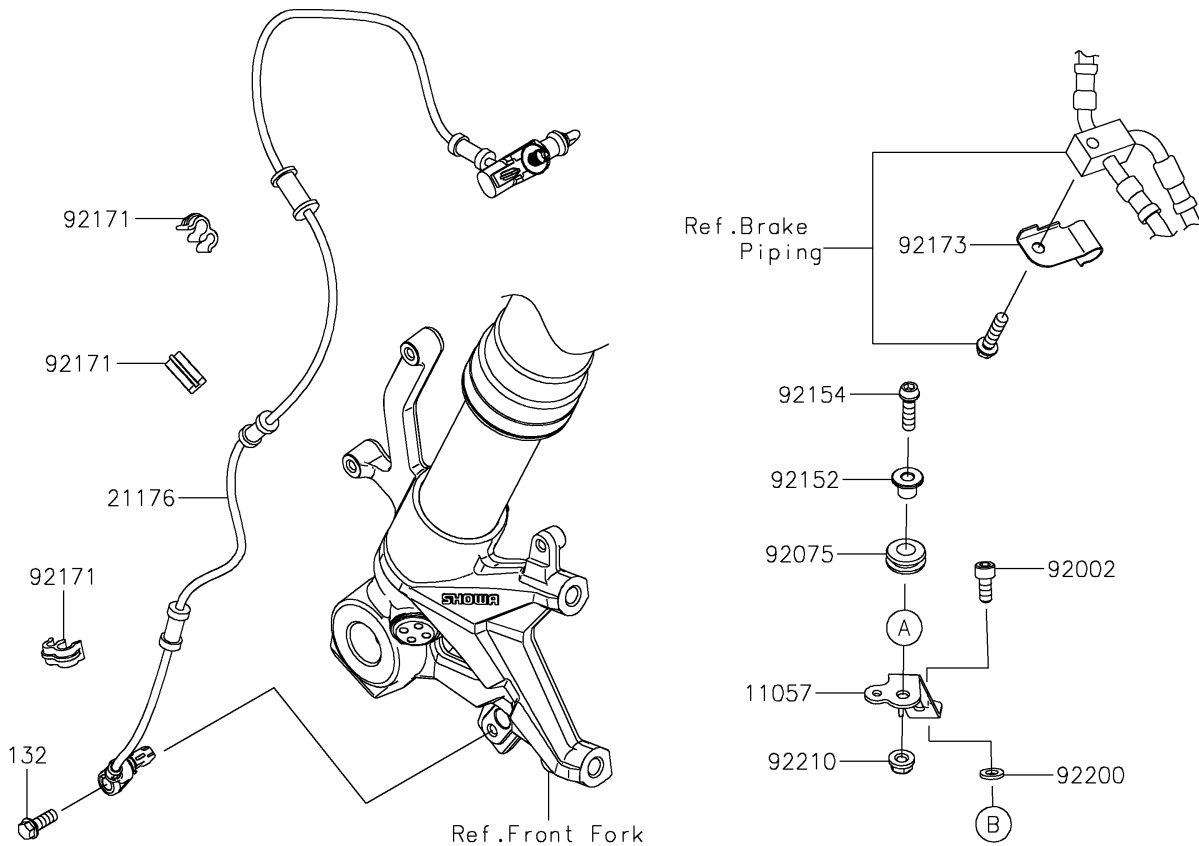

2026 Z H2 SE ABS

PARTS DIAGRAM

Front Master Cylinder

F2291

2026 Z H2 SE ABS

PARTS LIST

Front Master Cylinder

ITEM NAME

PART NUMBER

QUANTITY
