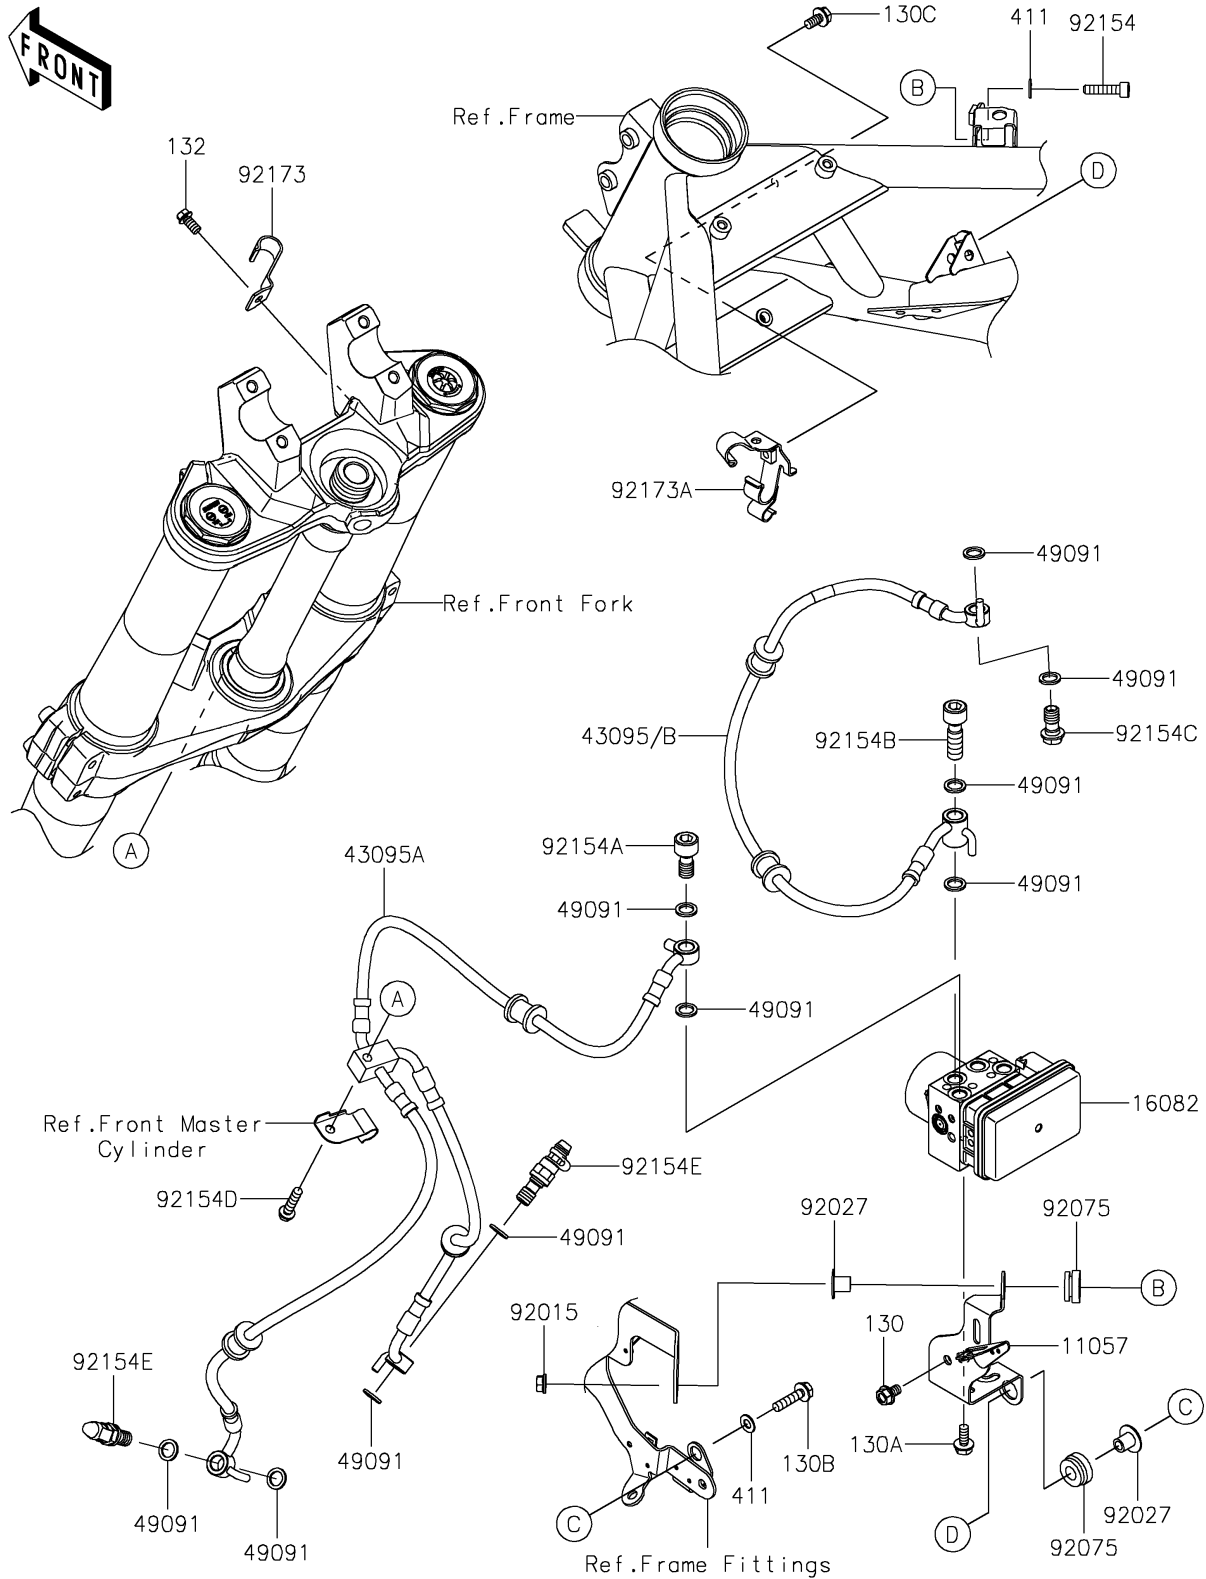

2026 Z H2 SE ABS

PARTS DIAGRAM

Brake Piping

F2262

2026 Z H2 SE ABS

PARTS LIST

Brake Piping

Kawasaki

Let the Good Times Roll®

ITEM NAME

PART NUMBER

QUANTITY
