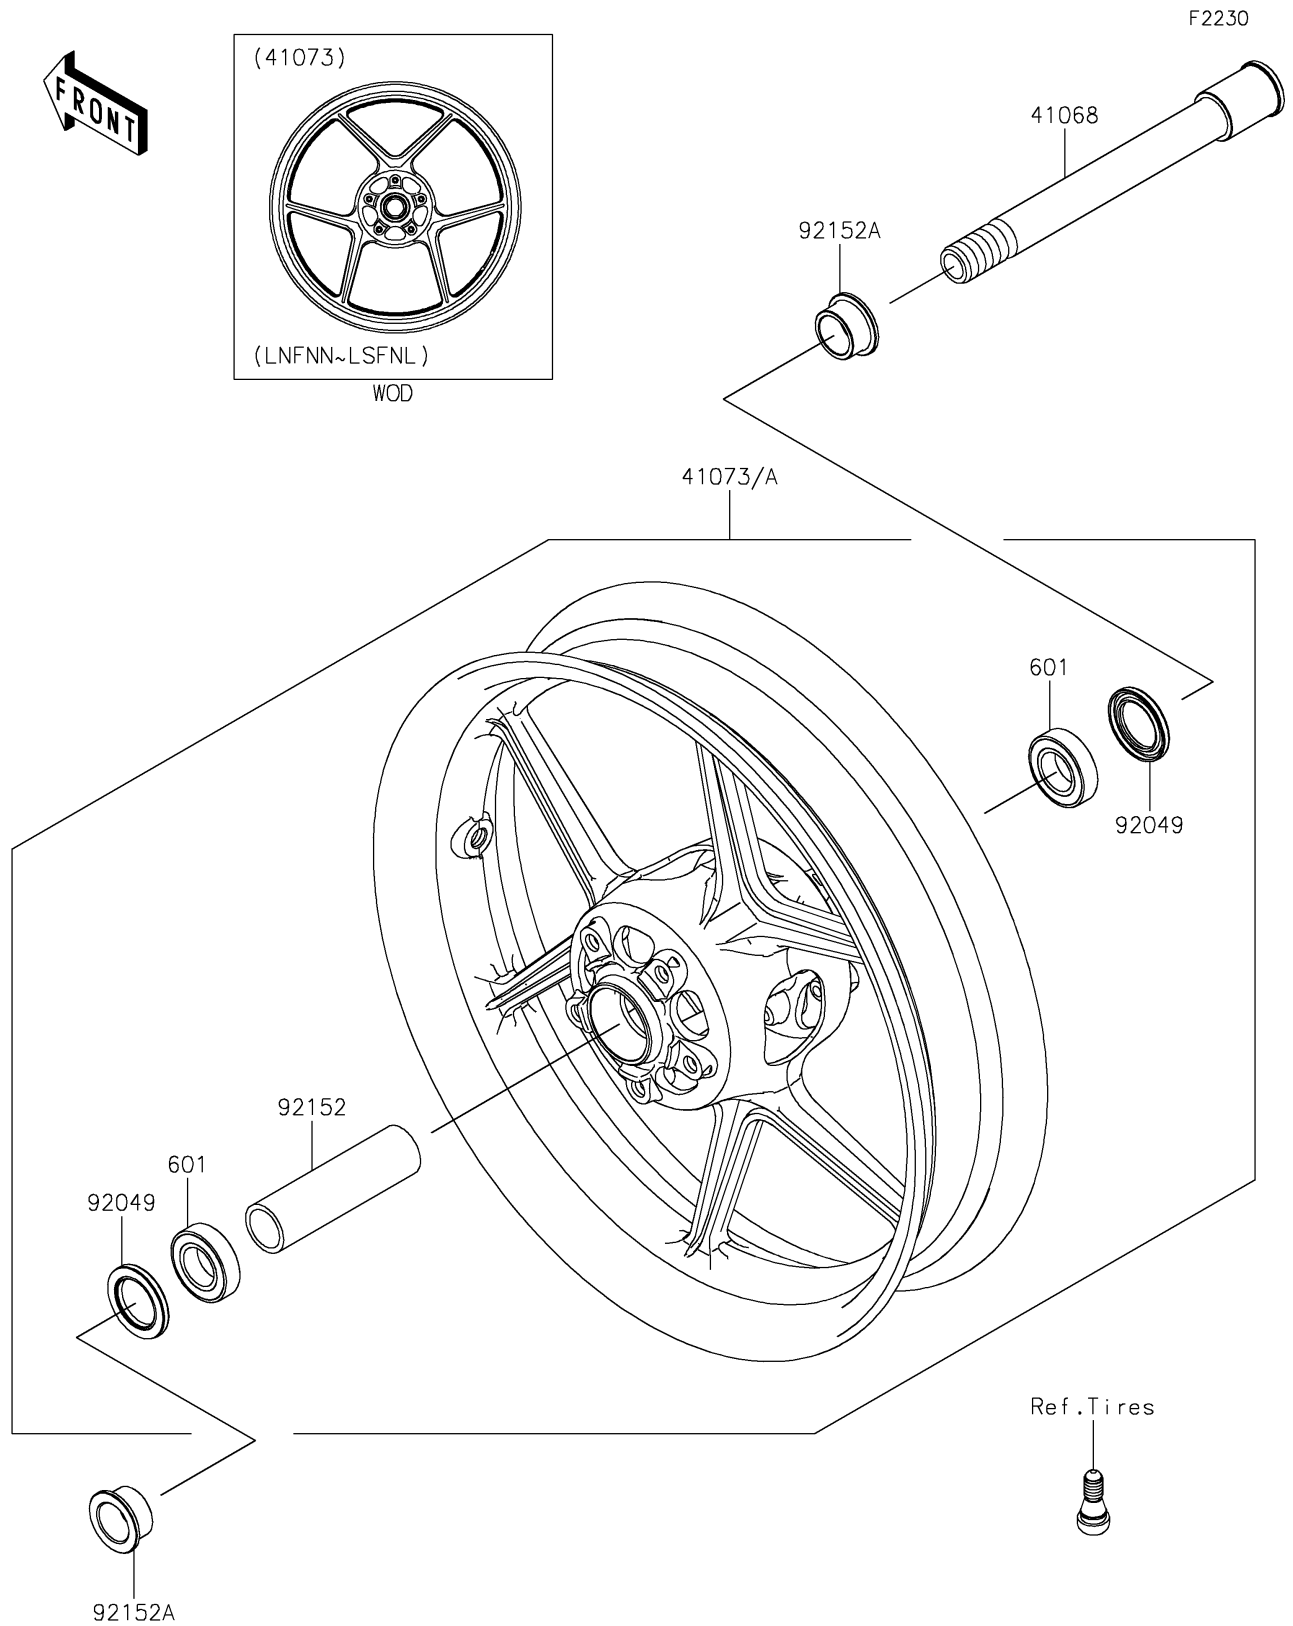

2026 Z H2 SE ABS

PARTS DIAGRAM

Front Wheel

2026 Z H2 SE ABS

PARTS LIST

Front Wheel

Kawasaki

Let the Good Times Roll®

ITEM NAME

PART NUMBER

QUANTITY
