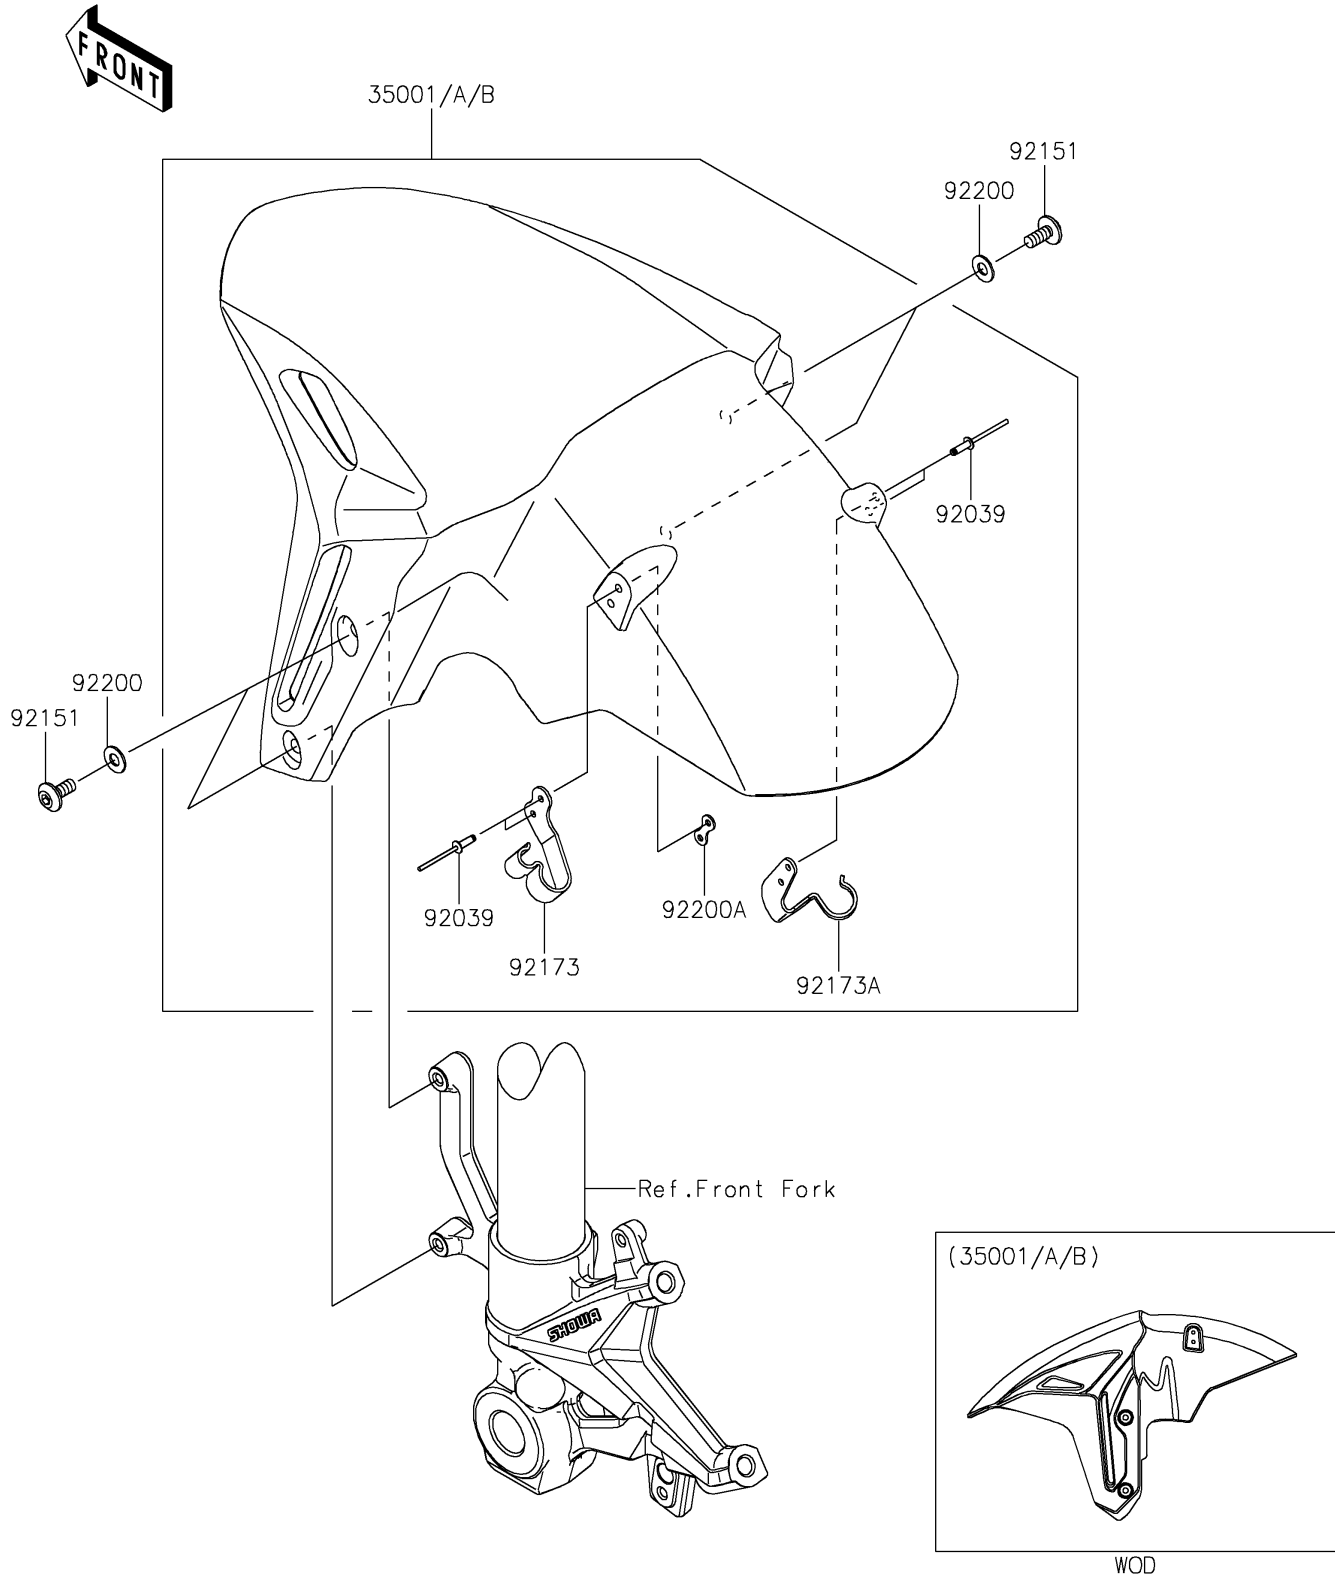

2024 Z H2 SE ABS

PARTS DIAGRAM

Front Fender(s)

F2171

2024 Z H2 SE ABS

PARTS LIST

Front Fender(s)

ITEM NAME	PART NUMBER	QUANTITY
FENDER-ASSY-FRONT,M.M.G.GRAY (Ref # 35001B)	35001-0078-68P	1
RIVET,3.2X9.5 (Ref # 92039)	92039-0752	4
BOLT,SOCKET,6X14 (Ref # 92151)	92151-1654	4
CLAMP,FENDER,LH (Ref # 92173)	92173-1376	1
CLAMP,FENDER,RH (Ref # 92173A)	92173-1481	1
WASHER,6.5X14X1 (Ref # 92200)	92200-1388	4
WASHER (Ref # 92200A)	92200-1757	1