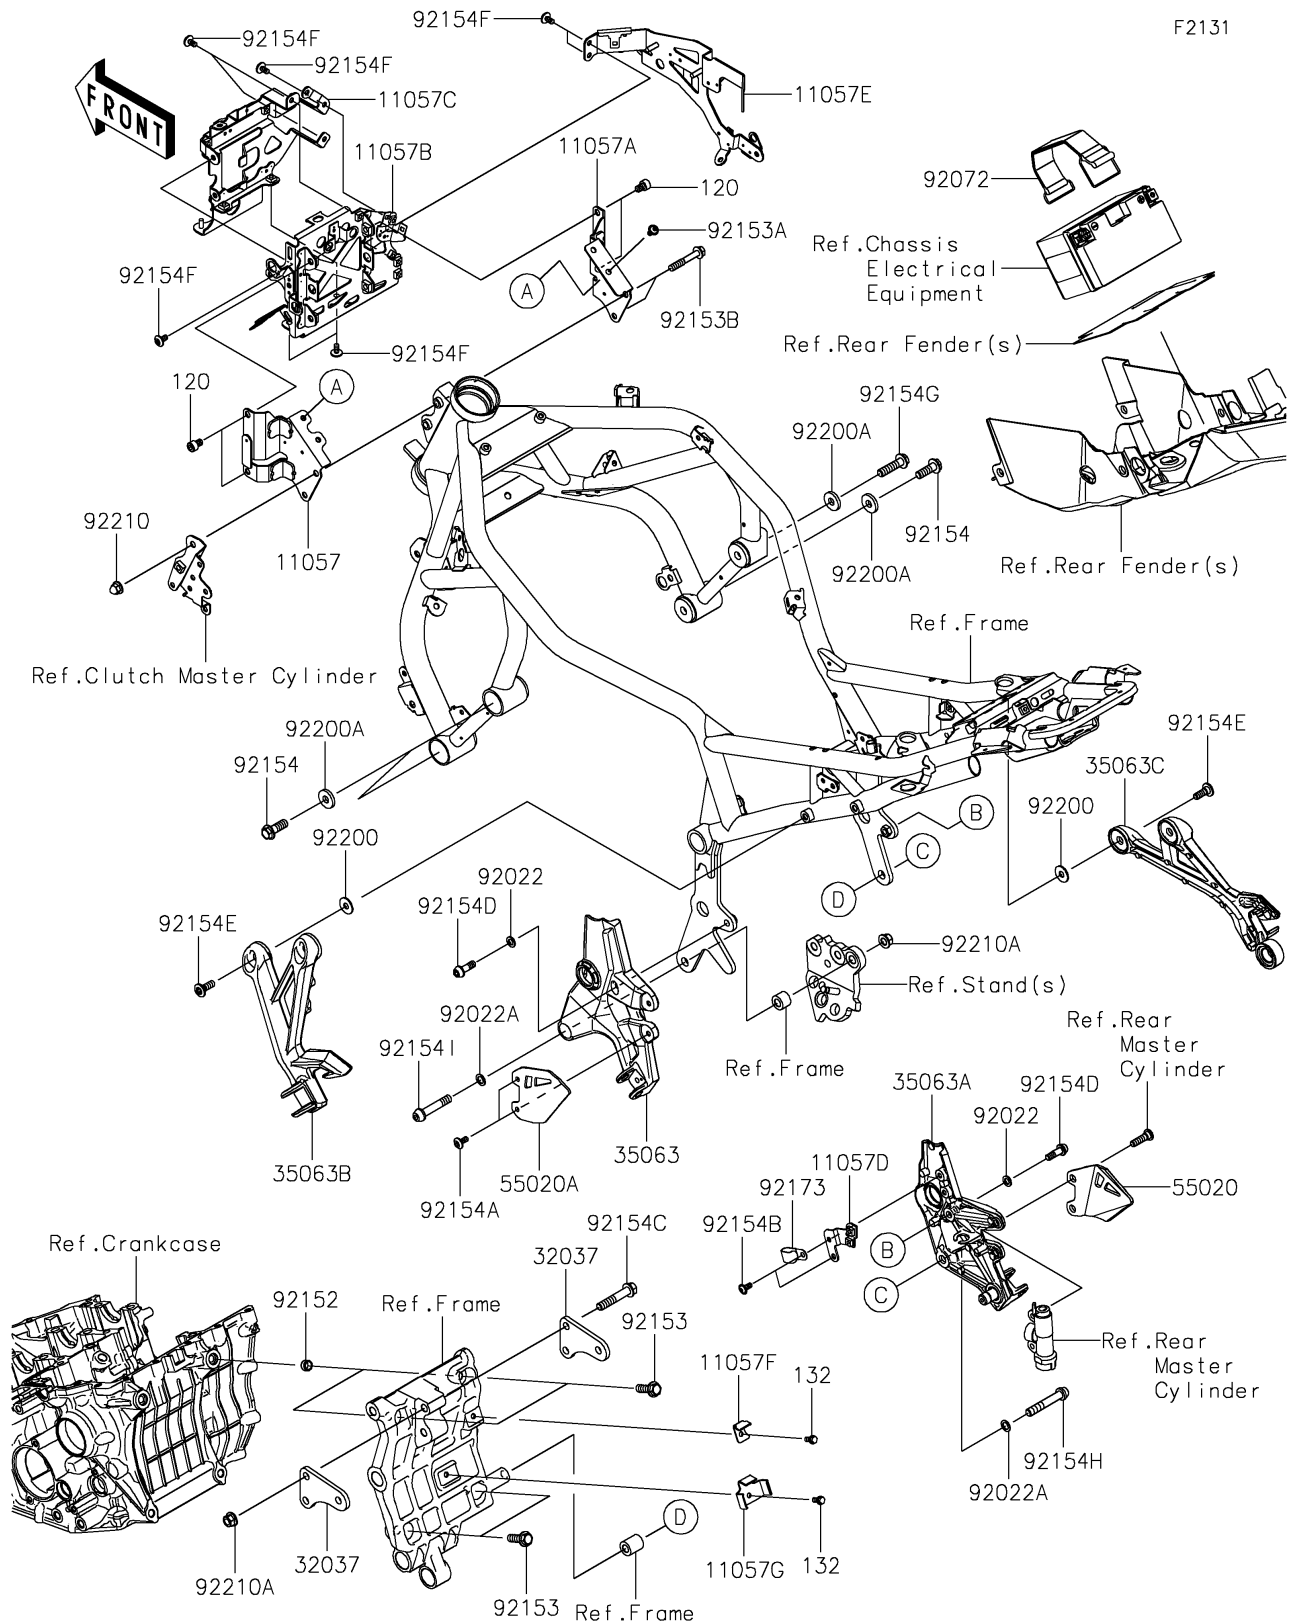

2023 Z H2 SE

PARTS DIAGRAM

Frame Fittings