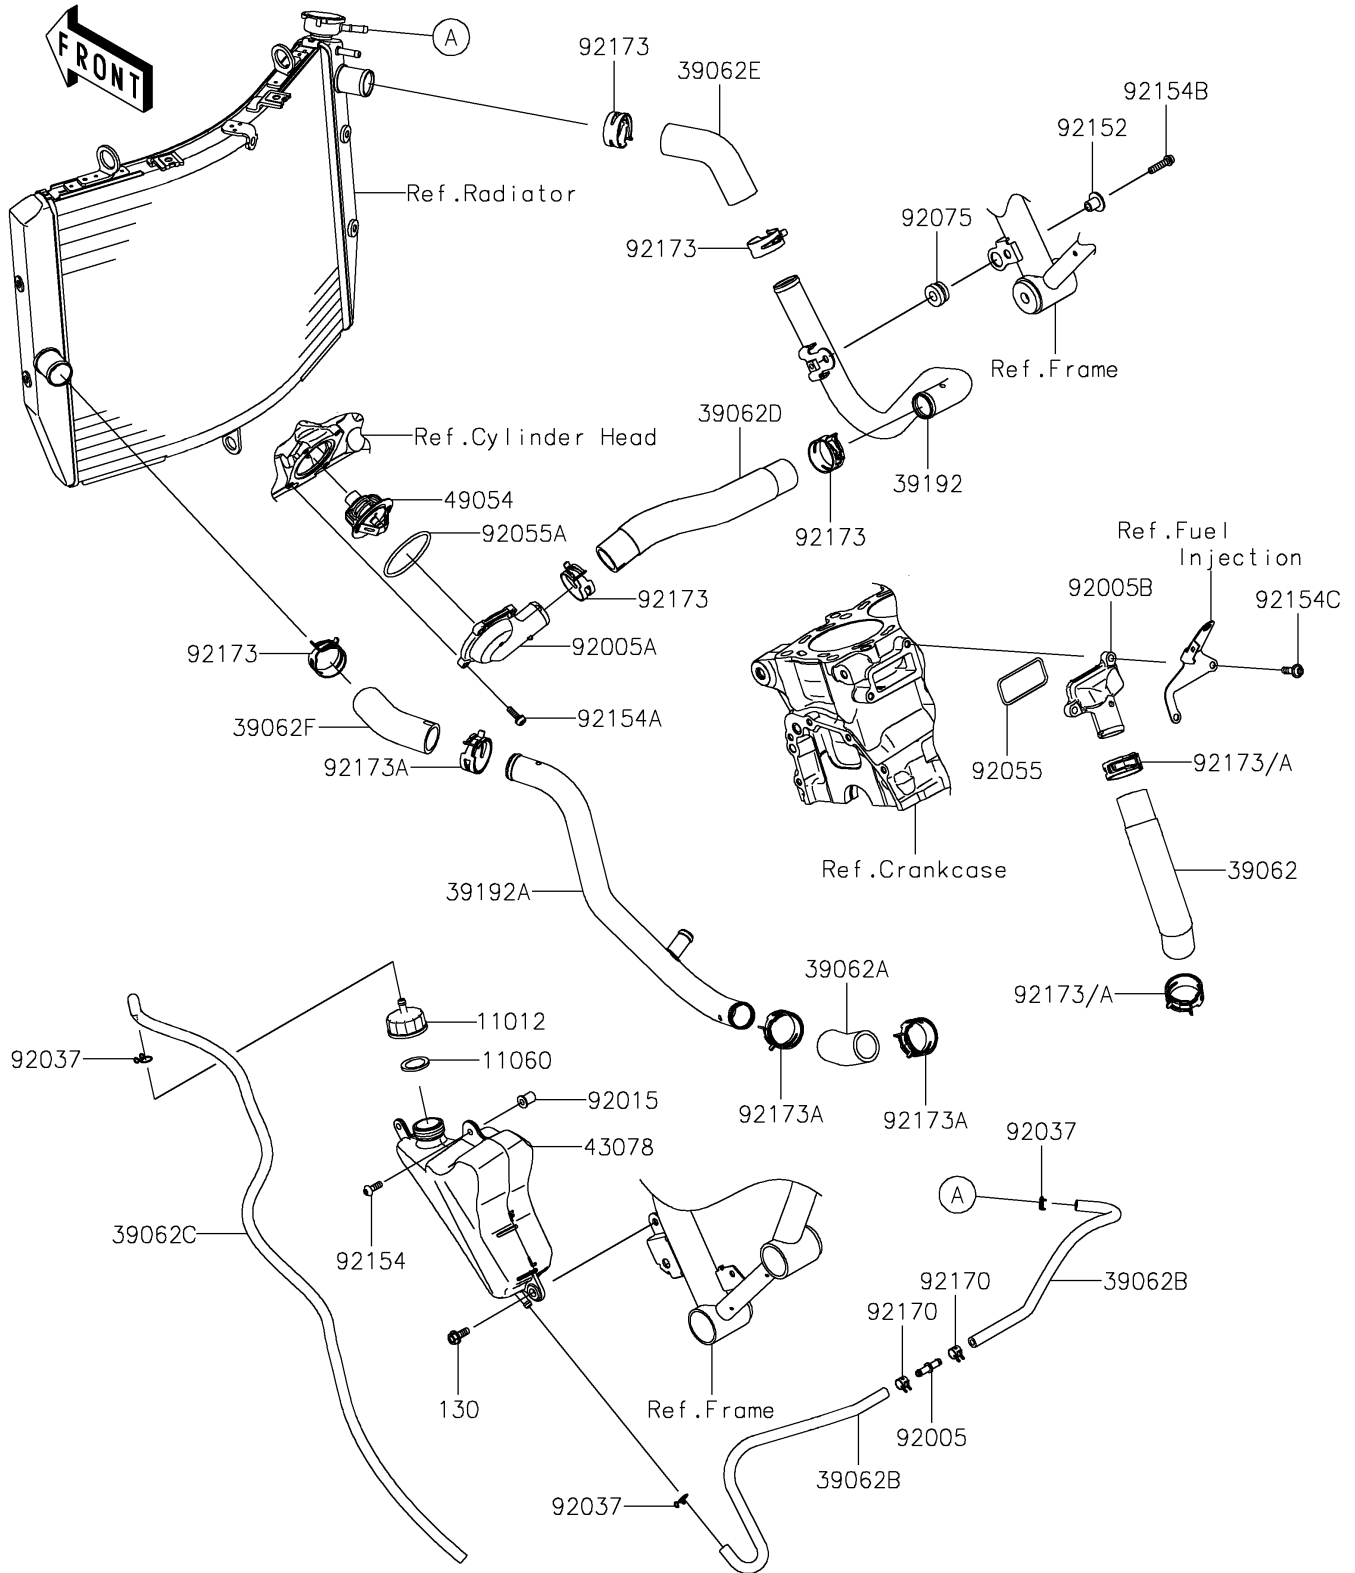

2022 Z H2 SE

PARTS DIAGRAM

Water Pipe

E3037

2022 Z H2 SE

PARTS LIST

Water Pipe

Kawasaki

Let the Good Times Roll®

ITEM NAME	PART NUMBER	QUANTITY
CAP (Ref # 11012)	11012-1854	1
GASKET,RESERVOIR TANK CAP (Ref # 11060)	11060-1349	1
HOSE-COOLING,W/PUMP-FITTING (Ref # 39062)	39062-0681	1
HOSE-COOLING,W/PIPE-W/PUMP (Ref # 39062A)	39062-0683	1
HOSE-COOLING (Ref # 39062B)	39062-0863	2
HOSE-COOLING,OVER FLOW (Ref # 39062C)	39062-0865	1
HOSE-COOLING (Ref # 39062D)	39062-0866	1
HOSE-COOLING (Ref # 39062E)	39062-0867	1
HOSE-COOLING (Ref # 39062F)	39062-0868	1
PIPE-WATER (Ref # 39192)	39192-0664	1
PIPE-WATER (Ref # 39192A)	39192-0666	1
RESERVOIR (Ref # 43078)	43078-0606	1
THERMOSTAT (Ref # 49054)	49054-0004	1
FITTING (Ref # 92005)	92005-0721	1
FITTING,THERMO COVER (Ref # 92005A)	92005-0962	1
FITTING,CYLINDER (Ref # 92005B)	92005-0963	1
NUT,WELL,5MM (Ref # 92015)	92015-1757	1
CLAMP,TUBE (Ref # 92037)	92037-147	3
RING-O (Ref # 92055)	92055-0809	1
RING-O,54.5X2.6 (Ref # 92055A)	92055-0810	1
DAMPER,RUBBER (Ref # 92075)	92075-1123	1
COLLAR (Ref # 92152)	92152-2112	1
BOLT,SOCKET,5X16 (Ref # 92154)	92154-0209	1
BOLT,SOCKET,5X16 (Ref # 92154A)	92154-1449	4
BOLT,SOCKET,6X25 (Ref # 92154B)	92154-1457	1
BOLT,SOCKET,6X20 (Ref # 92154C)	92154-1499	2
CLAMP (Ref # 92170)	92170-2042	2
CLAMP,34MM (Ref # 92173)	92173-1360	7
CLAMP (Ref # 92173A)	92173-2953	3

2022 Z H2 SE

PARTS LIST

Water Pipe

ITEM NAME	PART NUMBER	QUANTITY
BOLT-FLANGED,6X16 (Ref # 130)	130BA0616	1