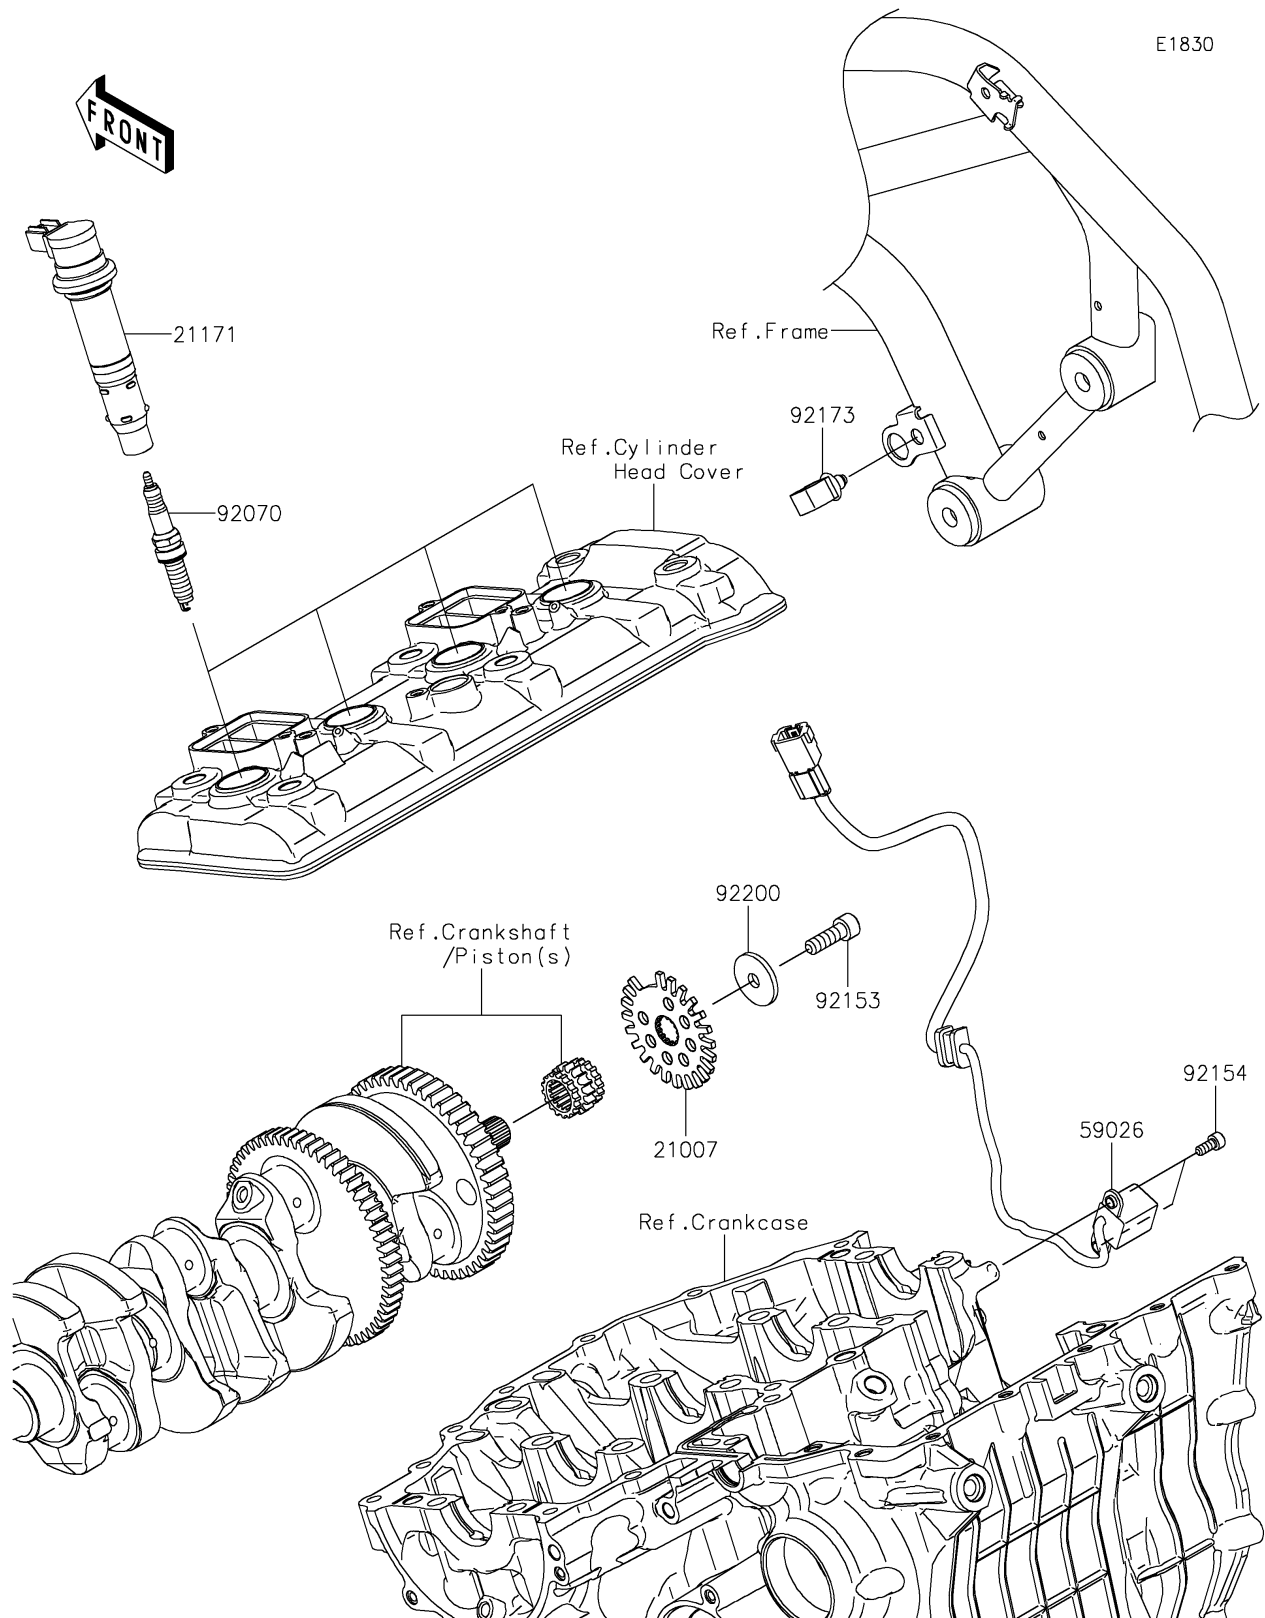

2023 Z H2 SE

PARTS DIAGRAM

Ignition System

2023 Z H2 SE

PARTS LIST

Ignition System

ITEM NAME	PART NUMBER	QUANTITY
ROTOR,PULSING (Ref # 21007)	21007-0622	1
COIL-ASSY-IGNITION (Ref # 21171)	21171-0732	4
COIL-PULSING (Ref # 59026)	59026-0047	1
PLUG-SPARK,SILMAR9E9(NGK) (Ref # 92070)	92070-0720	4
BOLT,8X25 (Ref # 92153)	92153-1191	1
BOLT,SOCKET,5X12 (Ref # 92154)	92154-1540	2
CLAMP,12MM DIA. (Ref # 92173)	92173-0736	1
WASHER,8.2X30X3 (Ref # 92200)	92200-2142	1