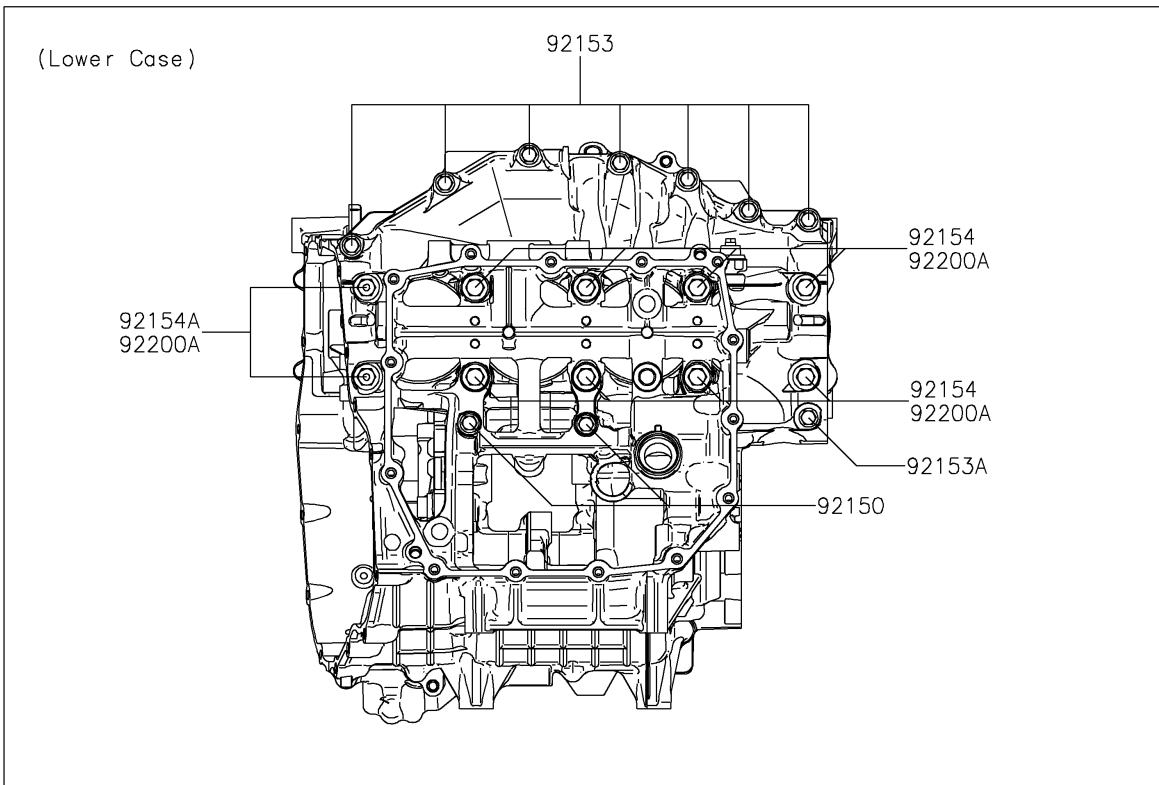

## PARTS DIAGRAM

### Crankcase Bolt Pattern

E1412

## PARTS LIST

### Crankcase Bolt Pattern

ITEM NAME	PART NUMBER	QUANTITY
BOLT,FLANGED,7X85 (Ref # 92150)	92150-1251	2
BOLT,FLANGED,7X45 (Ref # 92153)	92153-1041	7
BOLT,FLANGED,7X60 (Ref # 92153A)	92153-1045	2
BOLT,8X63 (Ref # 92153B)	92153-1110	3
BOLT,FLANGED,10X100 (Ref # 92154)	92154-1446	8
BOLT,FLANGED,10X120 (Ref # 92154A)	92154-1447	2
BOLT,SOCKET,6X30 (Ref # 92154B)	92154-1463	1
BOLT,SOCKET,6X40 (Ref # 92154C)	92154-1465	4
WASHER,8.2X16X1.6 (Ref # 92200)	92200-0047	3
WASHER,10.2X18.4X1.8 (Ref # 92200A)	92200-0990	10