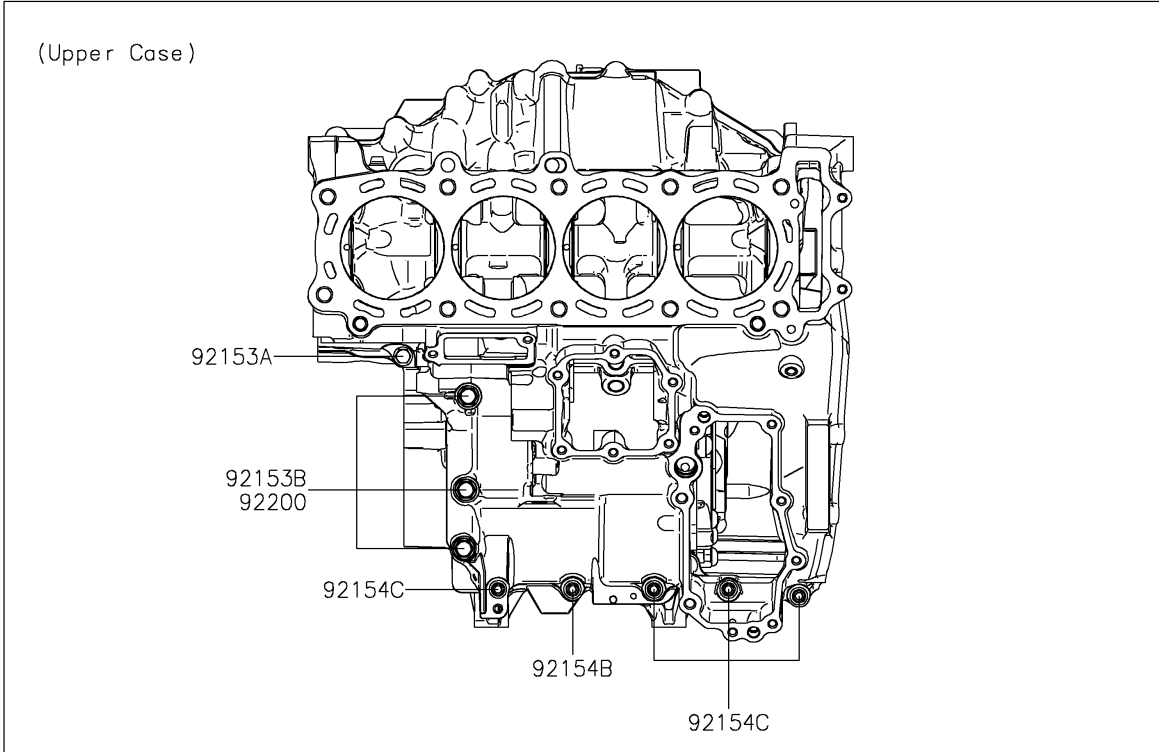

## PARTS DIAGRAM

### Crankcase Bolt Pattern

E1412

## PARTS LIST

### Crankcase Bolt Pattern

ITEM NAME	PART NUMBER	QUANTITY
BOLT,FLANGED,7X85 (Ref # 92150)	92150-1251	2
BOLT,FLANGED,7X45 (Ref # 92153)	92153-1041	7
BOLT,FLANGED,7X60 (Ref # 92153A)	92153-1045	2
BOLT,8X63 (Ref # 92153B)	92153-1110	3
BOLT,FLANGED,10X100 (Ref # 92154)	92154-1446	8
BOLT,FLANGED,10X120 (Ref # 92154A)	92154-1447	2
BOLT,SOCKET,6X30 (Ref # 92154B)	92154-1463	1
BOLT,SOCKET,6X40 (Ref # 92154C)	92154-1465	4
WASHER,8.2X16X1.6 (Ref # 92200)	92200-0047	3
WASHER,10.2X18.4X1.8 (Ref # 92200A)	92200-0990	10